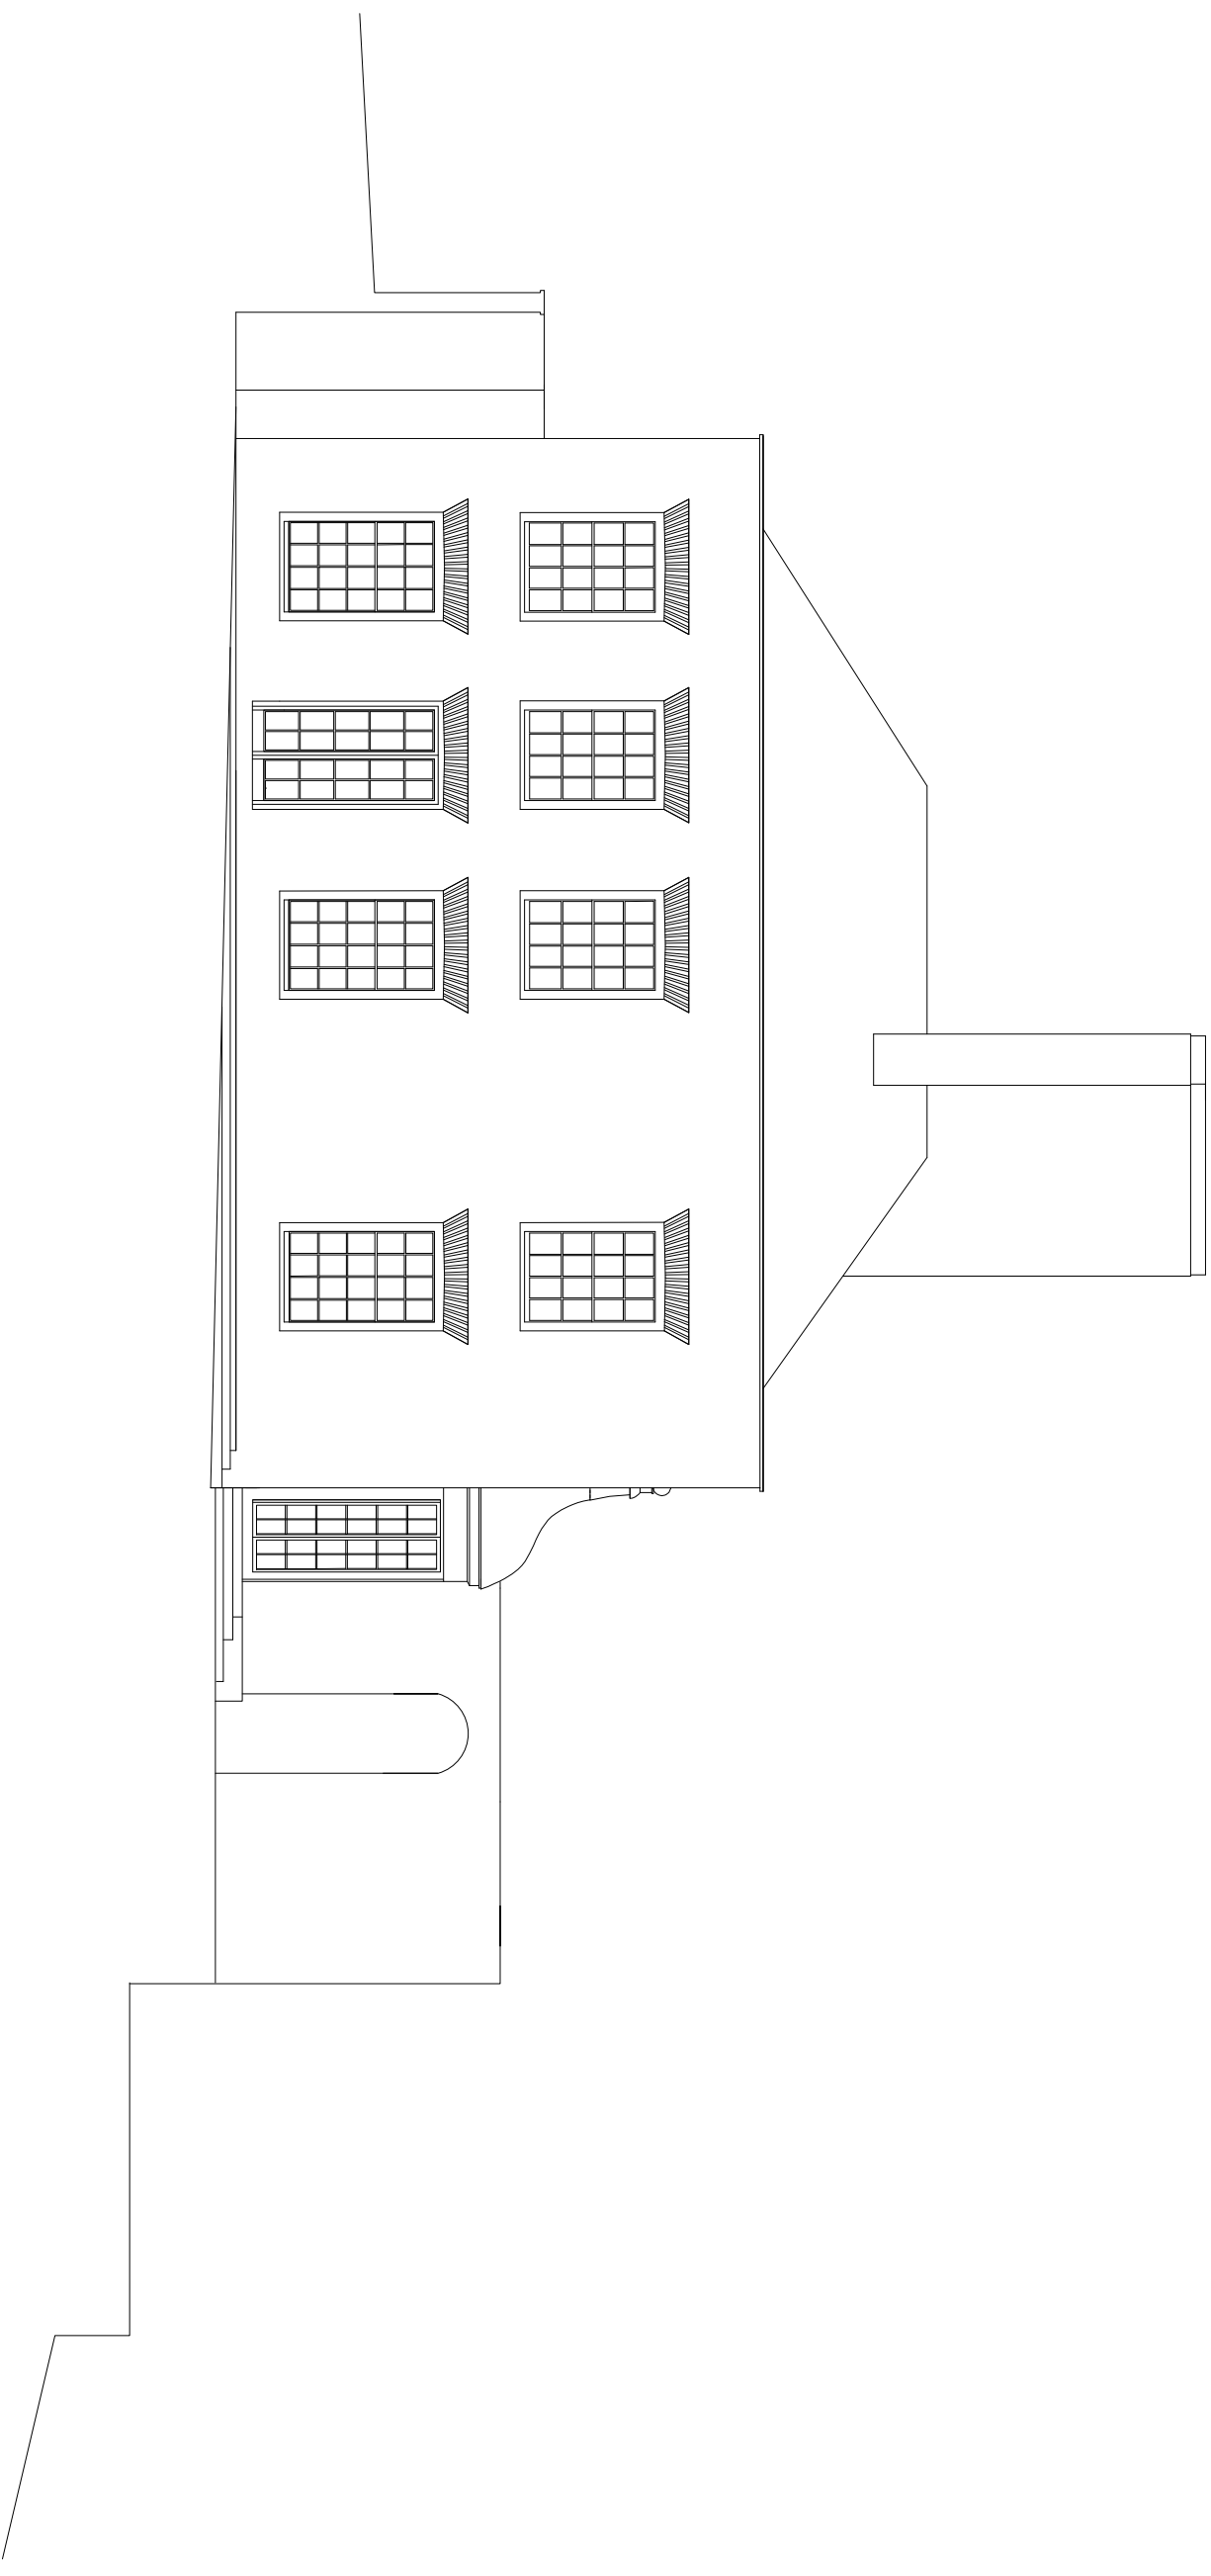

# 10 FITZROY PARK

EXISTING EAST ELEVATION  
DATE March 2015  
SCALE 1:100 © AS

All measurements in millimetres unless otherwise stated / Do not scale from drawing / Verify all dimensions on site / This drawing is to be read in conjunction with all other relevant drawings and specifications / Refer to Architect in case of any ambiguity or discrepancy / This drawing and its design are copyright / All rights remain the property of STUDIOaida