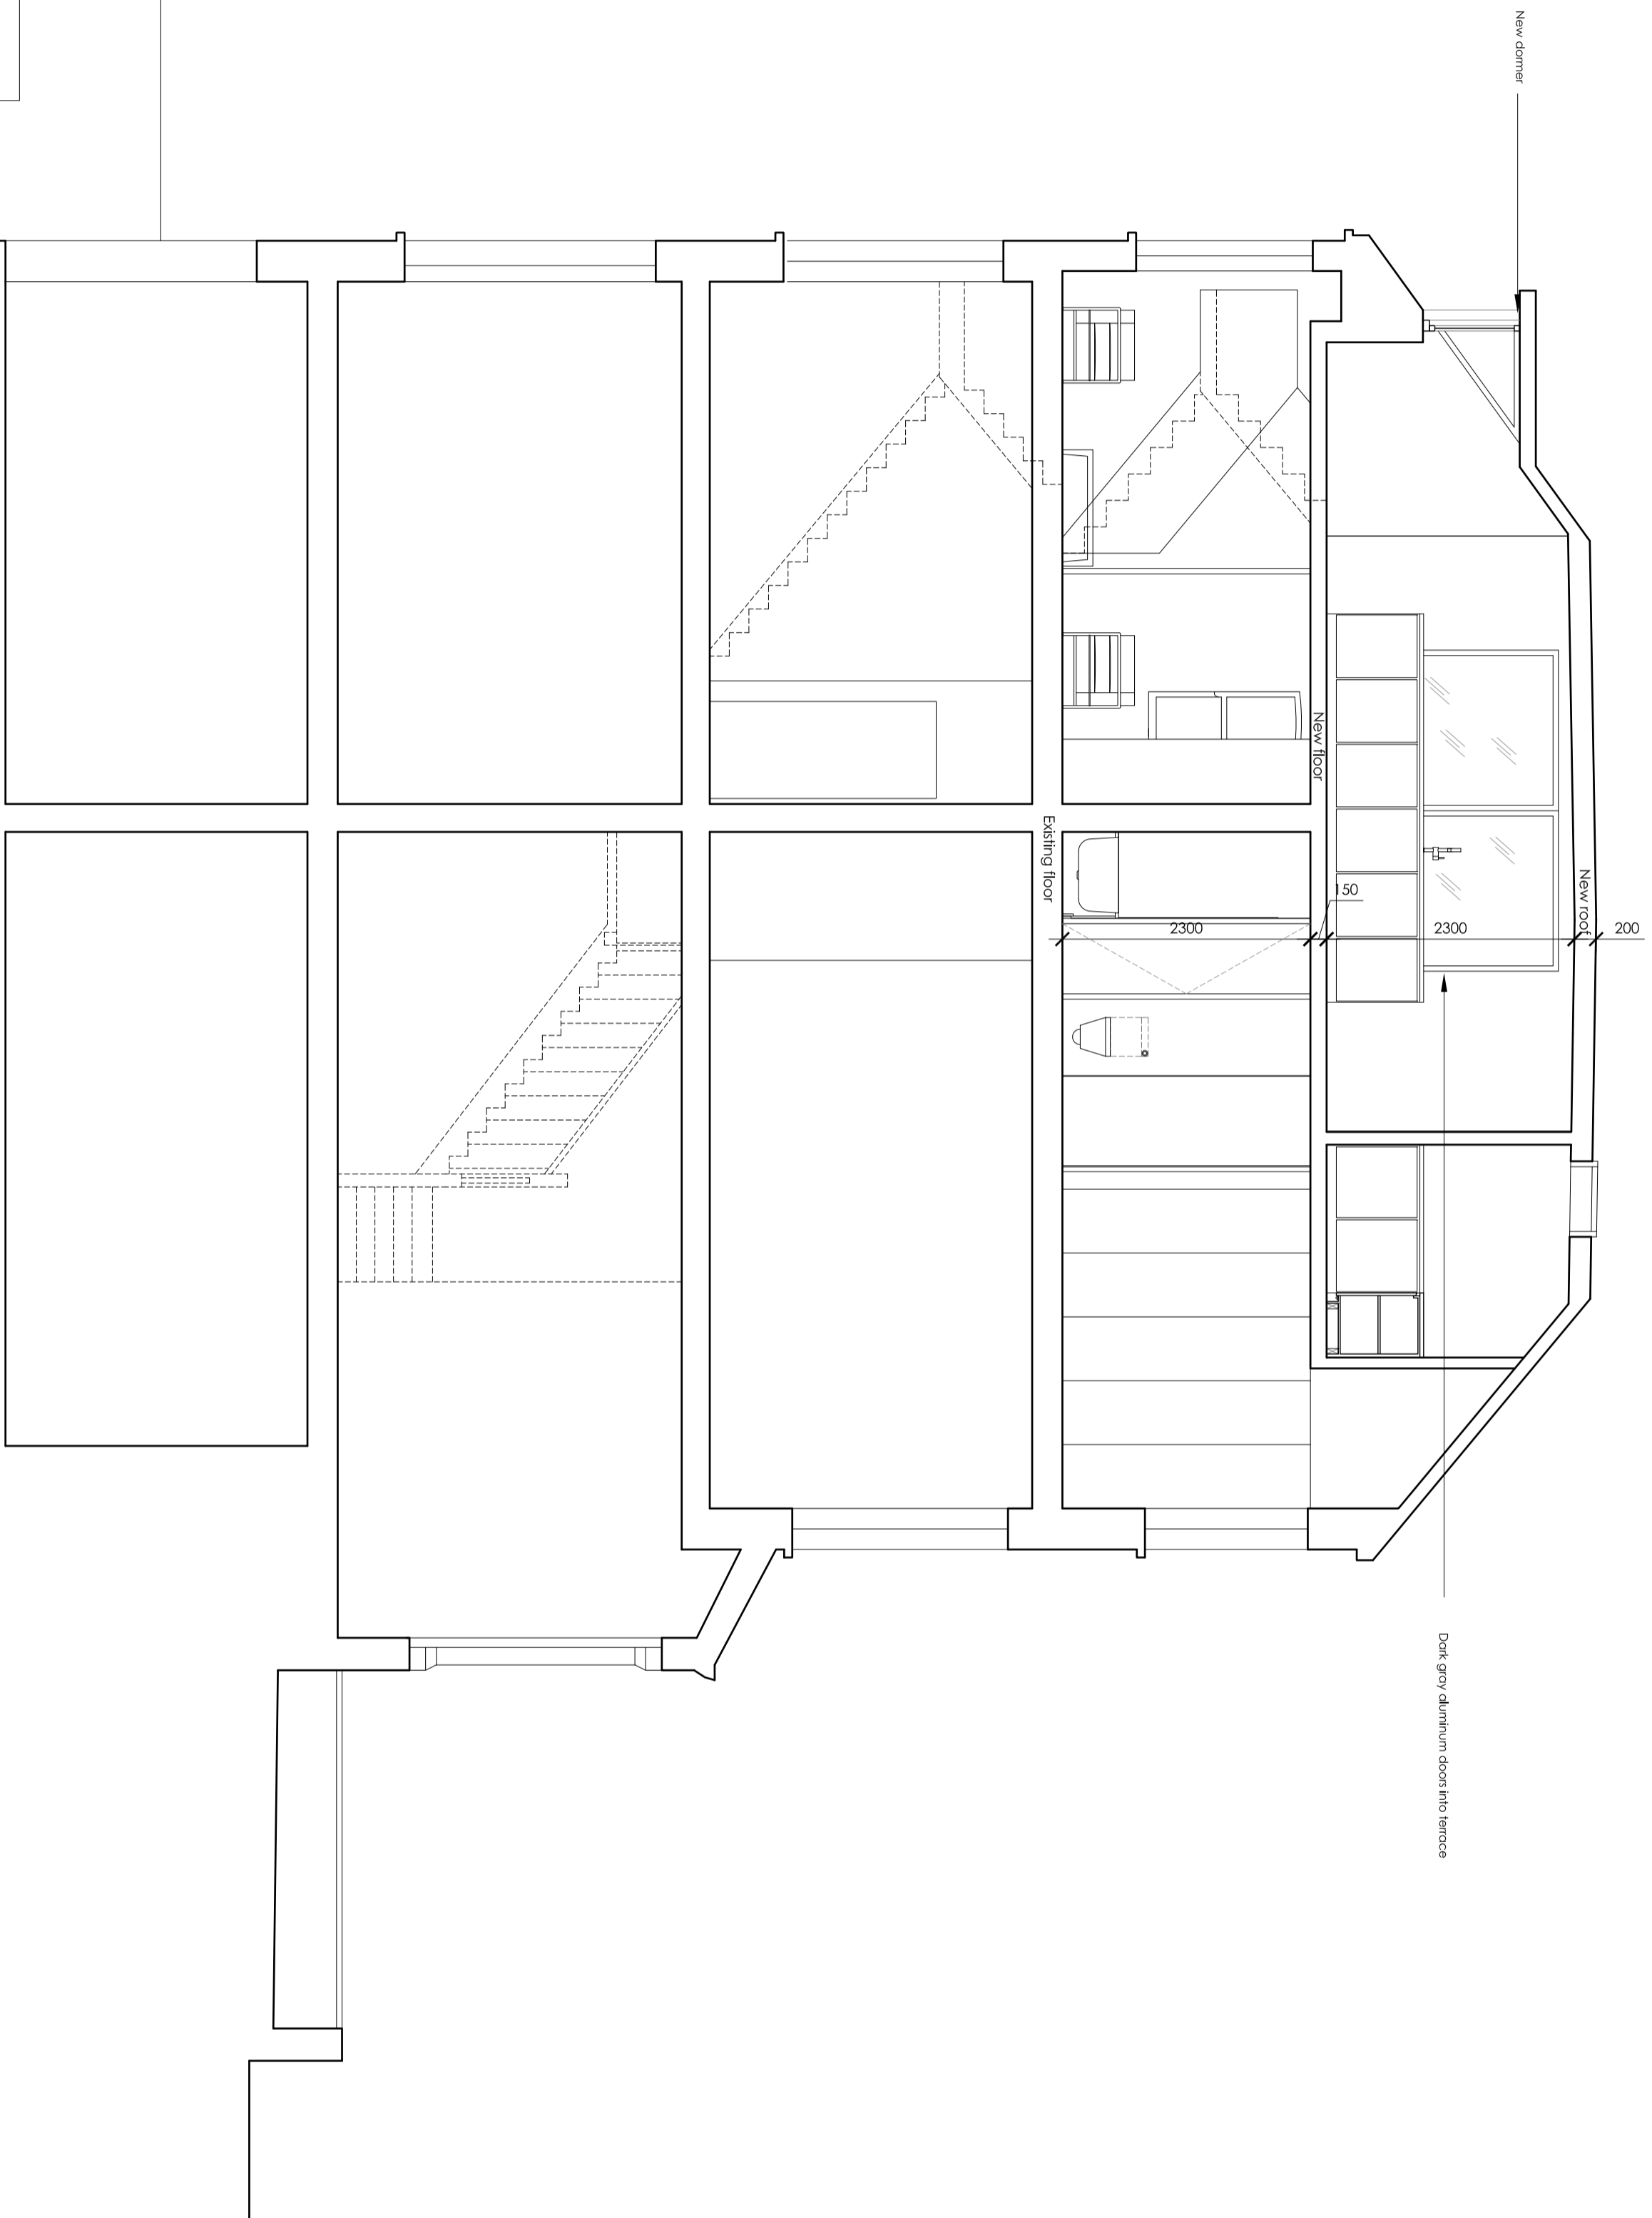

PLANNING

- Rev A- Change layout 05-12-2014
- Rev B- Side roof terrace added
- 15-01-2015
- Rev C- Side roof terrace remodelled
- 20-01-2015
- Rev D- Side roof terrace added
- 27-01-2015
- Rev E- Dormer added in the rear elevation and internal layout revised
- 16-03-2015

Martin Evans
Architects ©

18 Charlotte Road
London EC2A 3PB
Tel 020 7729 2474

JOB
62 PARLIAMENT HILL
HAMPTSTEAD, LONDON
NW3 2TJ

TITLE
PROPOSED SECTION BB

| | |
|--------------|------------|
| DATE | 17.11.2014 |
| SCALE | 1:50 @ A2 |
| DRAWN | GG |

DRAWING NO. PAR-PL-GA-10E

PROPOSED SECTION BB