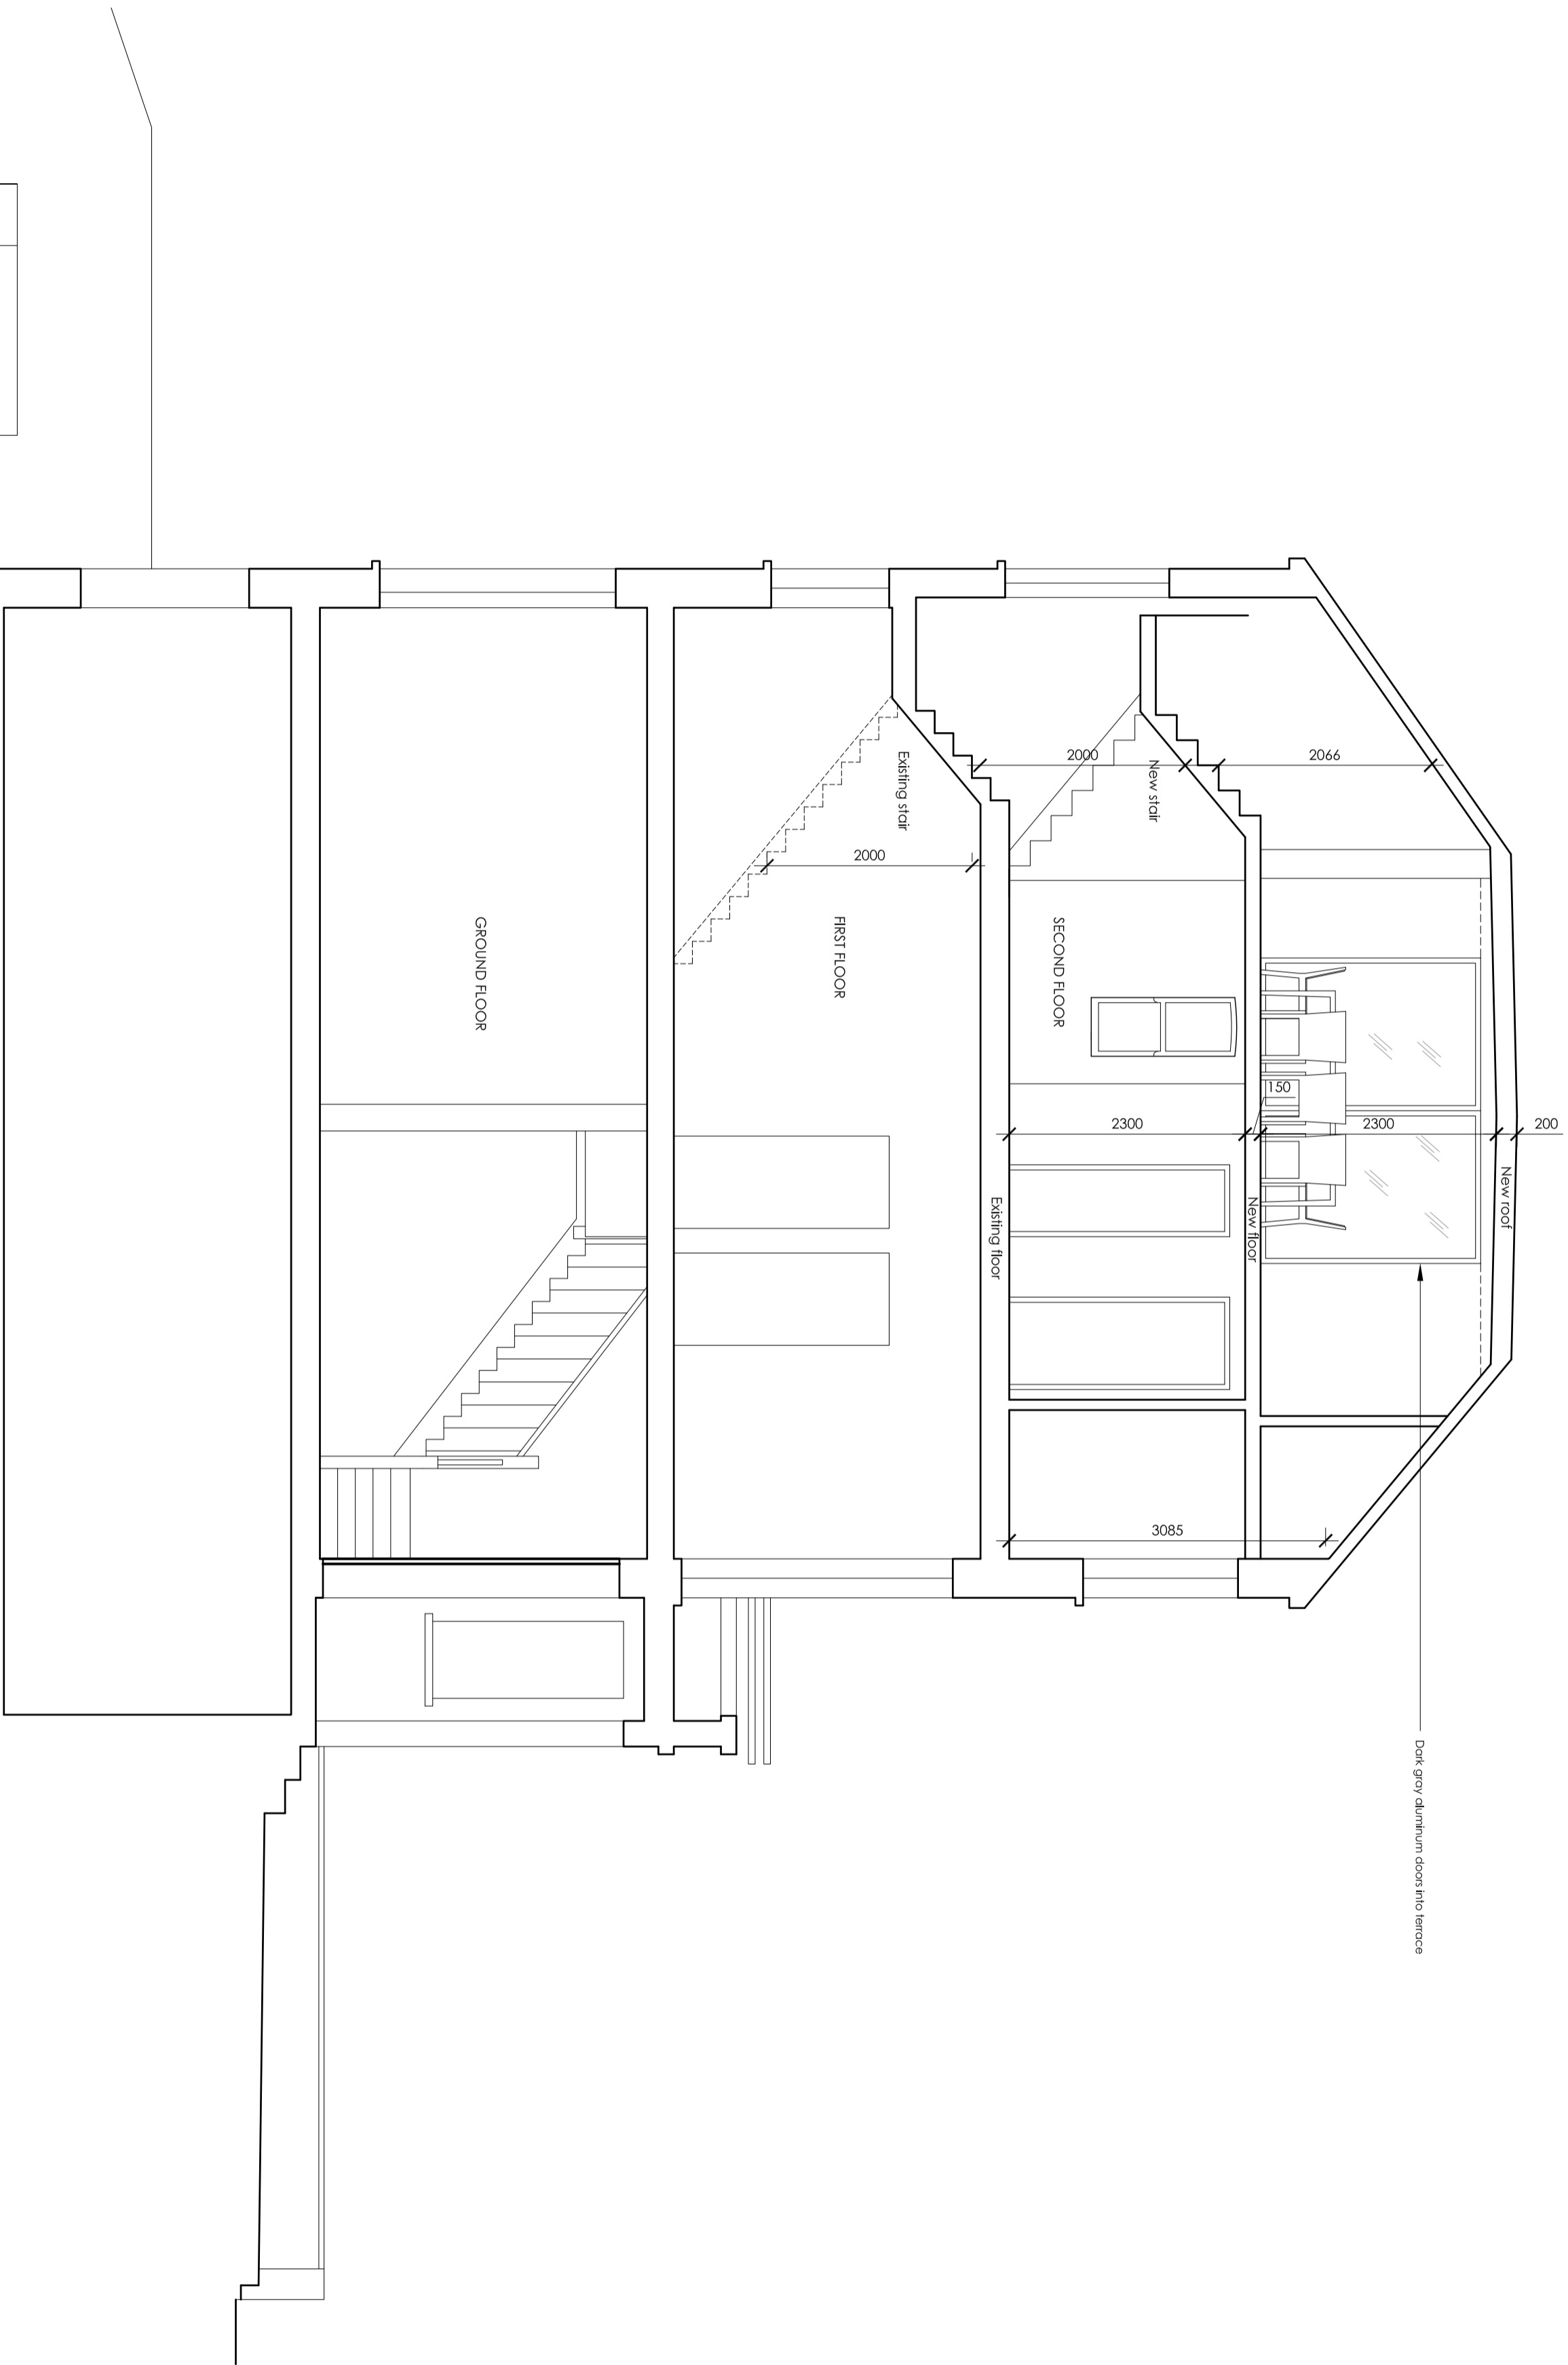

PLANNING

- Rev A- Change layout 05-12-2014
- Rev B Side roof terrace added 15-01-2015
- Rev C Side roof terrace removed 20-01-2015
- Rev D: Side roof terrace added 27-01-2015
- Rev E: Internal layout revised 18-03-2015

Martin Evans
Architects ©

18 Charlotte Road
London EC2A 3PB
Tel 020 7729 2474

JOB
62 PARLIAMENT HILL
HAMPTSTEAD, LONDON
NW3 2TJ

TITLE
PROPOSED SECTION AA

DATE	17.11.2014
SCALE	1:50 @ A2
DRAWN	GG

DRAWING NO. PAR-PL-GA-09E