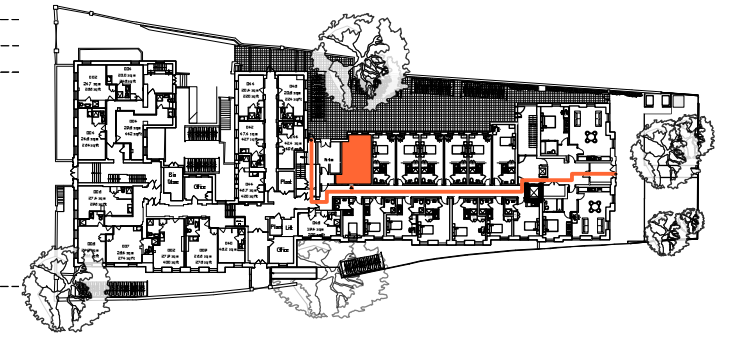

Accessible entrance to Hostel via existing 1.8m gate from Antrim Road

013
18.1 sq m
195 sq ft

Refuse

0.1
25.4 sq m

Plant

Double Wardrobe
1250 x 600

d:1800

Double Wardrobe
975 x 600

Accessible via the main entrance, levels have been altered to provide level access

016

Single Wardrobe
600 x 550

Single Wardrobe
700 x 700

Dc
War
1200

0

1

5M