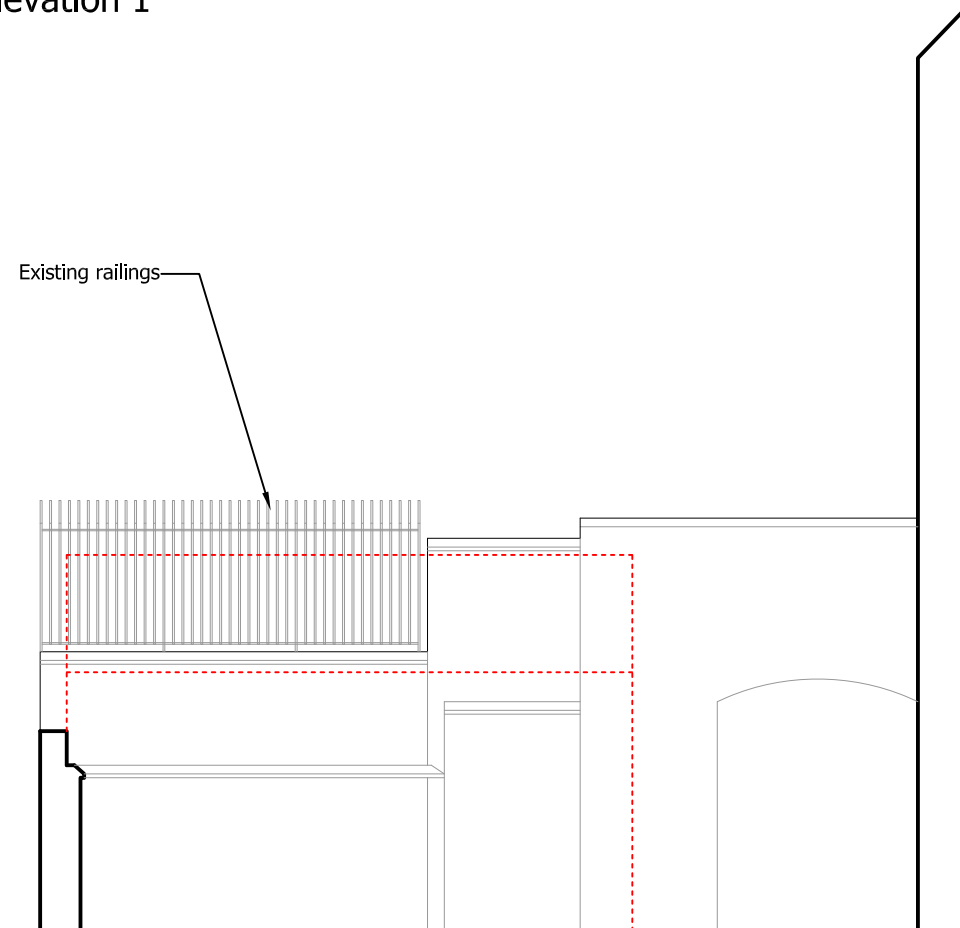

Elevation 1

Elevation 2

Project
St Joseph's Primary School
Holborn
 Drawing Title
Existing Playground Elevations

Date	Scale	Drawn by	Check by
24.03.15	1:100@A3	AB	TC
Project No	Drawing No	Revision	
23171	EL-009	-	