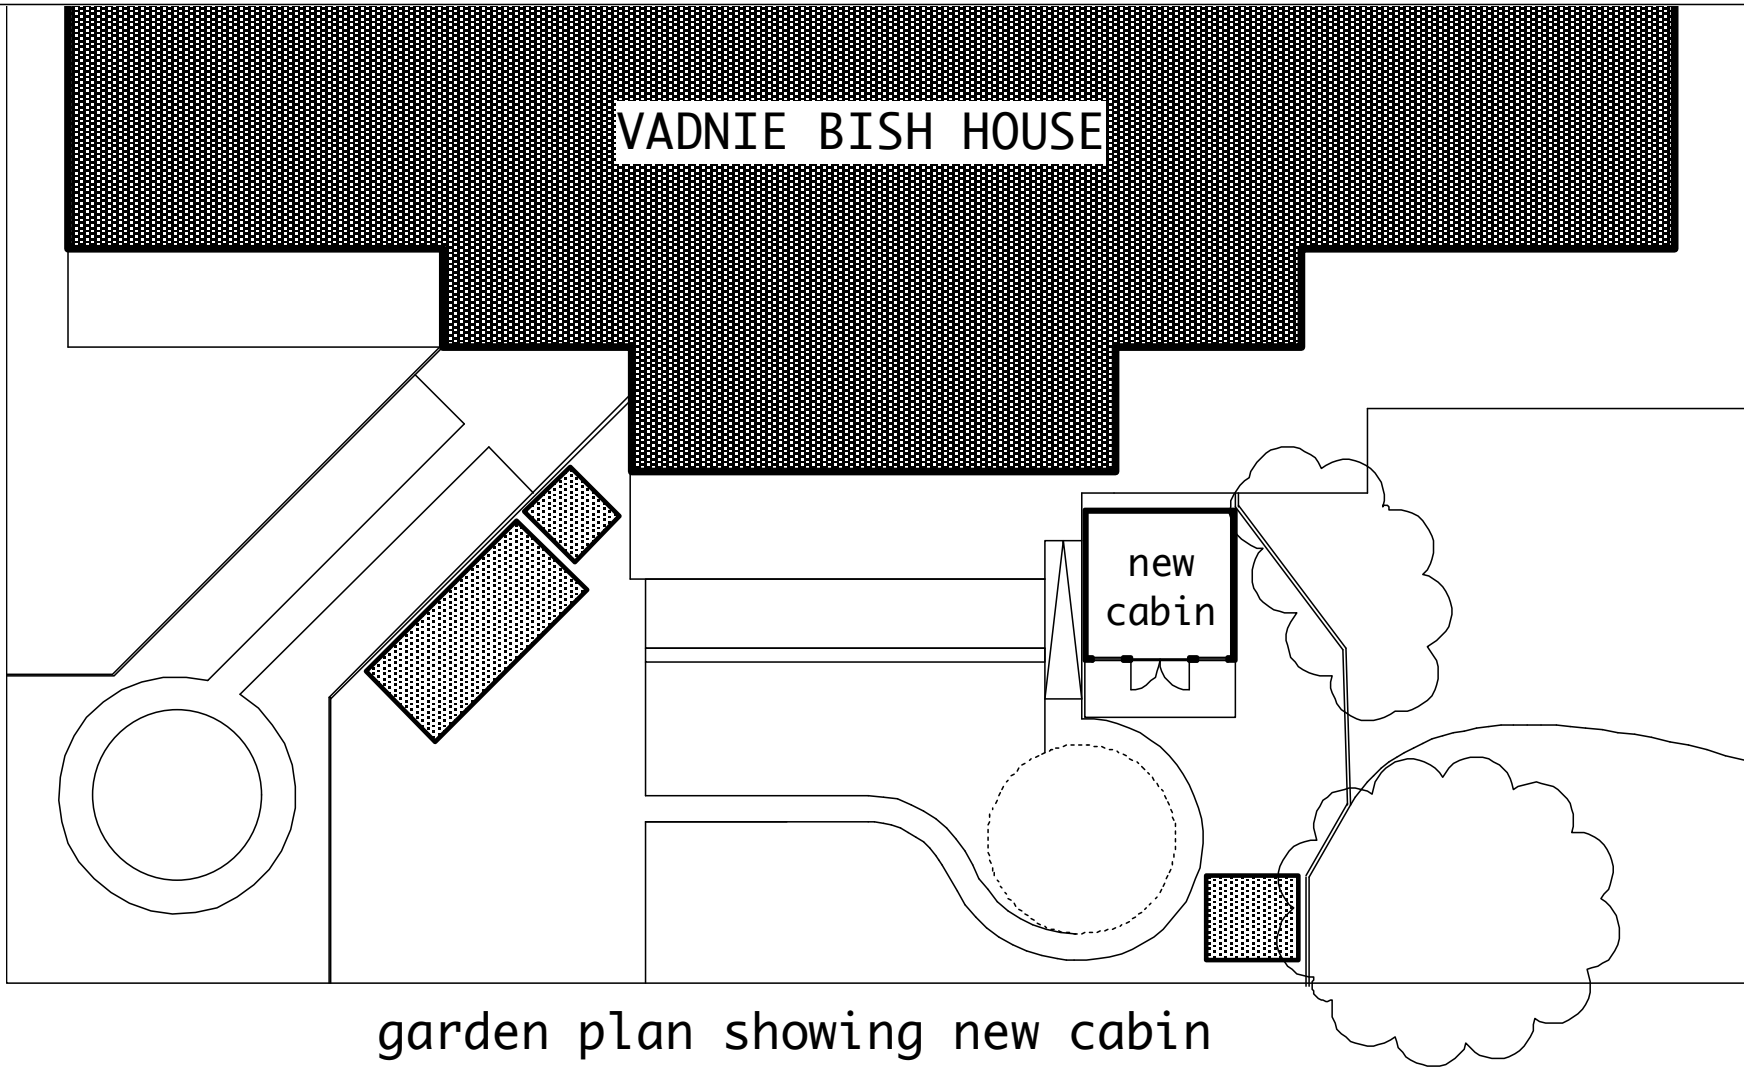

VADNIE BISH HOUSE

garden plan showing new cabin

Tom Young Architects own copyright for this drawing		DISCIPLINE A = architectural S = structural M = mechanical E = electrical	<b>TOM YOUNG ARCHITECTS</b> 19 Bassett St London NW5 4PG 020 7482 6150 07765 378 502 tom@tomyoungarchitects.co.uk			
PROJECT TITLE	QCCA Caversham Nursery					
JOB NUMBER	1409	SERIES 0 cover sheet 1 site, roof, floor plans 2 elevations 3 sections 4 enlarged plans, elevations & sections 5 details 6 schedules	proposed garden plan			
SCALE	1:200@A4		discipline	series	sheet	rev
DATE	27/3/15		A	01	05	
ISSUE	planner					
CAD-FILE	1409-AD.mcd					