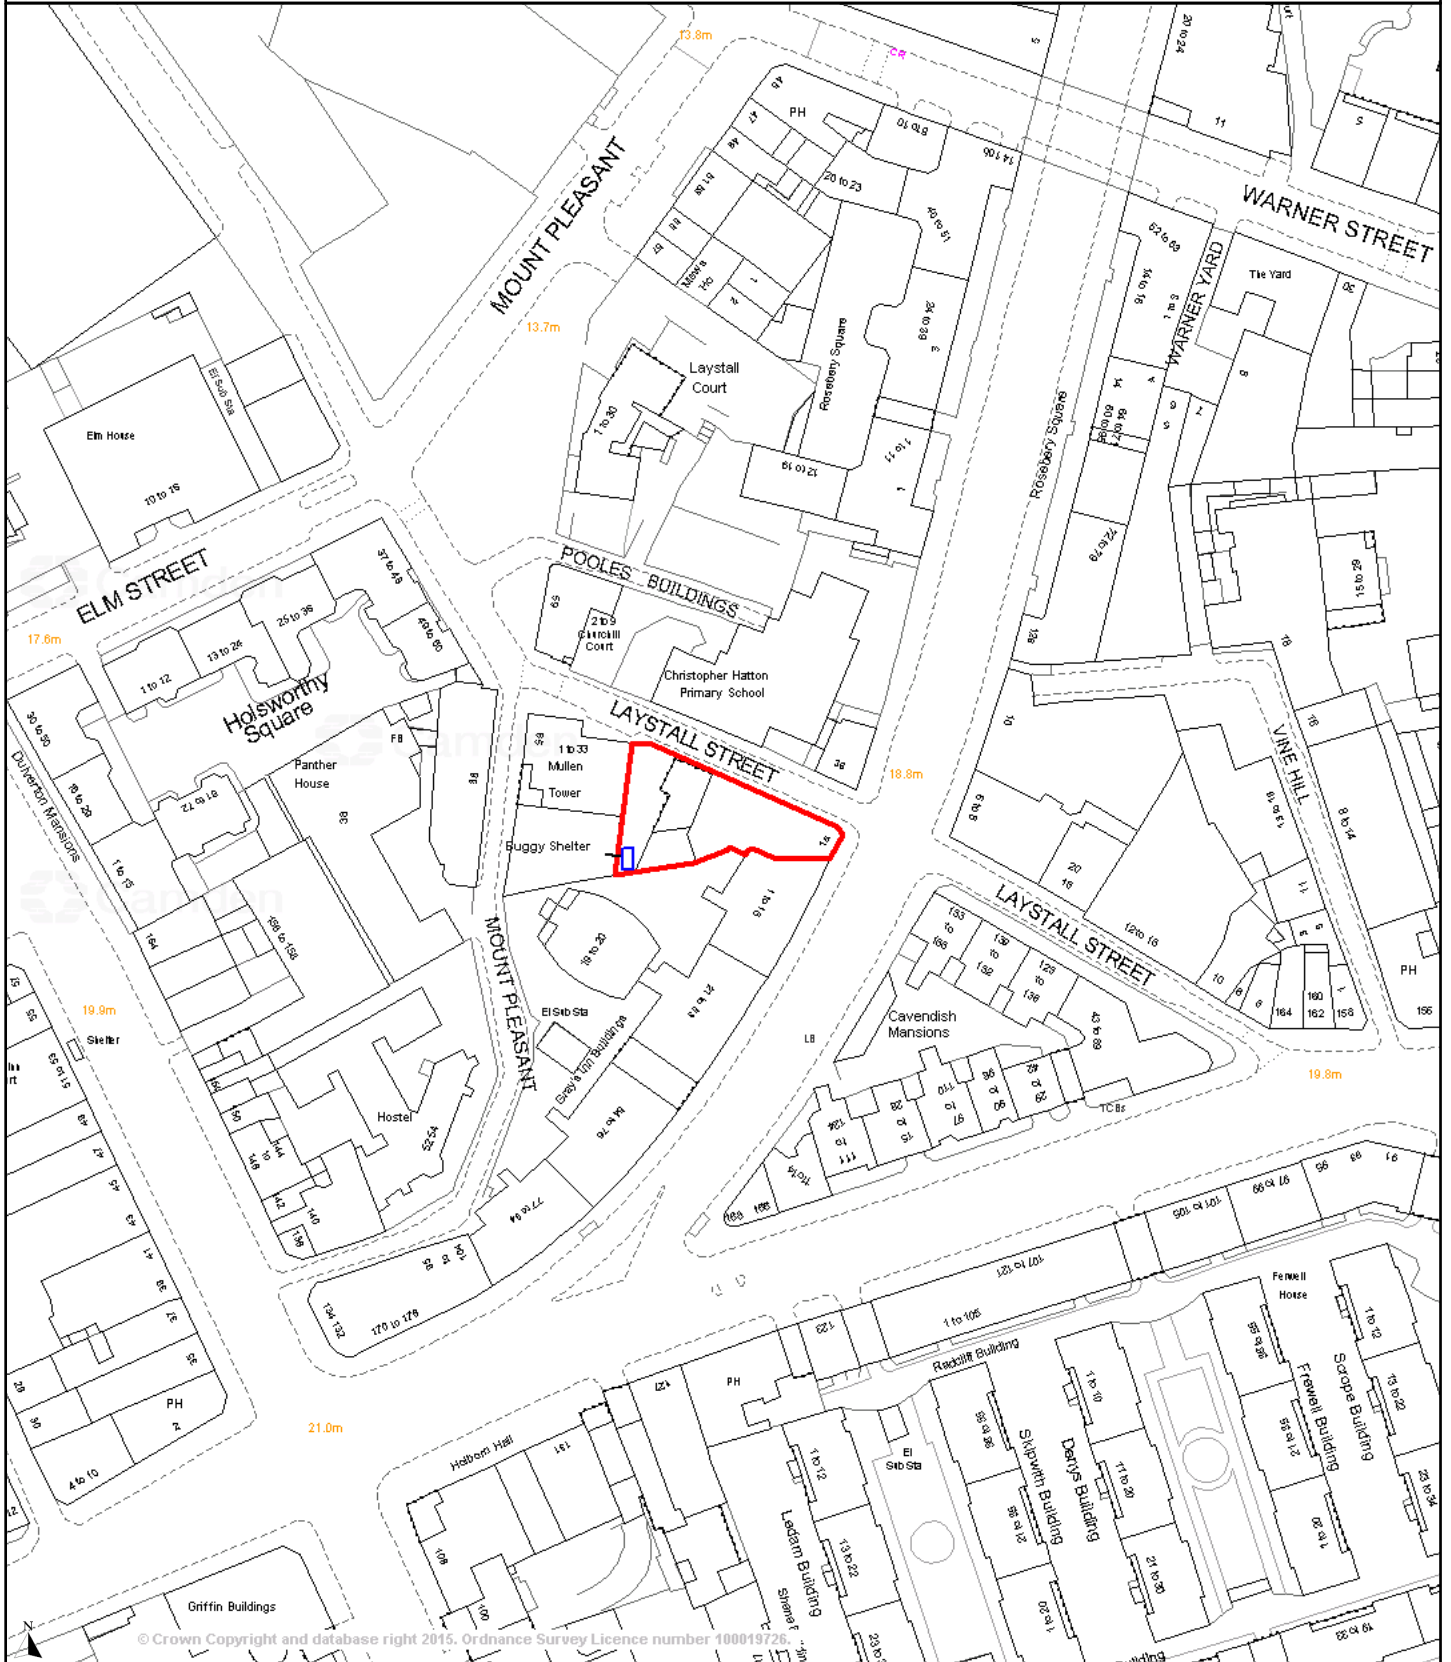

1a Children's Centre Buggy Shelter

© Crown Copyright and database right 2015. Ordnance Survey Licence number 100019726

Reproduced by permission of Ordnance Survey on behalf of HMSO.
 © Crown copyright and database right 2015.
 Ordnance Survey Licence number 100019726.

Scale 1/1250 Date 26/3/2015

Centre = 531060 E 182078 N