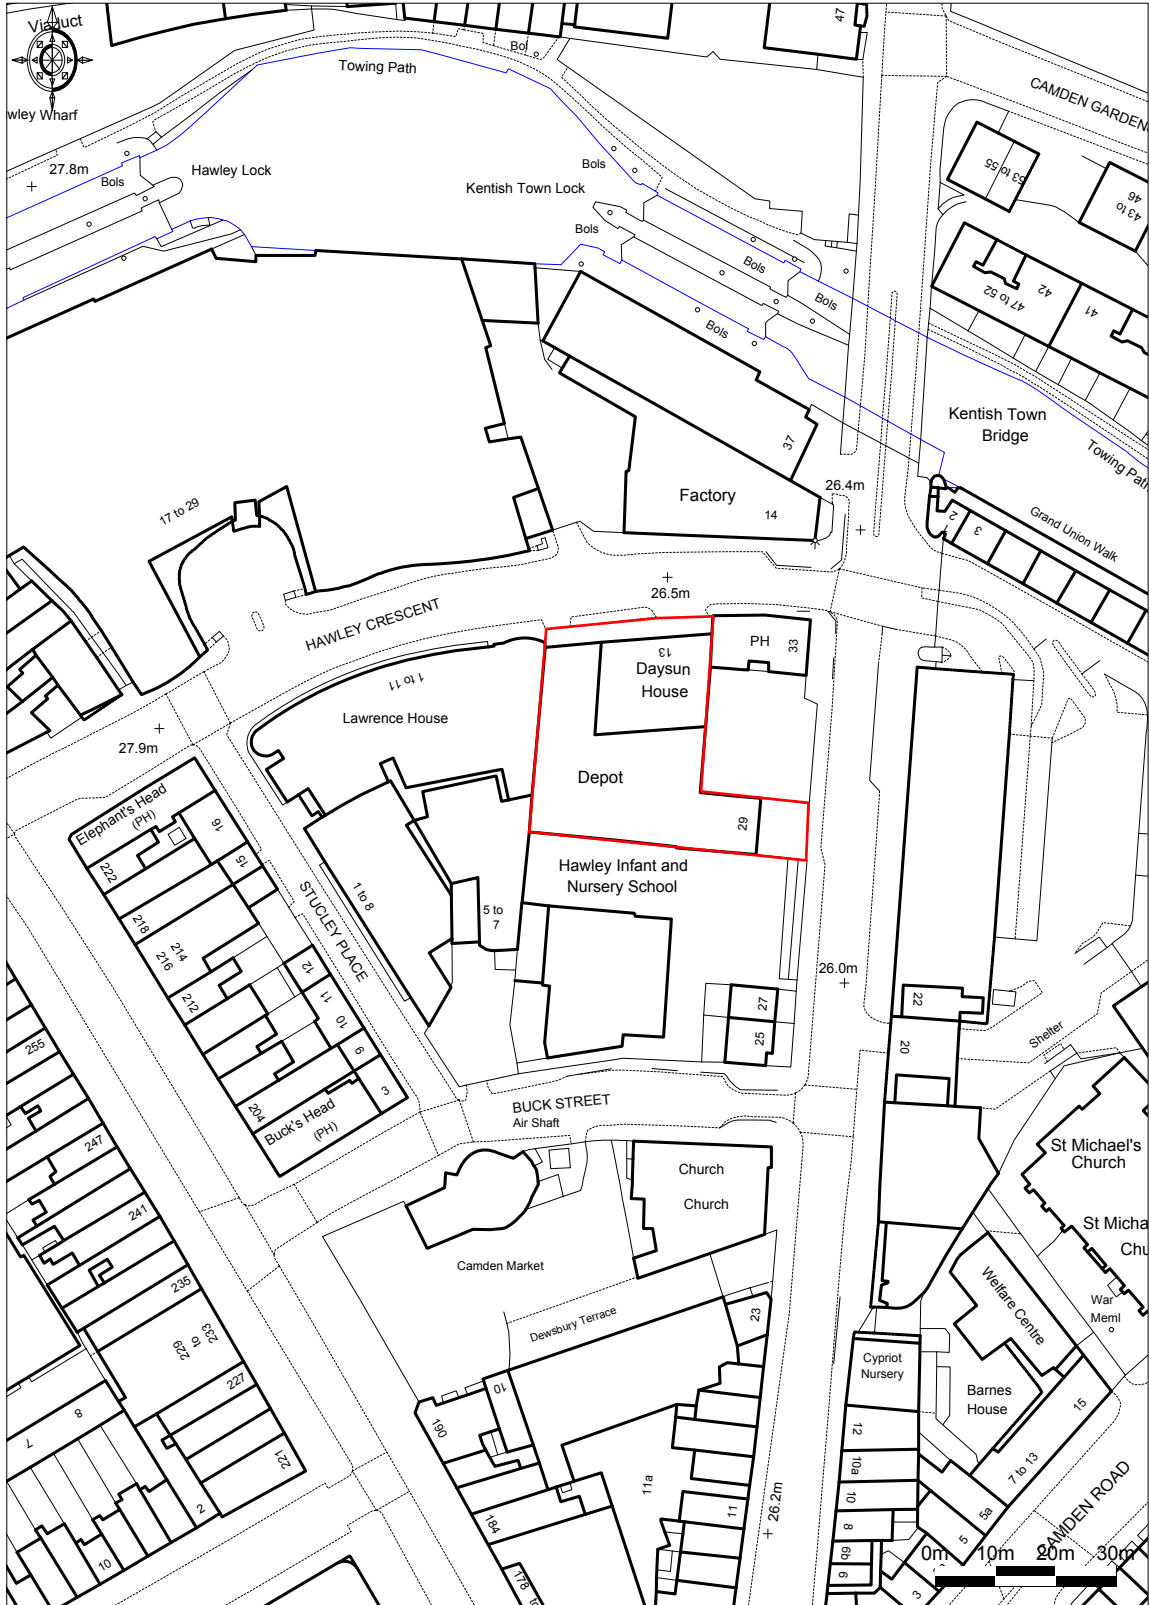

13 Hawley Crescent/29 Kentish Town Road, London  
Site Location Plan - 9686/CgMs/1

Enabled by Ordnance Survey

© Crown Copyright 2009. All rights reserved. Licence number 100020449. Plotted Scale - 1:1250