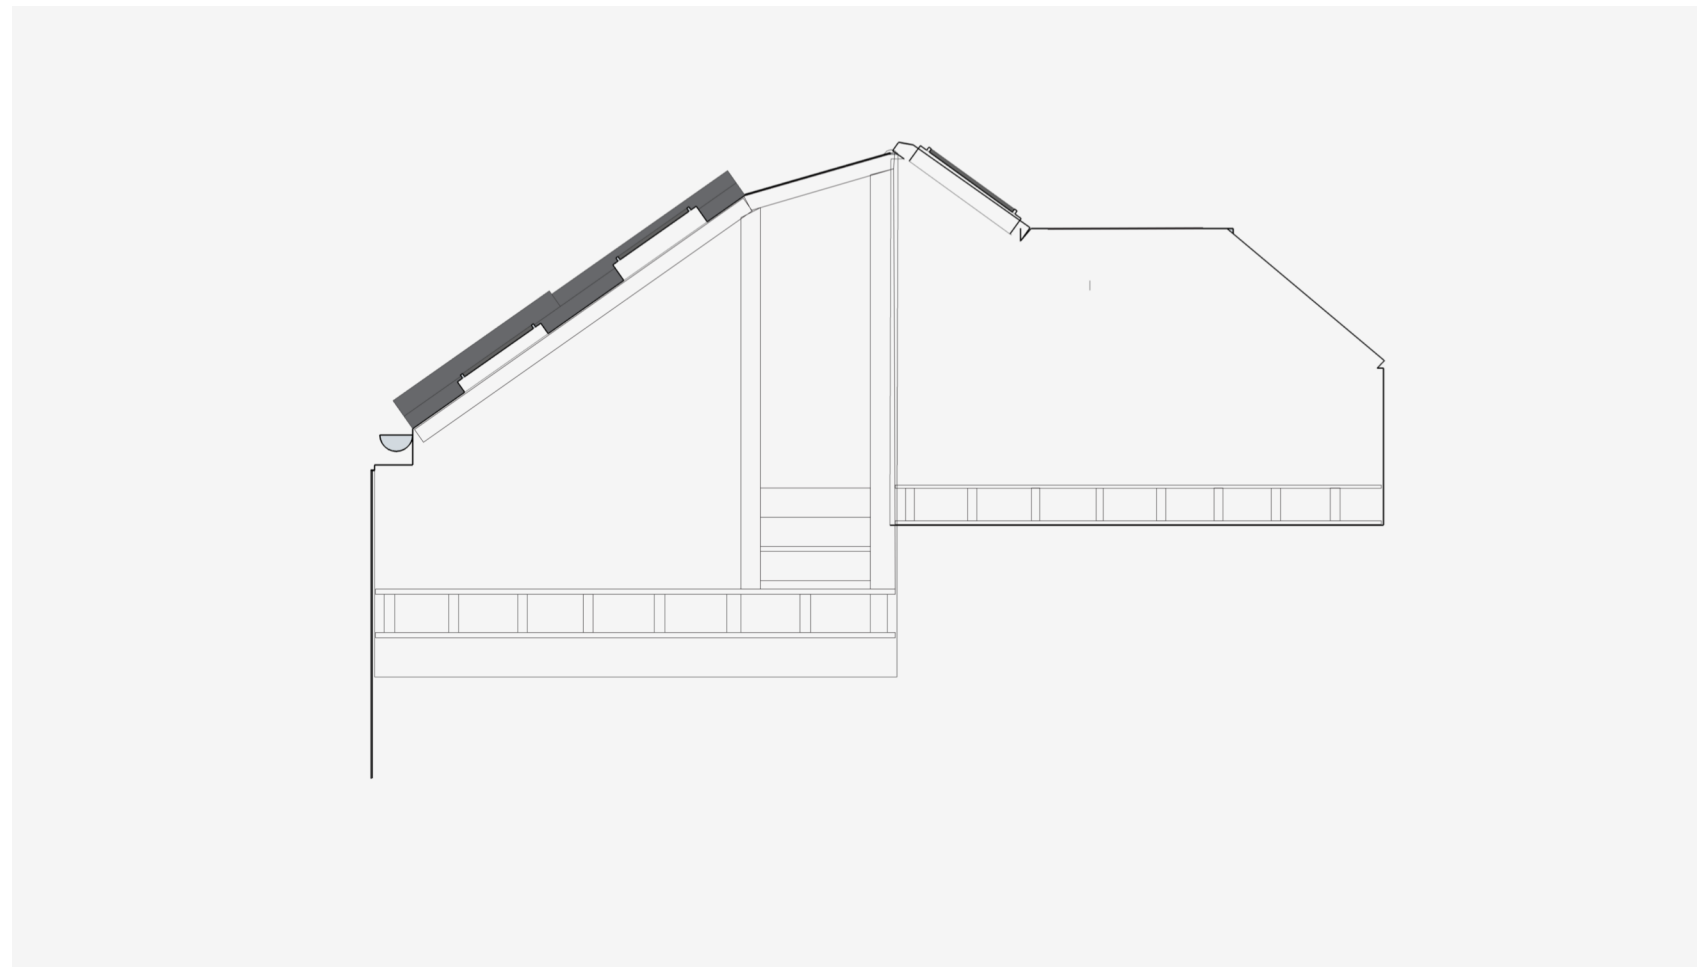

SCALE
1: 100

CLIENT
Max Trautman
5a Back lane
Hampstead
London
Nw3 1HL

PROJECT
Roof Dormer windows

DRAWN BY
IB

ISSUE
1-01

RE-ISSUE

DESCRIPTION
Sheet Description

EXISTING SECTION VIEW