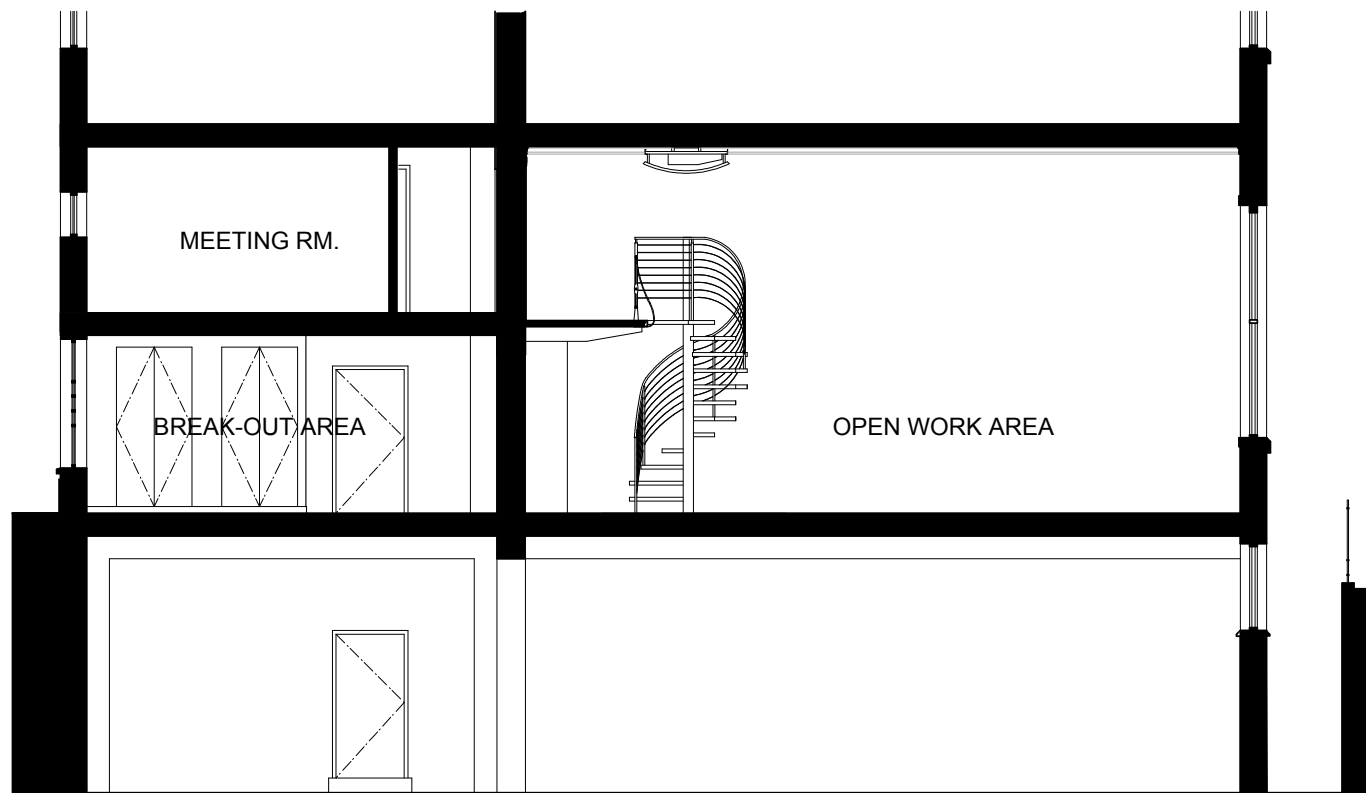

SECTION A-A

SECTION B-B

SECTION C-C

Project Title		1407/AA/0060	
Scale		A1 1:50, A3 1:100	
Drawing No.		1407/AA/0060	
Project Title		EXISTING SECTIONS	
Project Name		Casual Dining Company EVERSHOLT STREET LONDON	
Design Firm		TYPE3 studio www.type3studio.com studio@type3studio.com	
Designed By	T3s	Date	January 2015
Drawn By	T3s	Revision	Revision
Checked By	T3s	Project ID	1407
Reviewed By	T3s	Drawing Code	Drawing Code
Submitted By	T3s	CAD File Name	1407 Everholt St.
Project Manager	Stream Prop. Ltd.	Period	00/00/00
No.	1	Date	13/3/15
No.	2	Date	28/1/15
Issue Notes			PLANNING SUBMISSION For Comment