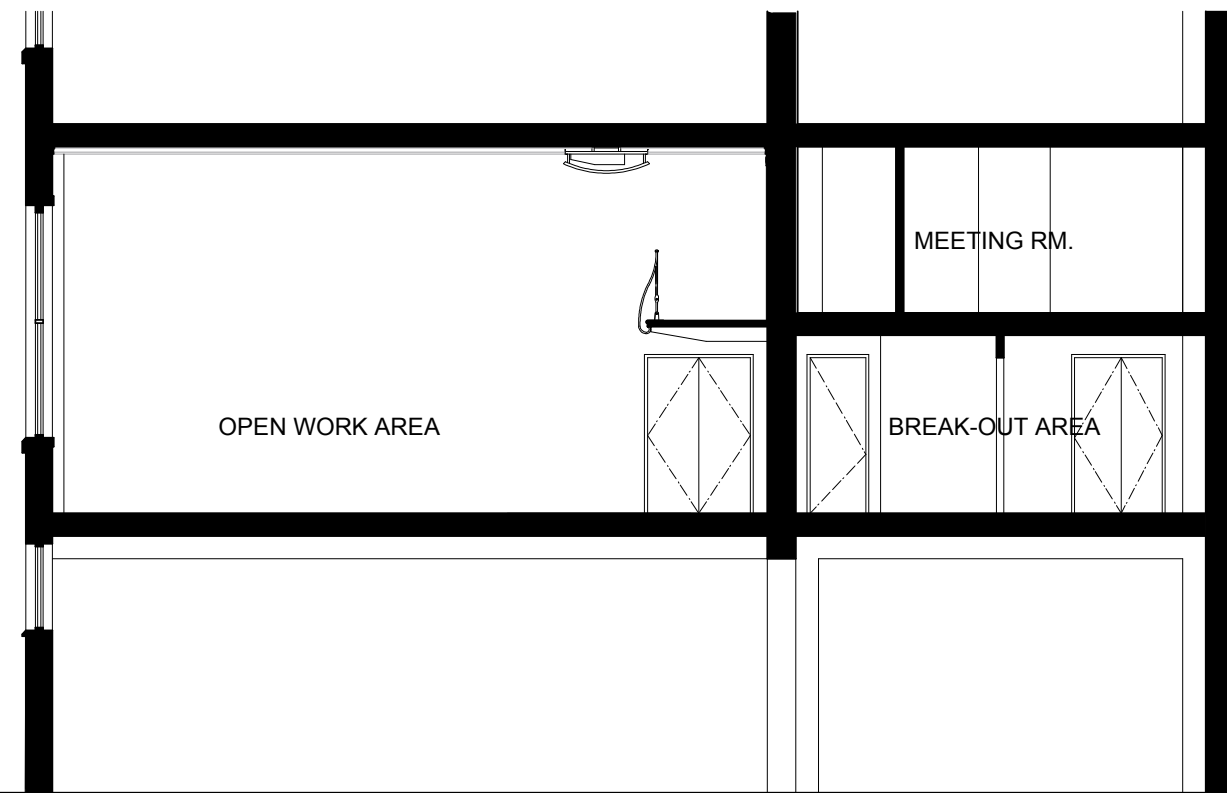

SECTION A-A

SECTION B-B

SECTION C-C

Project Title		1407/AA/0060	
Scale		A1 1:50, A3 1:100	
Drawing No.		1407/AA/0060	
Project Title		EXISTING SECTIONS	
Project Name		Casual Dining Company EVERSHOLT STREET LONDON	
Design Firm		TYPE3 studio www.type3studio.com studio@type3studio.com	
Designed By	T3s	Date	January 2015
Drawn By	T3s	Revision	Revision
Checked By	T3s	Project ID	1407
Reviewed By	T3s	Drawing Code	Drawing Code
Submitted By	T3s	CAD File Name	1407 Everholt St.
Project Manager	Stream Prop. Ltd.	Period	00/00/00
No.	1	Date	13/3/15
No.	2	Date	28/1/15
Issue Notes			PLANNING SUBMISSION For Comment