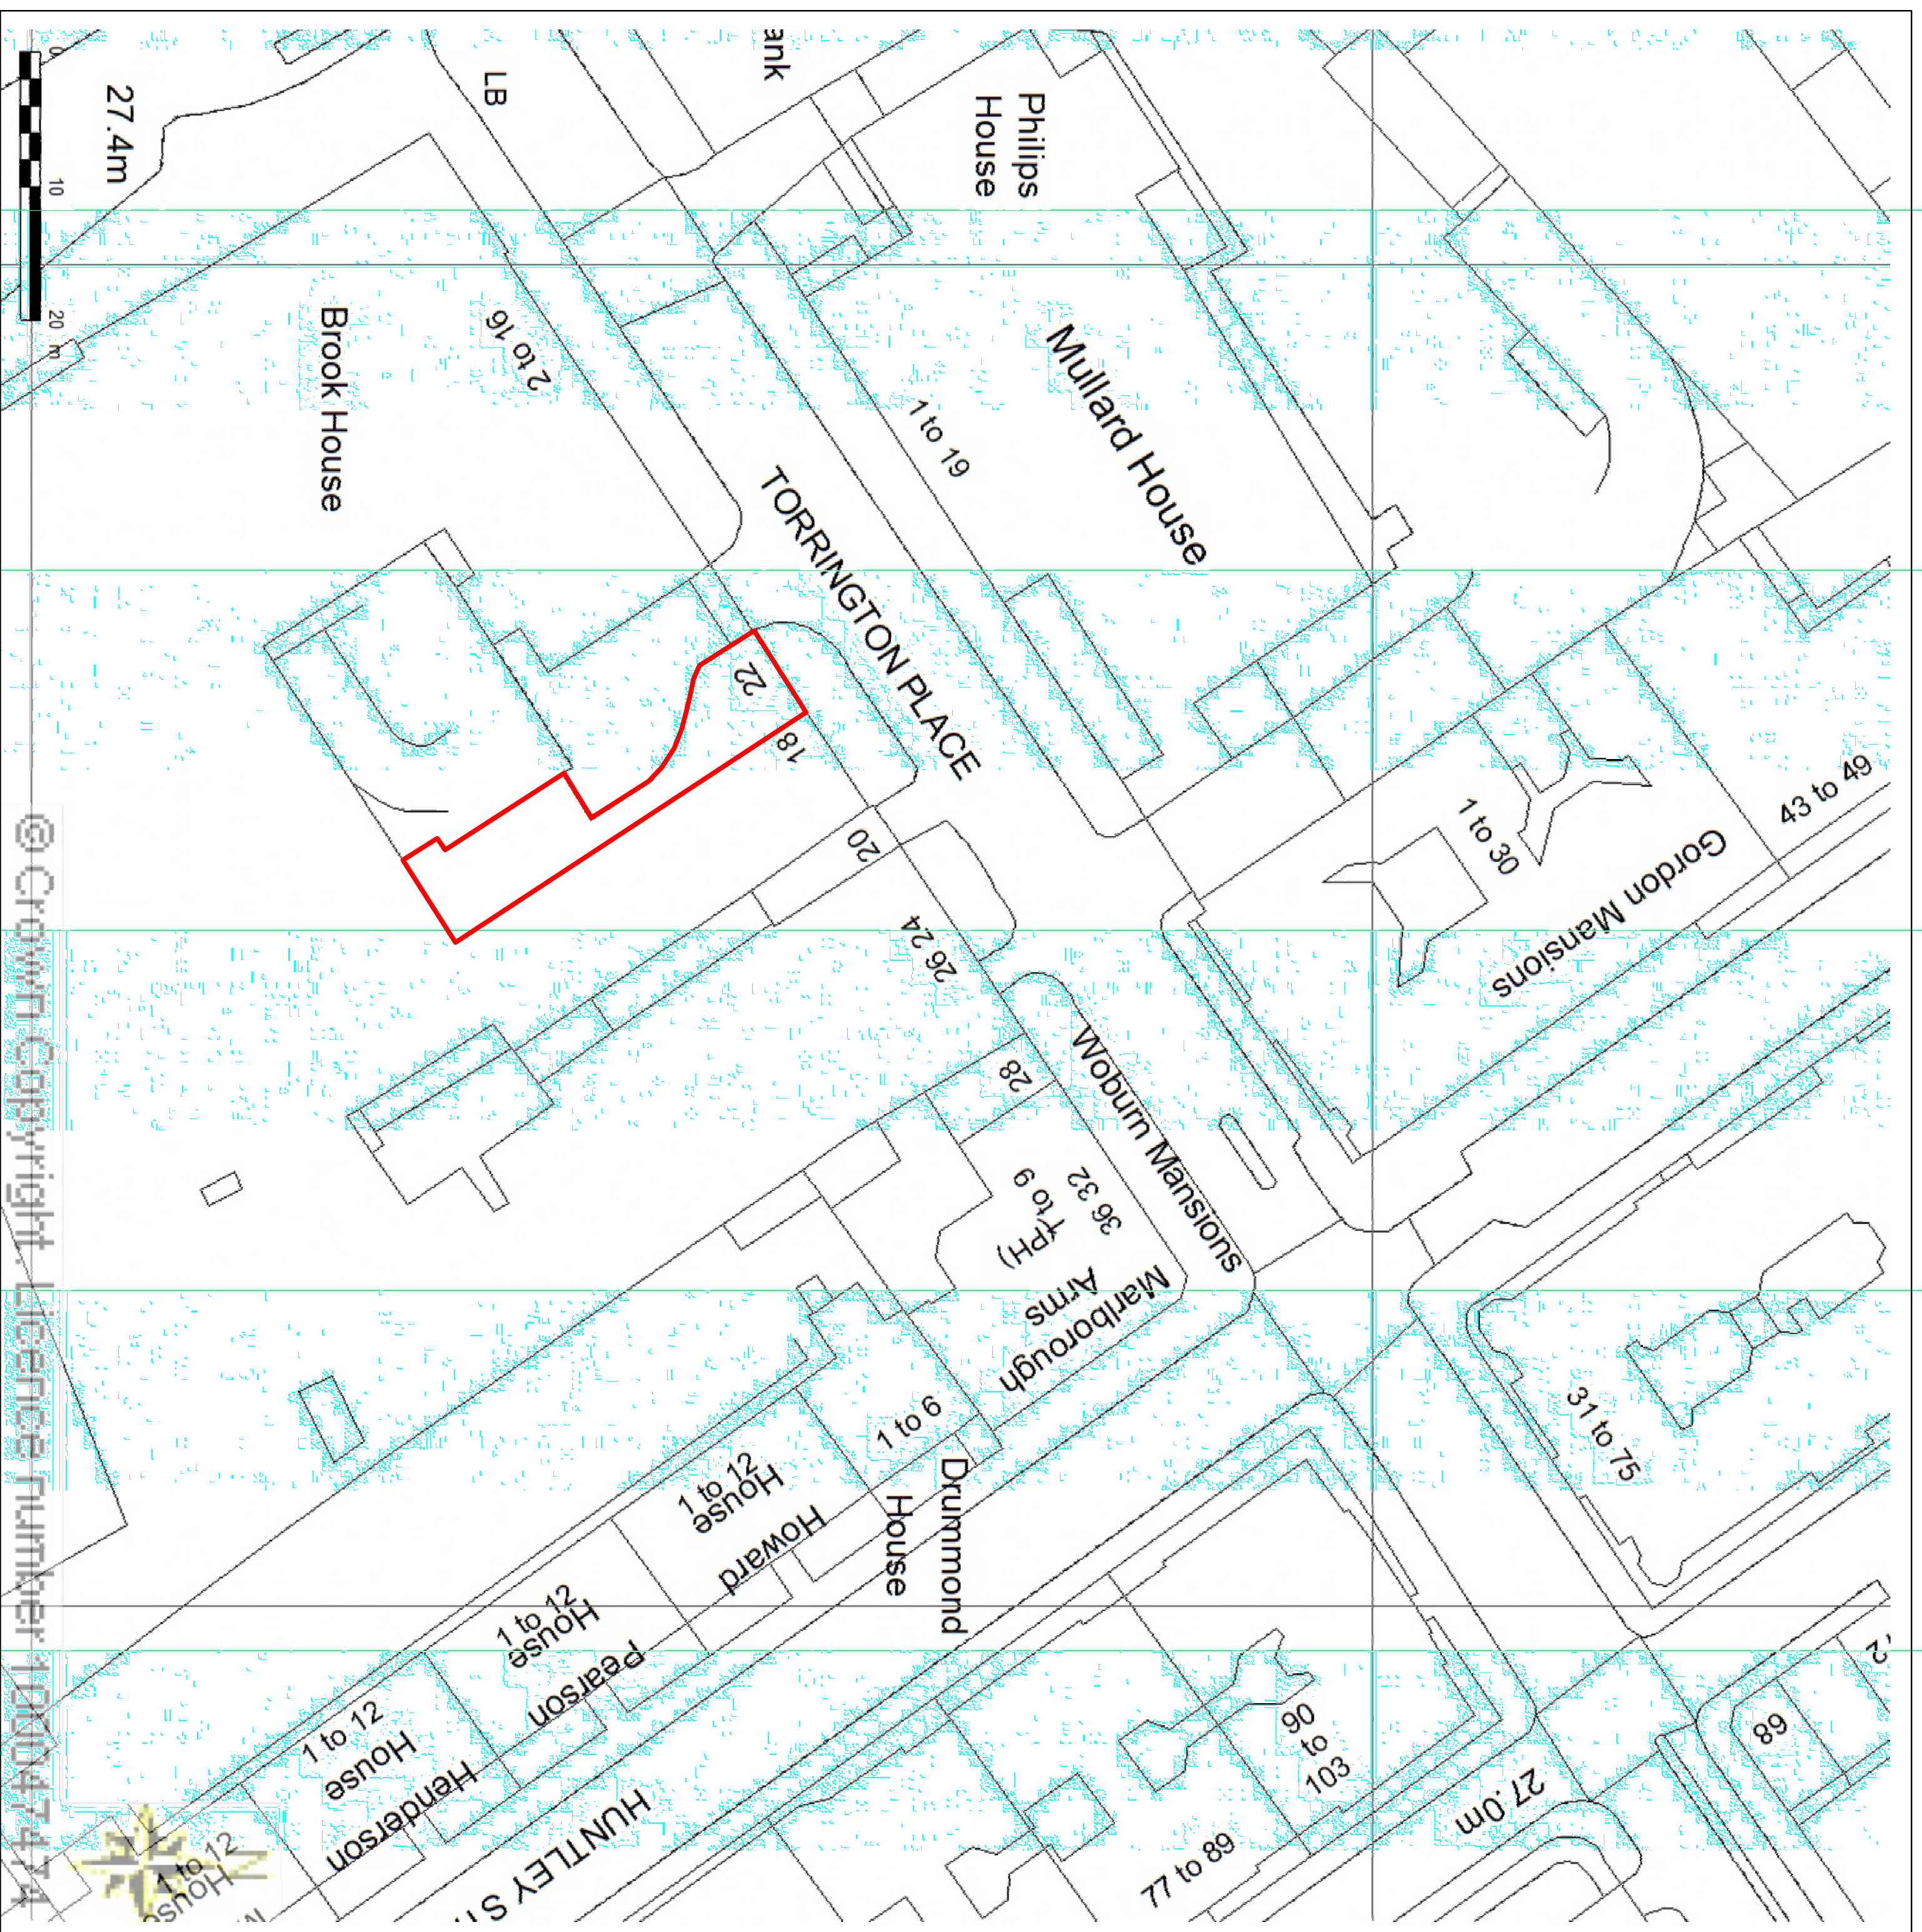

Location Plan

PLANET ORGANIC
 22 Torrington Place
 London WC1E 7HJ

Schedule of Drawings

6061-10	Shop Front As Existing	
6061-11	Shop Front As Proposed	
6061-12	Details	

AO7@ADESIGNTIME.COM
 WWW.ADESIGNTIME.COM
 TEL: 0845 023 0294
 3A CALLS LANDING
 36-38 THE CALLS
 LEEDS LS2 7EW