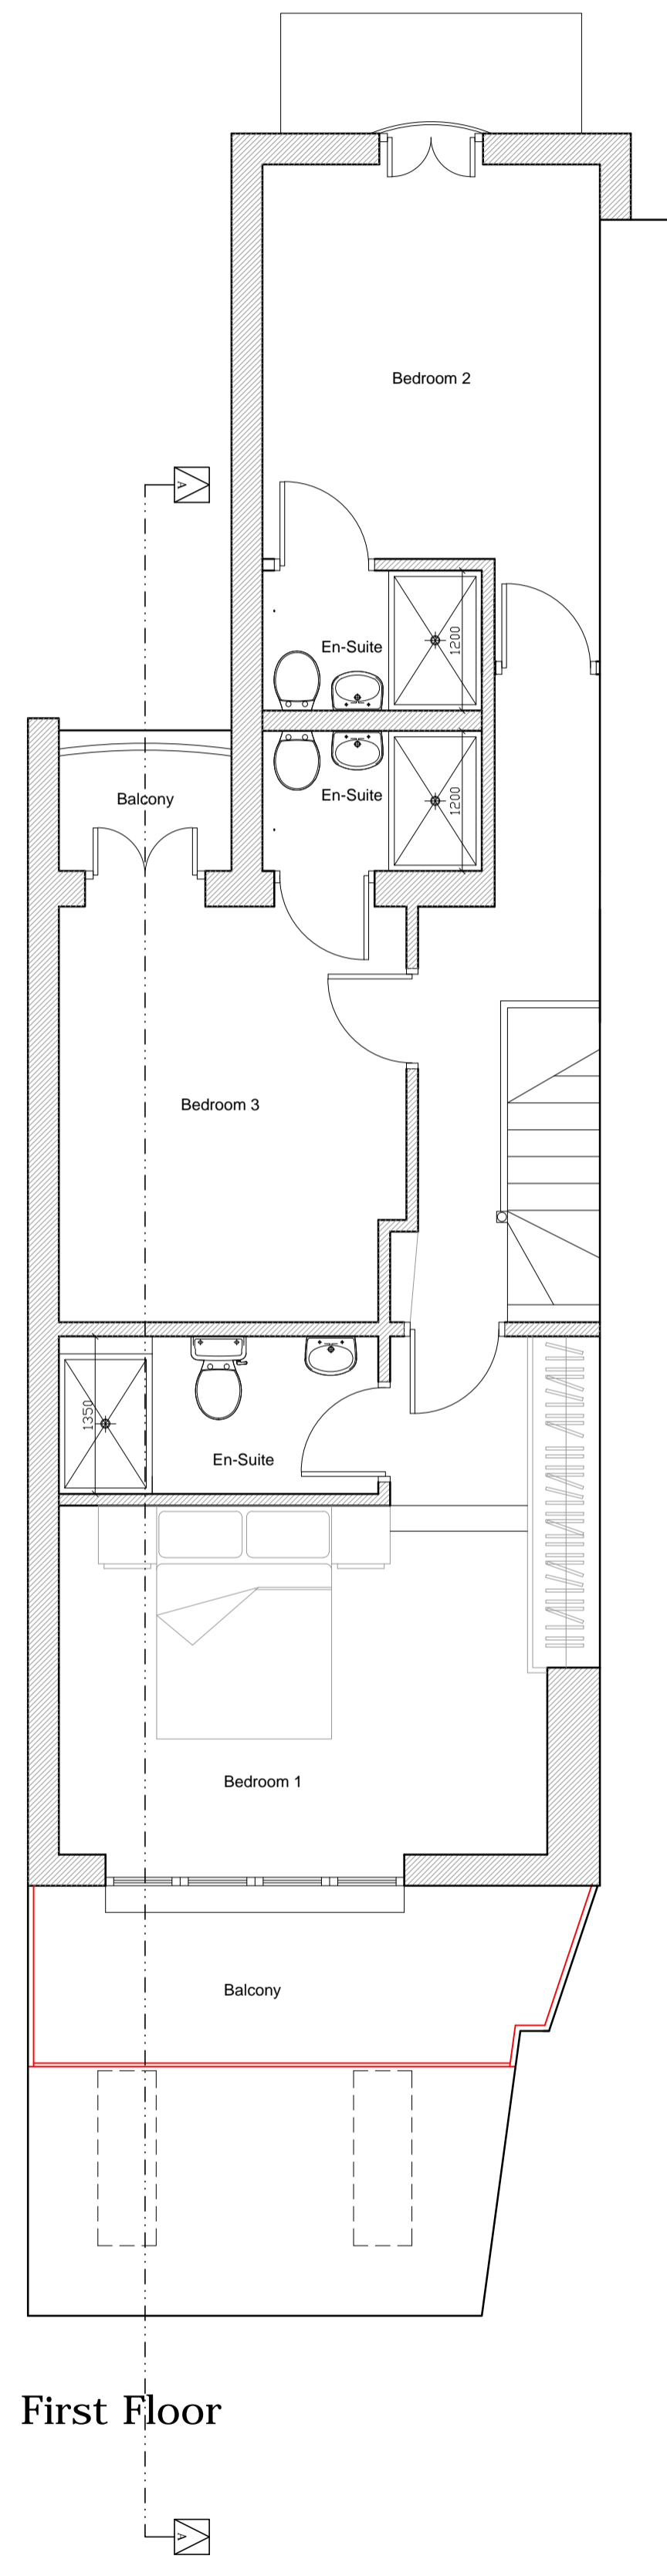

Ground Floor

First Floor

Scale Bar

LHG PROJECTS LTD
 Architectural Design & Surveying
 M: 07941 889 509
 E: lhgprojects@gmail.com

PROJECT
 Rosecroft Avenue

CLIENT
 Jane Naylor

DRAWING TITLE
 Proposed Floor Plans

DATE: 11/03/15 SCALE: 1:100 @ A3
 DRAWING NUMBER: 280.003C REVISION NO.