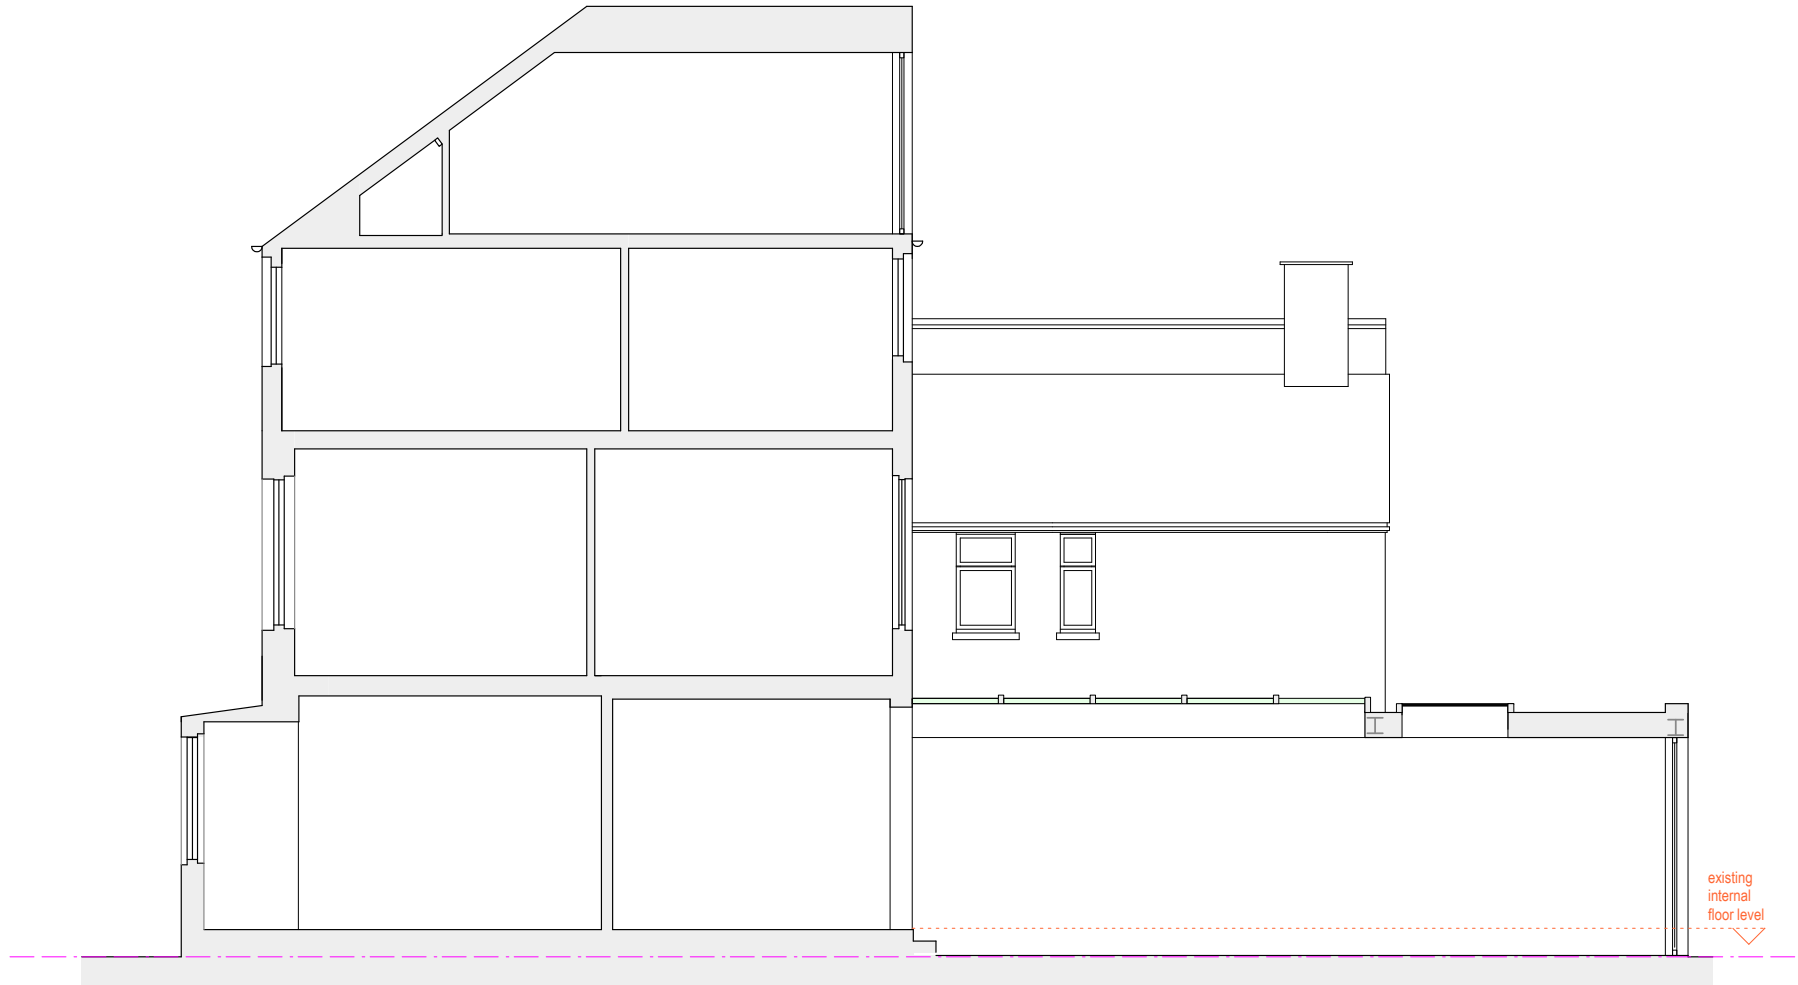

PROPOSED SECTION

STUDIO STÖDBERG		26 Colville Terrace London W11 2BU T: 020 74601761 T: 07932 792 278	
PROJECT 20 GONDAR GARDENS, LONDON			
DRAWING TITLE PROPOSED SECTION			
SCALE	1:100 at A4	DRAWN	MARCH 2015
DRWG. NO.	20GG/2015/PL-04	REVISION	A
<small>DO NOT SCALE FROM DRAWING. ALL DIMS TO BE CHECKED ON SITE REPORT DIMENSIONS AND DISCREPANCIES TO STUDIO STÖDBERG IMMEDIATELY</small>			