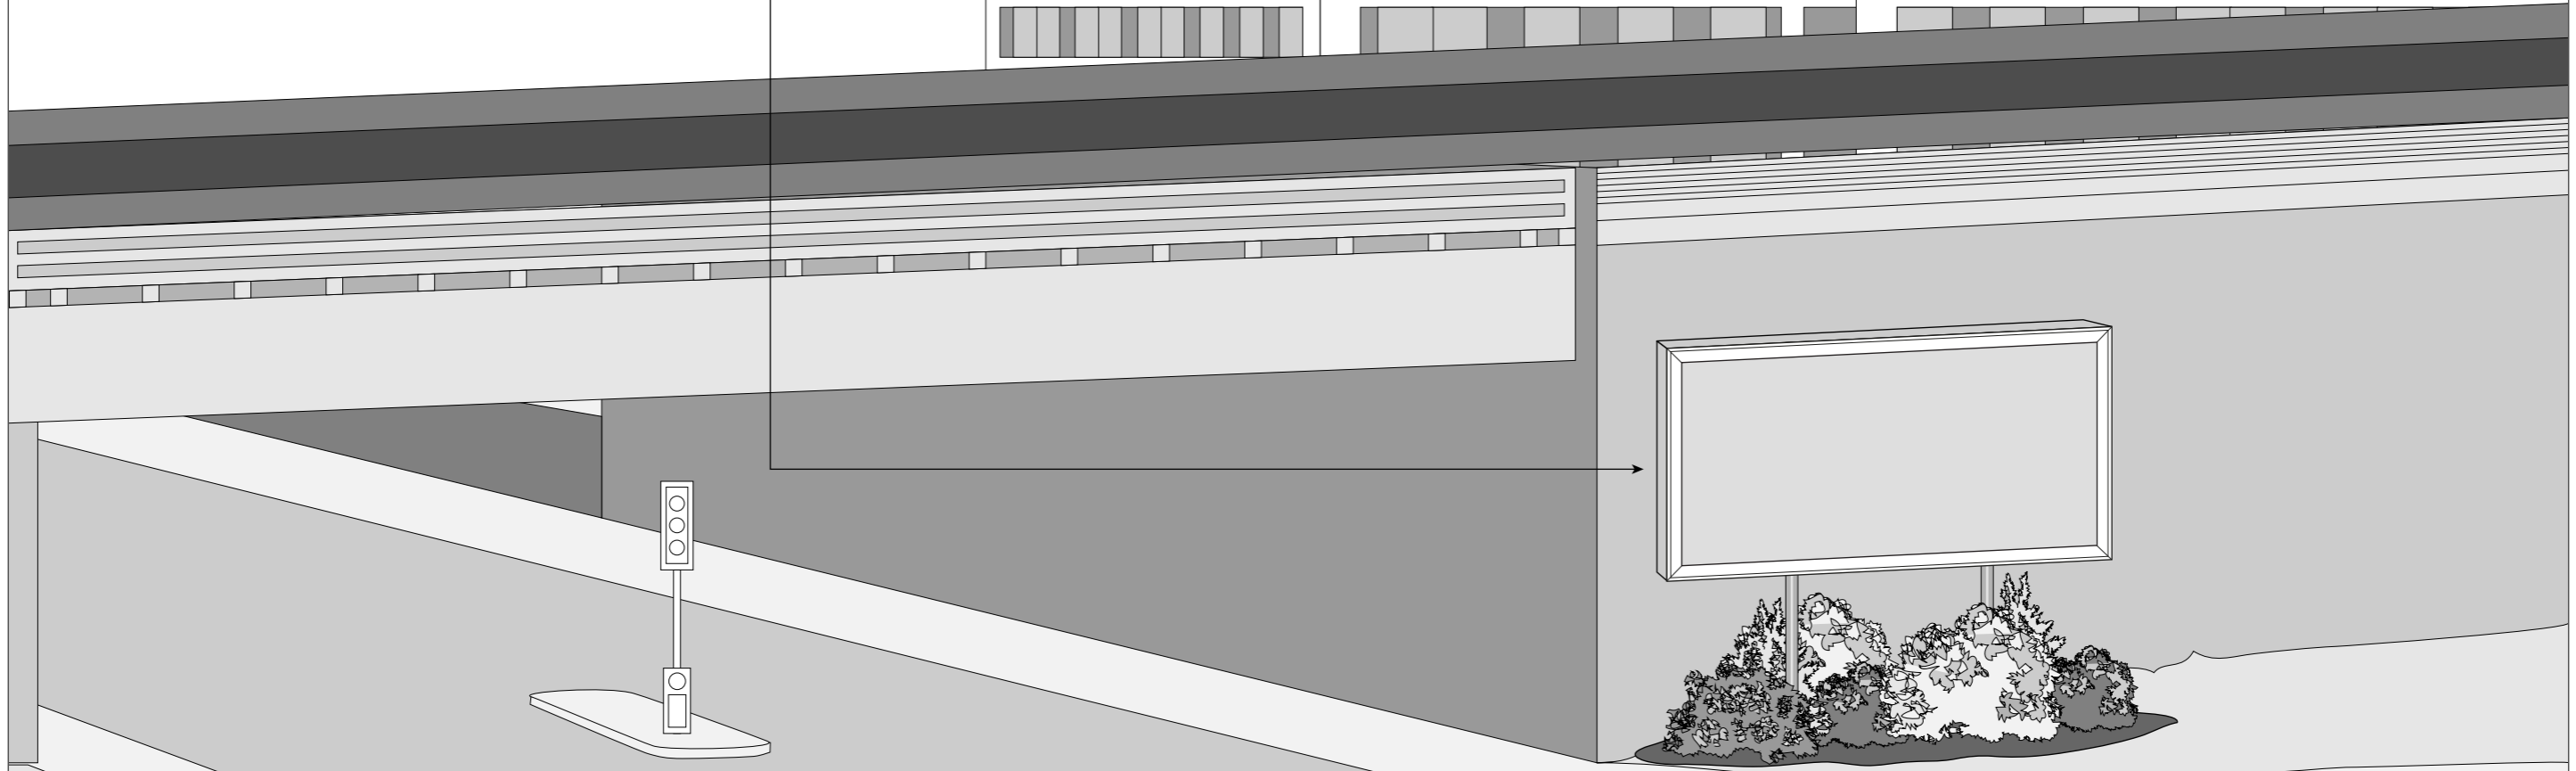

PERSPECTIVE VIEW

PROPOSED 48 SHEET BACKLIGHT DISPLAY

YORK WAY

FREIGHT LANE

 KDT Management Ltd 30 New Rd, Brighton, BN1 1BN T: +44 (0)1903 529592 E: info@kdtmanagement.com W: www.kdtmanagement.com	Site: York Way/Freight Lane Camden London N1	
	Drawing Description: PERSPECTIVE VIEW	Date: 20 01 2015 Scale: Print@A3