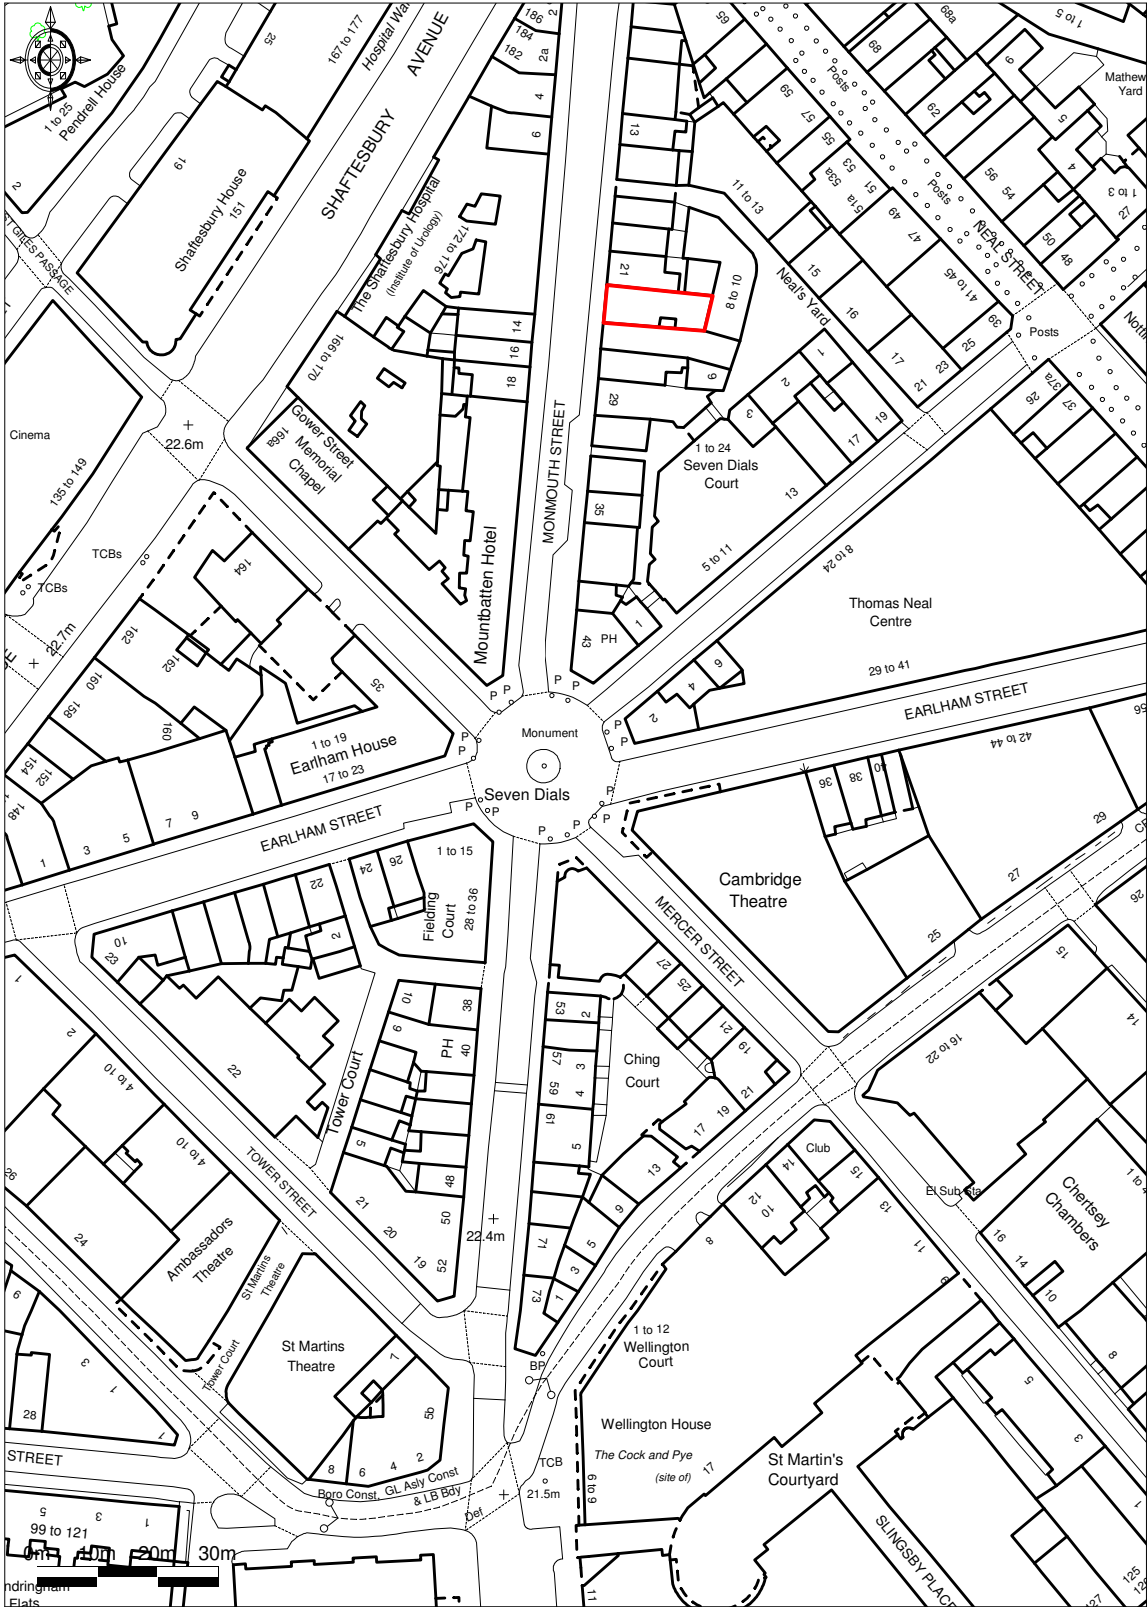

P5787 - 23 Monmouth Street, WC2 Site Location Plan

ROLFE JUDD LTD, OLD CHURCH COURT, CLAYLANDS ROAD, THE OVAL, LONDON SW8 1NZ