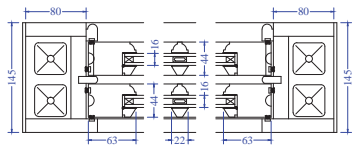

Standard sash window with 16mm glazing

Notes:

- Frame to be manufactured out of engineered softwood with hardwood sills
- Sashes to be manufactured out of engineered softwood
- Double glazed with 4/8Krypton/4mm soft coat Low E clear glass

Scale: 1/5