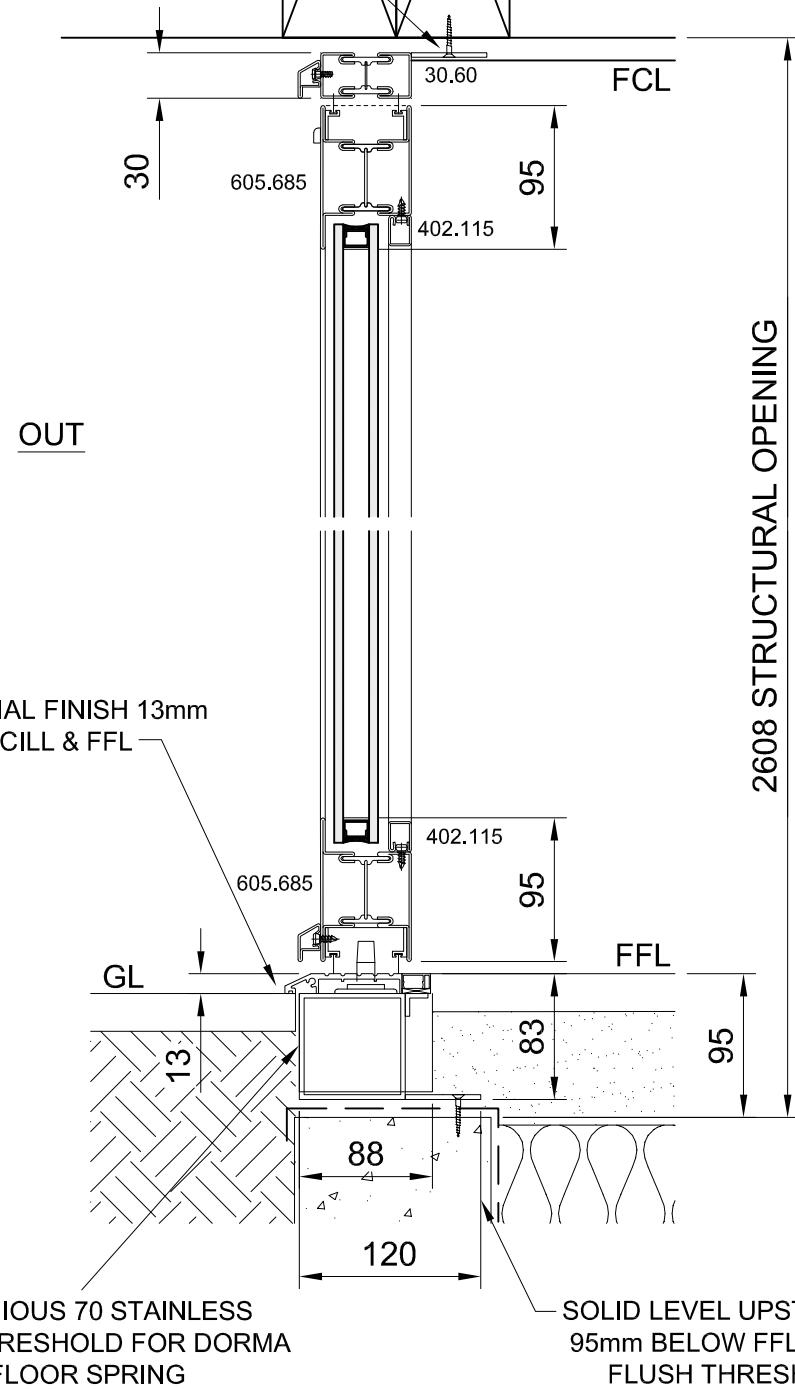

TIMBER LINTEL TO
RESTRAIN DOOR
(BY OTHERS)

FIXINGS TAGS TO
INSIDE (IF REQUIRED)

NOTE: WORKING TO **AGREED SIZES**
CONTRACTOR RESPONSIBLE FOR STRUCTURAL OPENING
(NOT SURVEYED BY CULMAX)
APPROVED BY.....DATE.....

THERMALLY BROKEN MILD STEEL PIVOT DOOR POLYESTER
POWDER COATED RAL COLOUR (TBC)
(OUTWARDS OPENING)

GLASS SPECIFICATION: 6mm CLEAR TOUGHENED (OUTER) /
16mm ARGON CAVITY w/ BLACK SPACER/ 6mm CLEAR
TOUGHENED LOW E (INNER)

LOCKING: 2no ISEO DEADLOCKS WITH ROLLER LATCH
-PRIMARY LOCKING WITH DOUBLE CYLINDER AT HANDLE
- SECONDARY LOCK WITH SINGLE THUMBTURN CYLINDER
AT EYE LEVEL