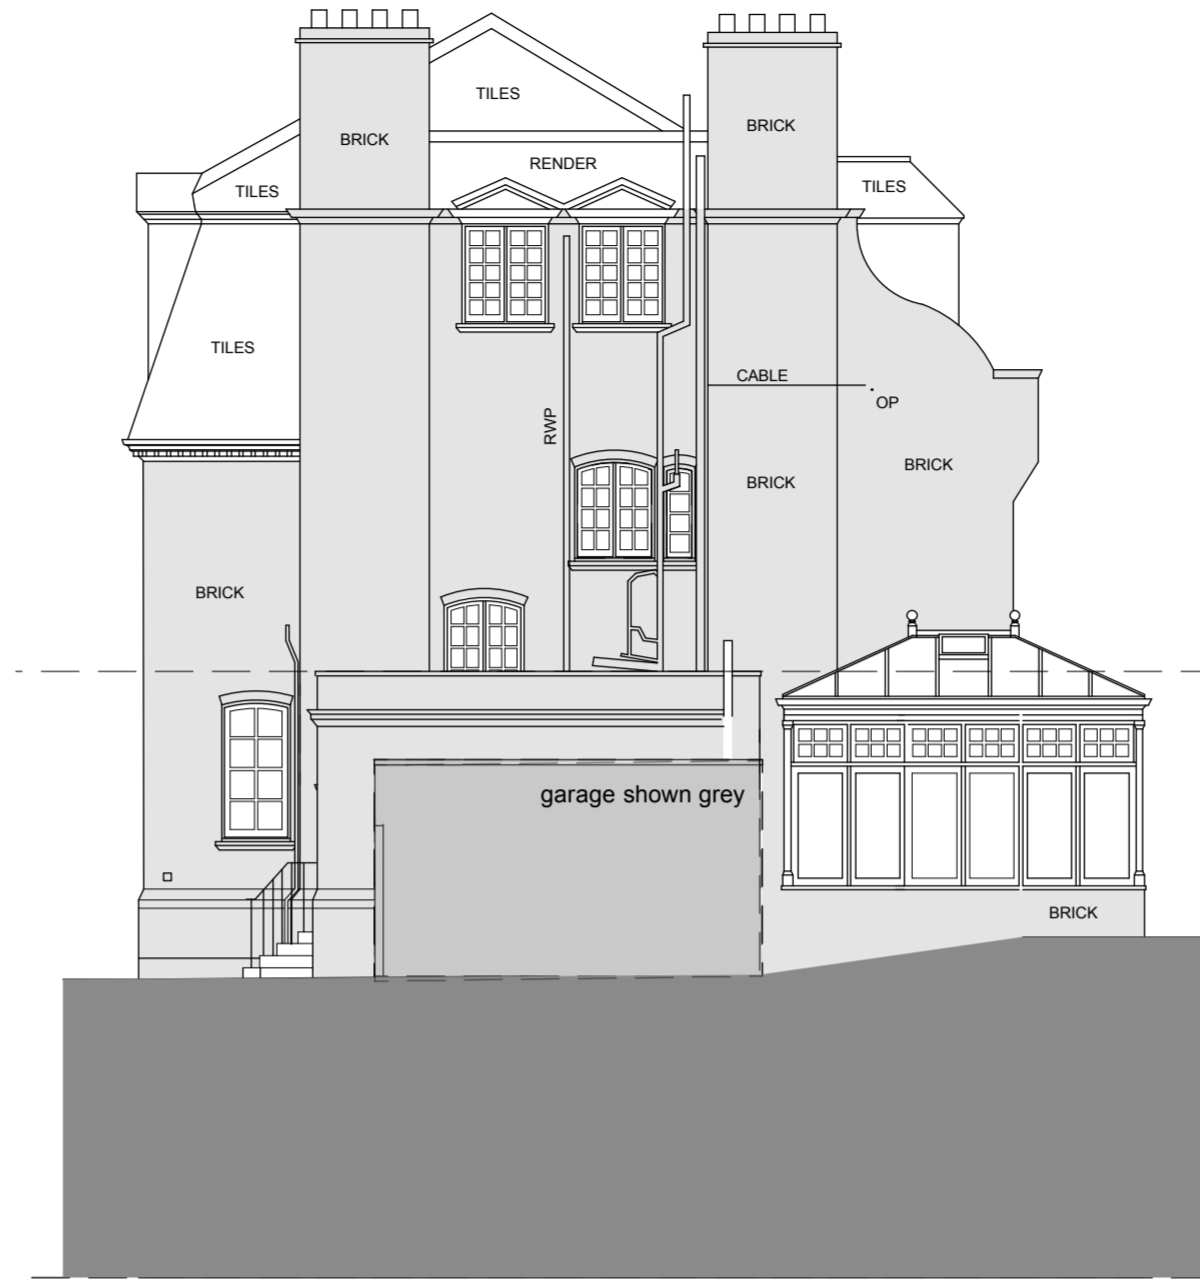

Proposed

NORTH EAST ELEVATION (FROGNAAL STREET SCENE)

NORTH WEST ELEVATION

SOUTH WEST ELEVATION

Existing

NORTH EAST ELEVATION (FROGNAAL STREET SCENE)

NORTH WEST ELEVATION

SOUTH WEST ELEVATION

Charlton
Brown
Architects

47 Frognaal, Hampstead, NW3

1272/AP 01

General Elevations Existing and Proposed

The Belvedere 2 Back Lane Hampstead London NW3 1HL
T 020 7794 1234 E office@charltonbrown.com

Scale 1:50 @ A2
This drawing is copyright