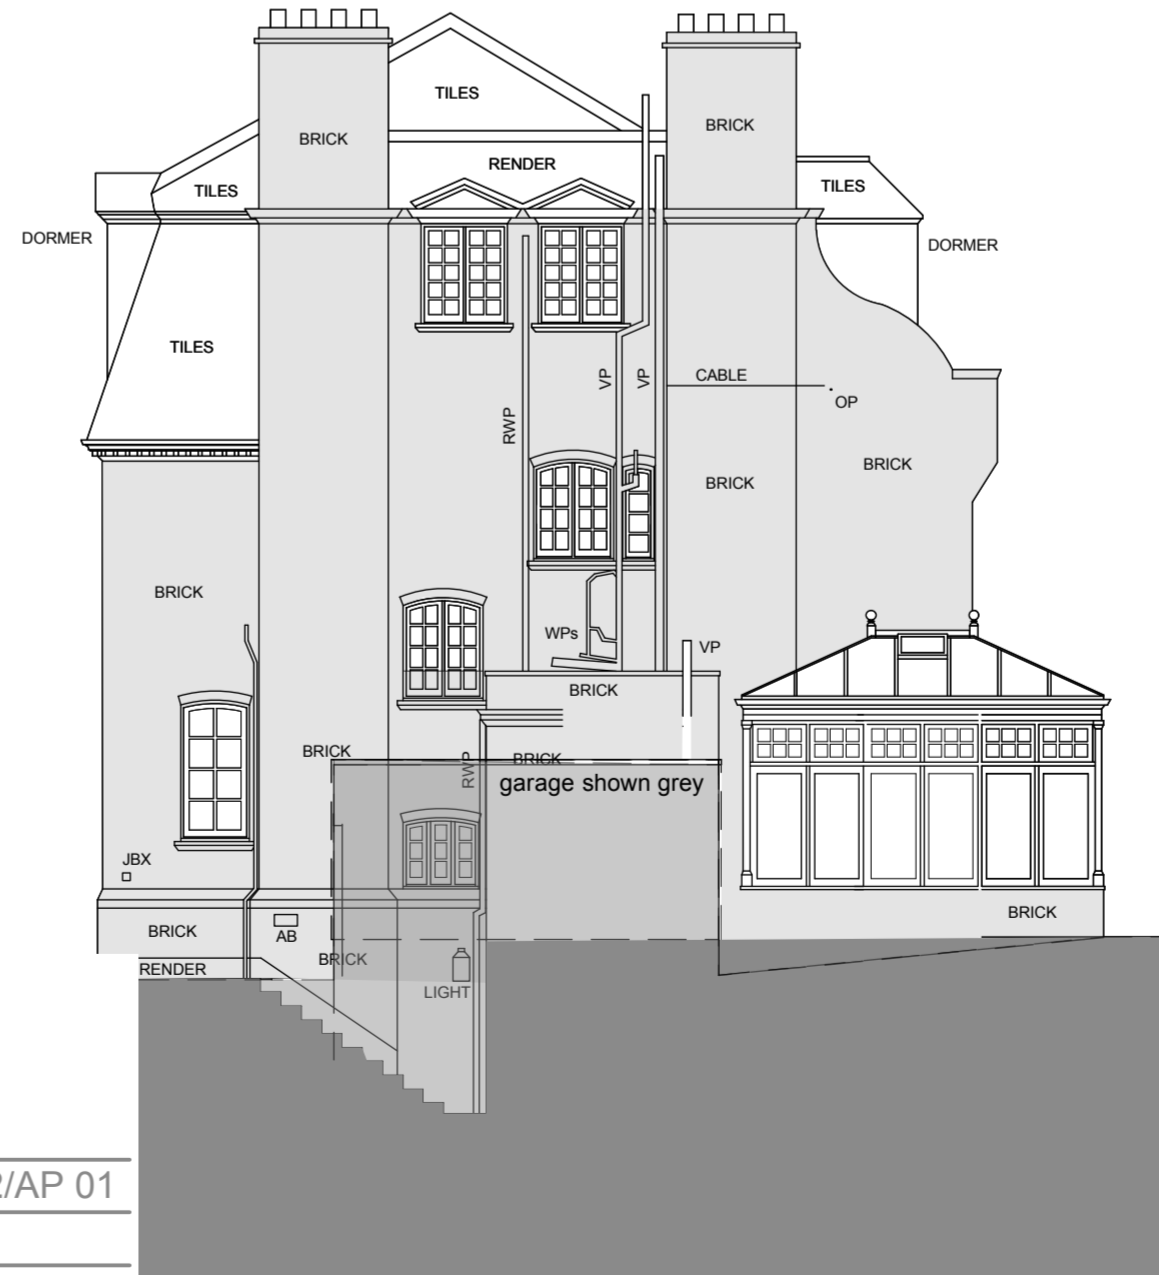

Proposed

NORTH EAST ELEVATION (FROGNAAL STREET SCENE)

NORTH WEST ELEVATION

SOUTH WEST ELEVATION

Existing

NORTH EAST ELEVATION (FROGNAAL STREET SCENE)

NORTH WEST ELEVATION

SOUTH WEST ELEVATION

Charlton
Brown
Architects

47 Frognaal, Hampstead, NW3

1272/AP 01

General Elevations Existing and Proposed

The Belvedere 2 Back Lane Hampstead London NW3 1HL
T 020 7794 1234 E office@charltonbrown.com

Scale 1:50 @ A2
This drawing is copyright