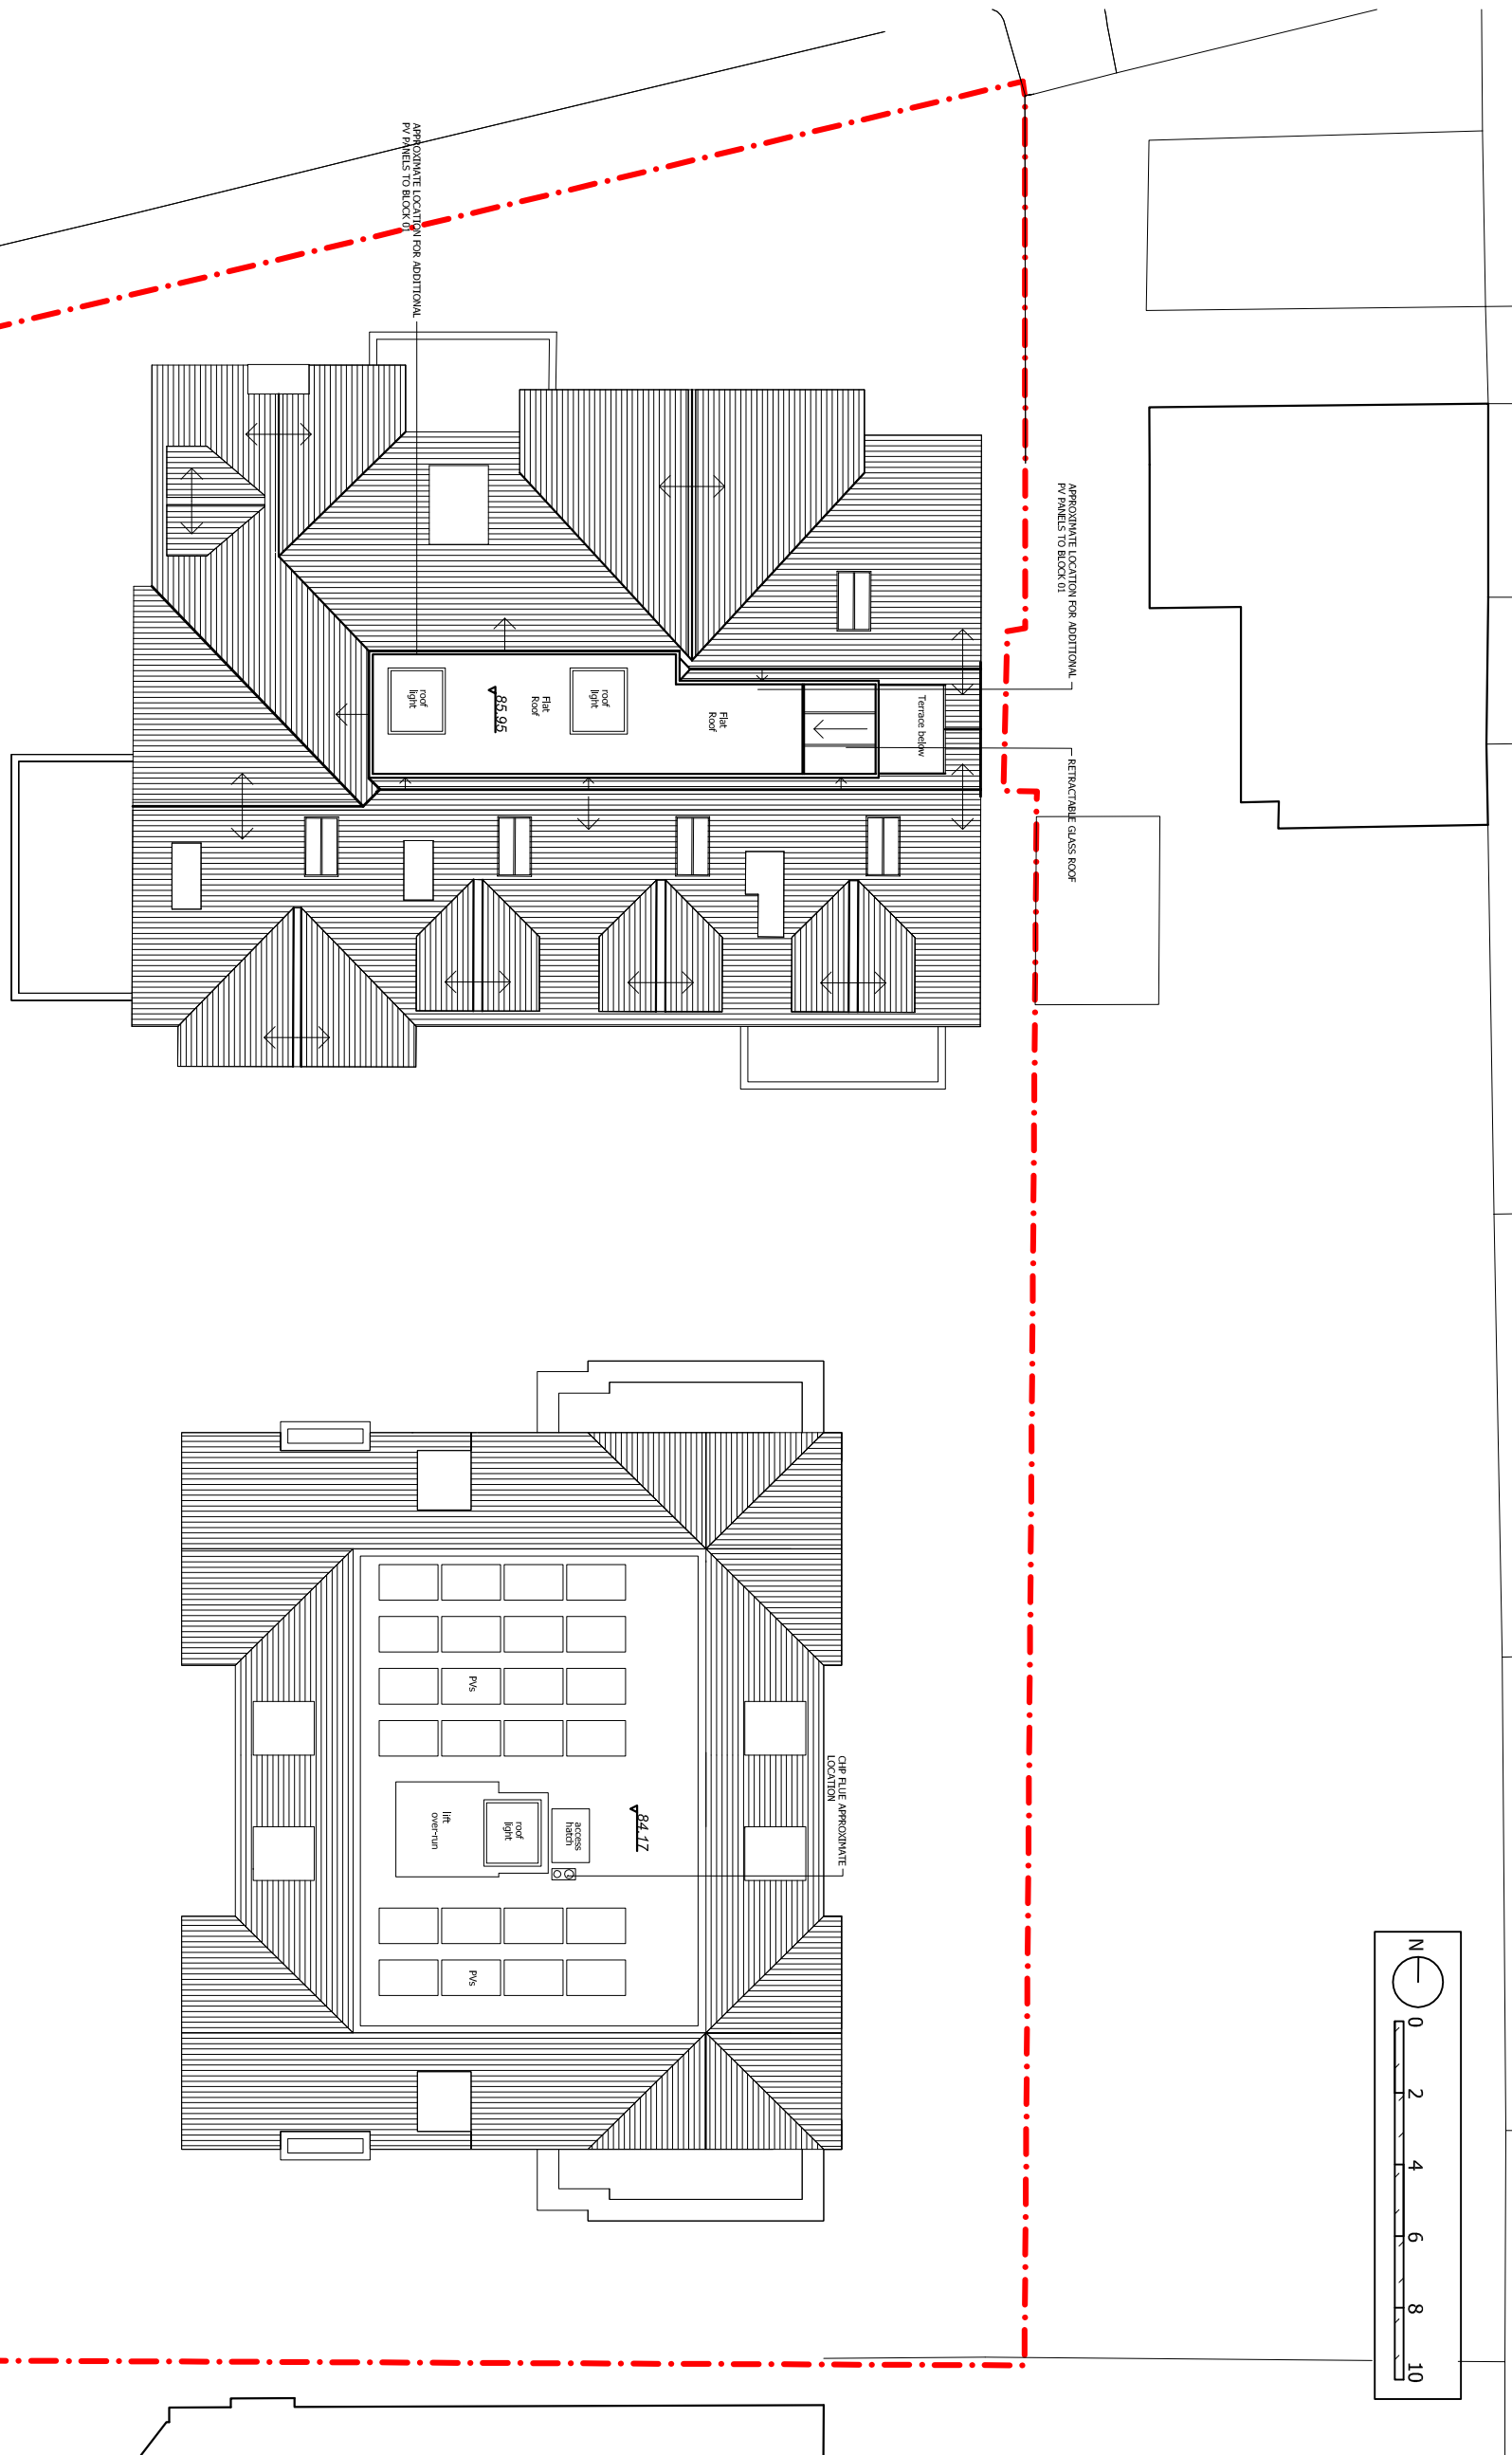

NOTES:  
 DO NOT SCALE FROM THIS DRAWING.  
 ALL DIMENSIONS TO BE CHECKED ON SITE.  
 ALL OMISSIONS AND DISCREPANCIES TO BE  
 REPORTED TO THE ARCHITECT IMMEDIATELY.

BLOCK 01

BLOCK 02

Revision	Date	By
D	09.10.14	
C	08.08.14	
B	01.08.14	
A	26.06.13	

Project  
 14 Netherhall Gardens  
 London  
 NW3

Drawing  
 Roof Plan  
 As Proposed

Drawn	Date	Scale
-	July 2014	1:1000 (A1)
Job number	Drawing number	Revision
11011	P_RF_G200_001	D