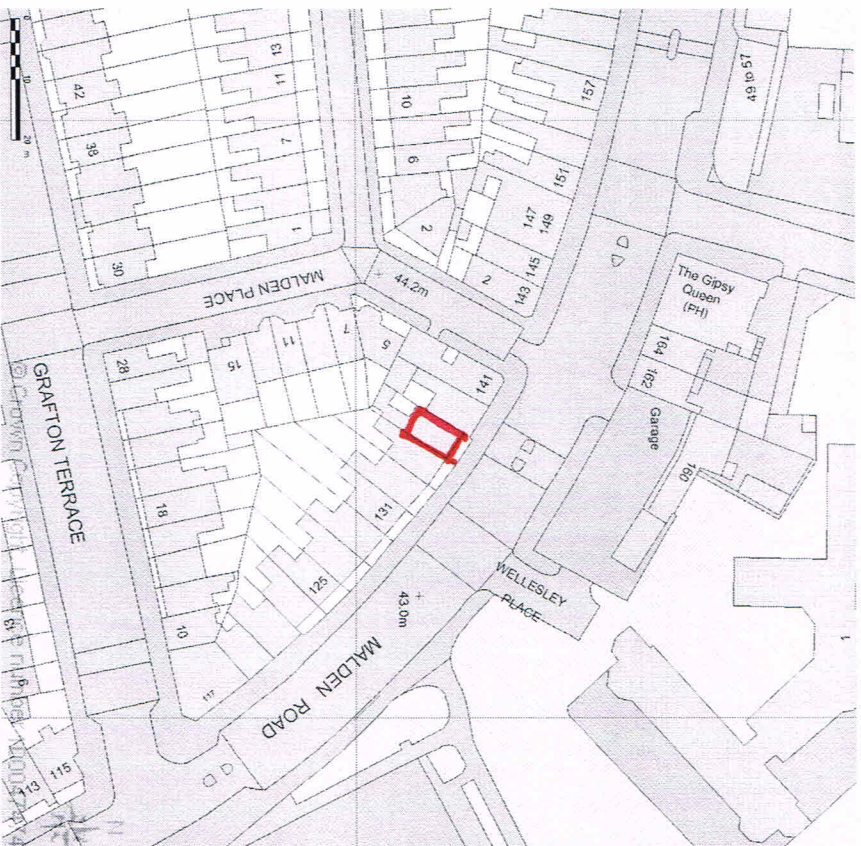

SITE LOCATION PLAN

AREA 2 HA

SCALE: 1:1250 on A4

CENTRE COORDINATES: 528052 , 185112

Supplied by Streetwise Maps Ltd

www.streetwise.net

Licence No: 100047474