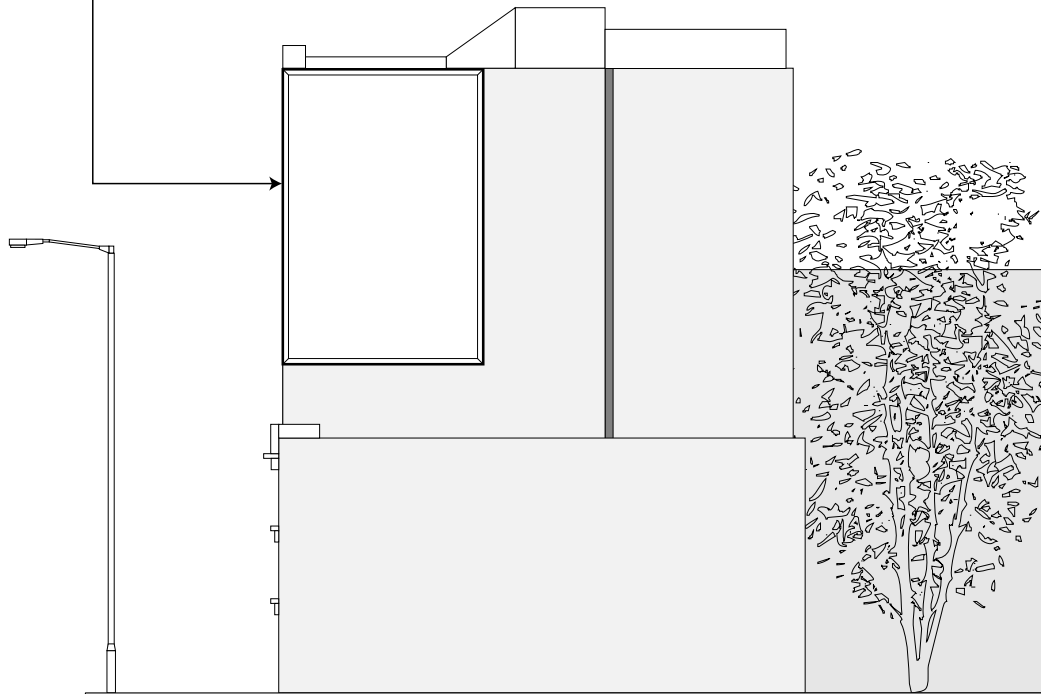

EXISTING ELEVATION

EXISTING POSTER PANEL

NEW COLLEGE COURT

NEW COLLEGE PARADE

PROPOSED ELEVATION

PROPOSED POSTER PANEL

NEW COLLEGE COURT

NEW COLLEGE PARADE

Site:
New College Court, New College Parade,
Finchley Road, London, NW3 5EP

Title:
Existing & Proposed
Elevations

Proposal:
New Digital Display

Date:
24 February 2014

Dwg. No:
002061/002

Scale: 1:200@A4