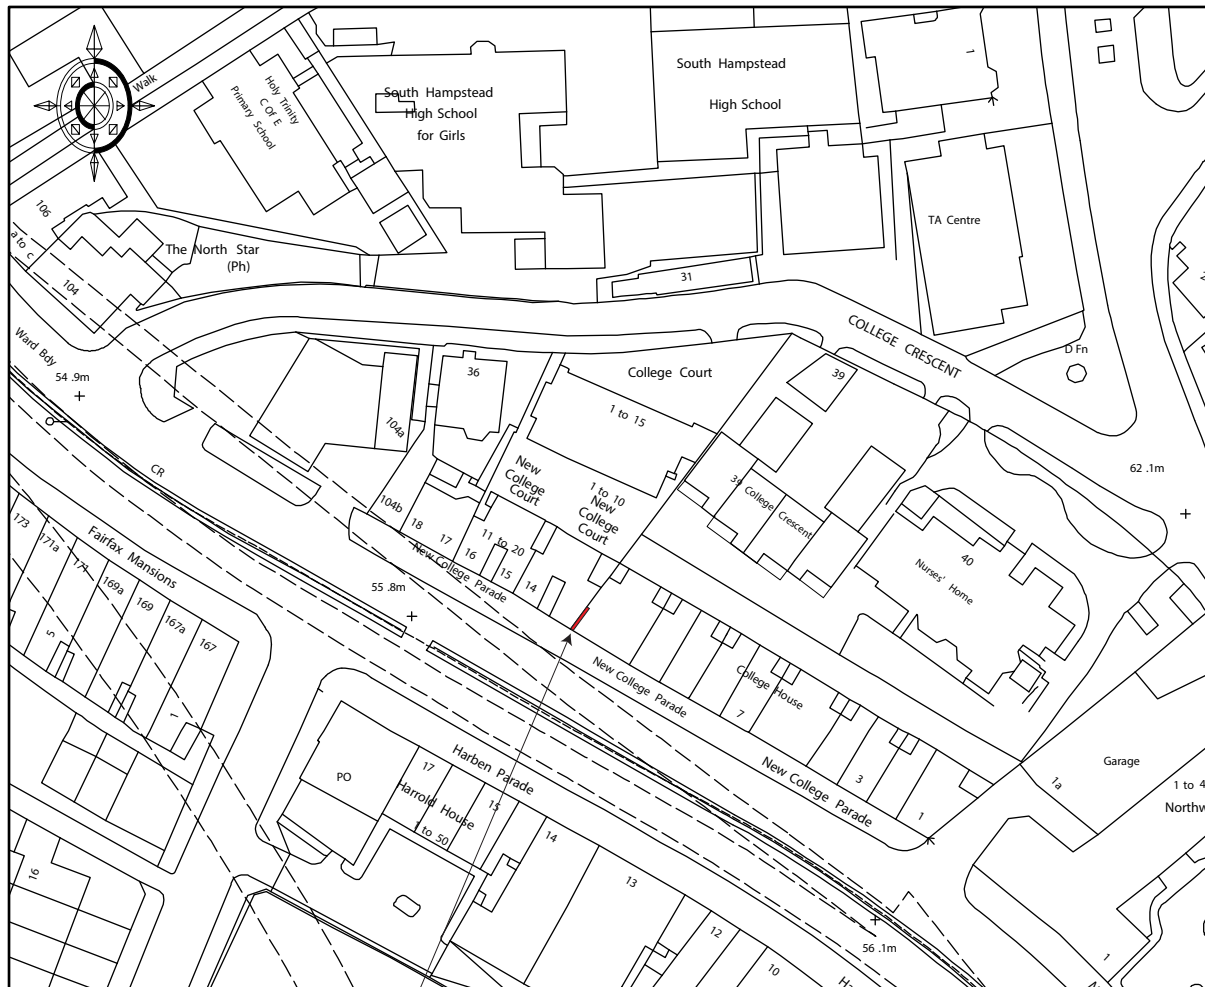

# SITE LOCATION PLAN

 Poster Panel Location

Site: New College Court, New College Parade, Finchley Road, London, NW3 5EP	Title: Location Plan	Proposal: New Digital Display	Date: 24 February 2014	Dwg. No.: 002061/001	Scale: 1:1250@A4 
---	-------------------------	----------------------------------	---------------------------	-------------------------	---