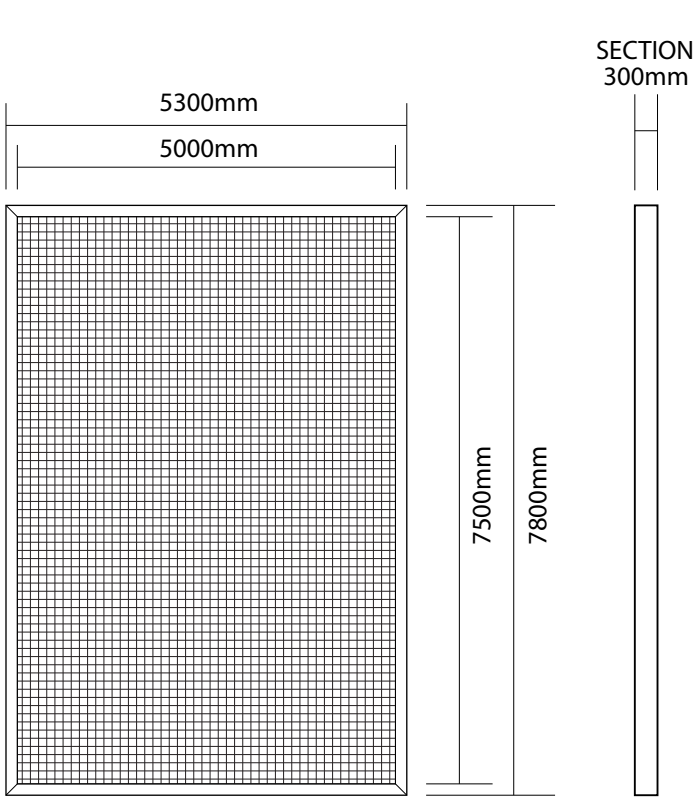

STANDARD SPECIFICATION

AS EXISTING
LIGHTBOX SPECIFICATION

INTERNAL ILLUMINATION
by series of neon tube lights

AS PROPOSED
DIGITAL SPECIFICATION

INTERNAL ILLUMINATION
LED lights

<p>Title: Standard Specification</p>	<p>Proposal: Conversion from Back light Display to New Digital Display</p>	<p>Dwg. No: A00001</p>	<p>Scale: 1:100@A4</p>
--	--	----------------------------	------------------------