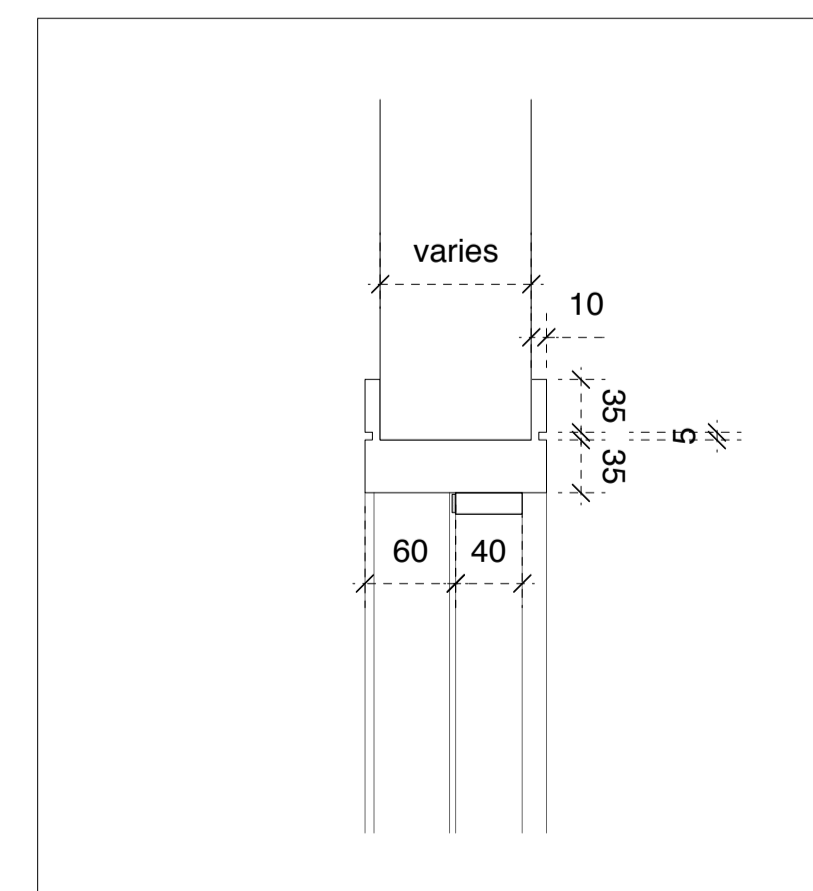

Door Type 1 (1:20)
 Width - To be confirmed on site
 Height - To be confirmed on site
 DK.01

Door Type 2 (1:20)
 Width - To be confirmed on site
 Height - To be confirmed on site
 DK.02

Door Type 4 (1:20)
 Width - To be confirmed on site
 Height - To be confirmed on site
 DK.04, DK.05 (Handled)

Door Type 5 (1:20)
 Width - To be confirmed on site
 Height - To be confirmed on site
 DK.06

Door Type 6 (1:20)
 Width - To be confirmed on site
 Height - To be confirmed on site
 DK.07

Door Details (Scale 1:5)

Detail 1 - Standard hinge

Detail 2 - Standard closer

Detail 3 - Standard head detail