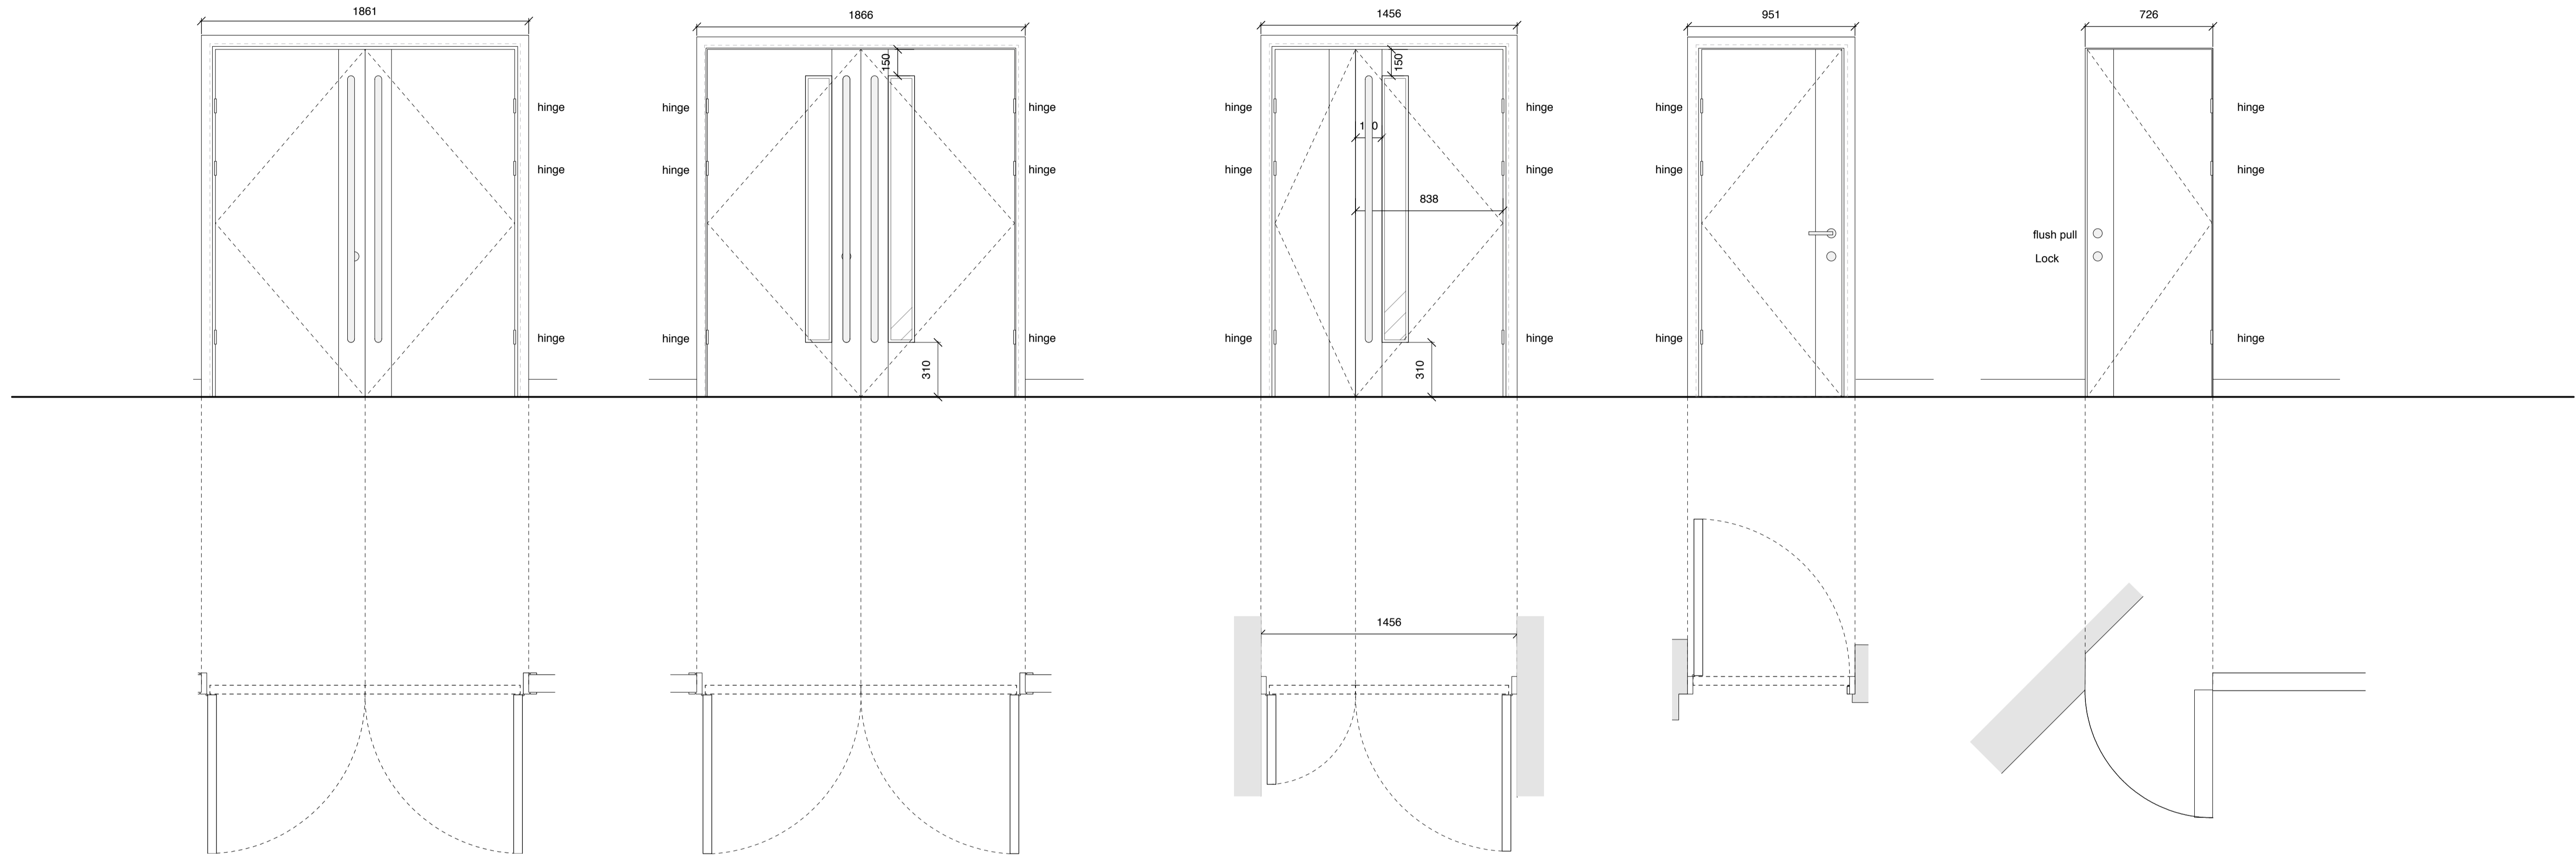

Door Type 1 (1:20)
 Width - To be confirmed on site
 Height - To be confirmed on site
 DK.01

Door Type 2 (1:20)
 Width - To be confirmed on site
 Height - To be confirmed on site
 DK.02

Door Type 4 (1:20)
 Width - To be confirmed on site
 Height - To be confirmed on site
 DK.04, DK.05 (Handled)

Door Type 5 (1:20)
 Width - To be confirmed on site
 Height - To be confirmed on site
 DK.06

Door Type 6 (1:20)
 Width - To be confirmed on site
 Height - To be confirmed on site
 DK.07

Door Details (Scale 1:5)

Detail 1 - Standard hinge

Detail 2 - Standard closer

Detail 3 - Standard head detail