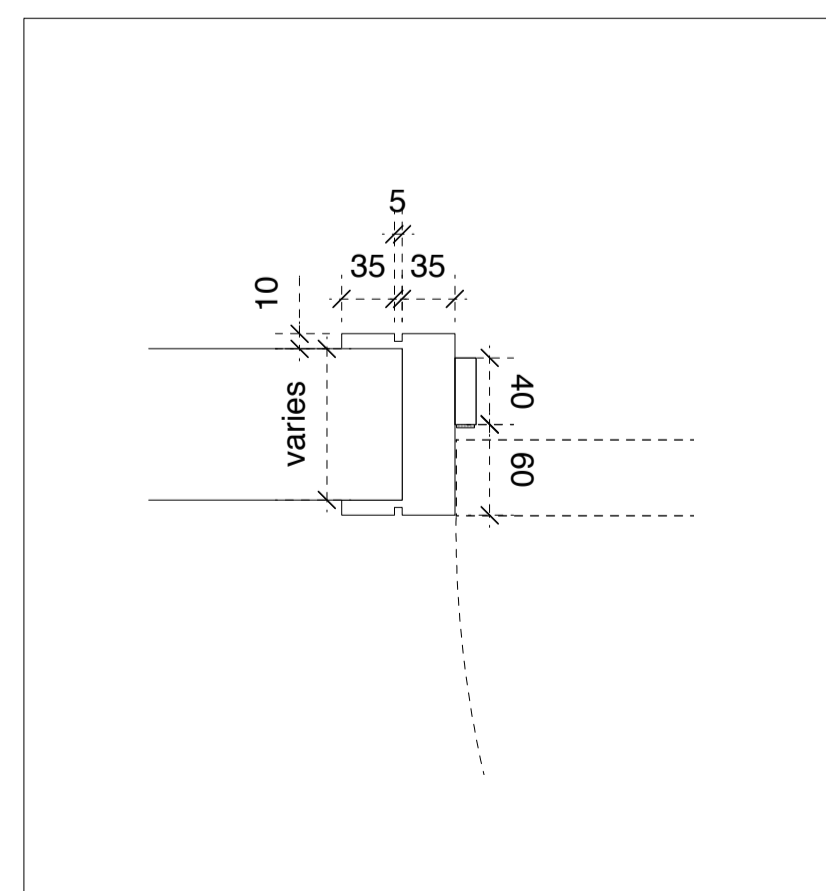

Door Type 1 (1:20)
 Width - To be confirmed on site
 Height - To be confirmed on site
 DK.01

Door Type 2 (1:20)
 Width - To be confirmed on site
 Height - To be confirmed on site
 DK.02

Door Type 4 (1:20)
 Width - To be confirmed on site
 Height - To be confirmed on site
 DK.04, DK.05 (Handled)

Door Type 5 (1:20)
 Width - To be confirmed on site
 Height - To be confirmed on site
 DK.06

Door Type 6 (1:20)
 Width - To be confirmed on site
 Height - To be confirmed on site
 DK.07

Door Details (Scale 1:5)

Detail 1 - Standard hinge

Detail 2 - Standard closer

Detail 3 - Standard head detail