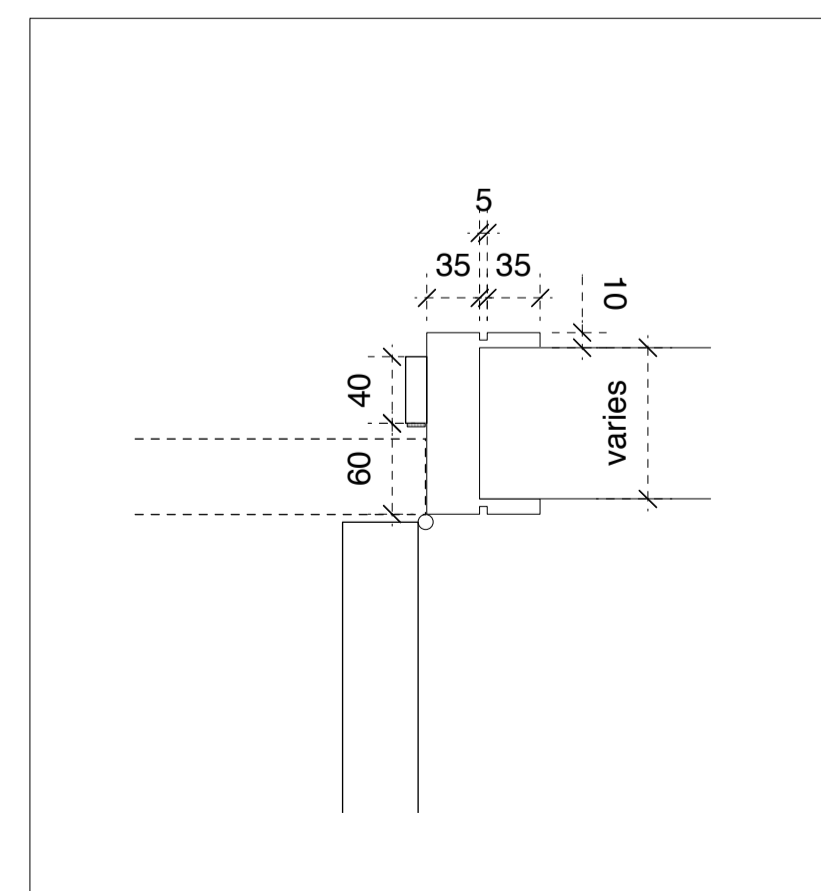

Door Type 1 (1:20)
 Width - To be confirmed on site
 Height - To be confirmed on site
 DK.01

Door Type 2 (1:20)
 Width - To be confirmed on site
 Height - To be confirmed on site
 DK.02

Door Type 4 (1:20)
 Width - To be confirmed on site
 Height - To be confirmed on site
 DK.04, DK.05 (Handled)

Door Type 5 (1:20)
 Width - To be confirmed on site
 Height - To be confirmed on site
 DK.06

Door Type 6 (1:20)
 Width - To be confirmed on site
 Height - To be confirmed on site
 DK.07

Door Details (Scale 1:5)

Detail 1 - Standard hinge

Detail 2 - Standard closer

Detail 3 - Standard head detail