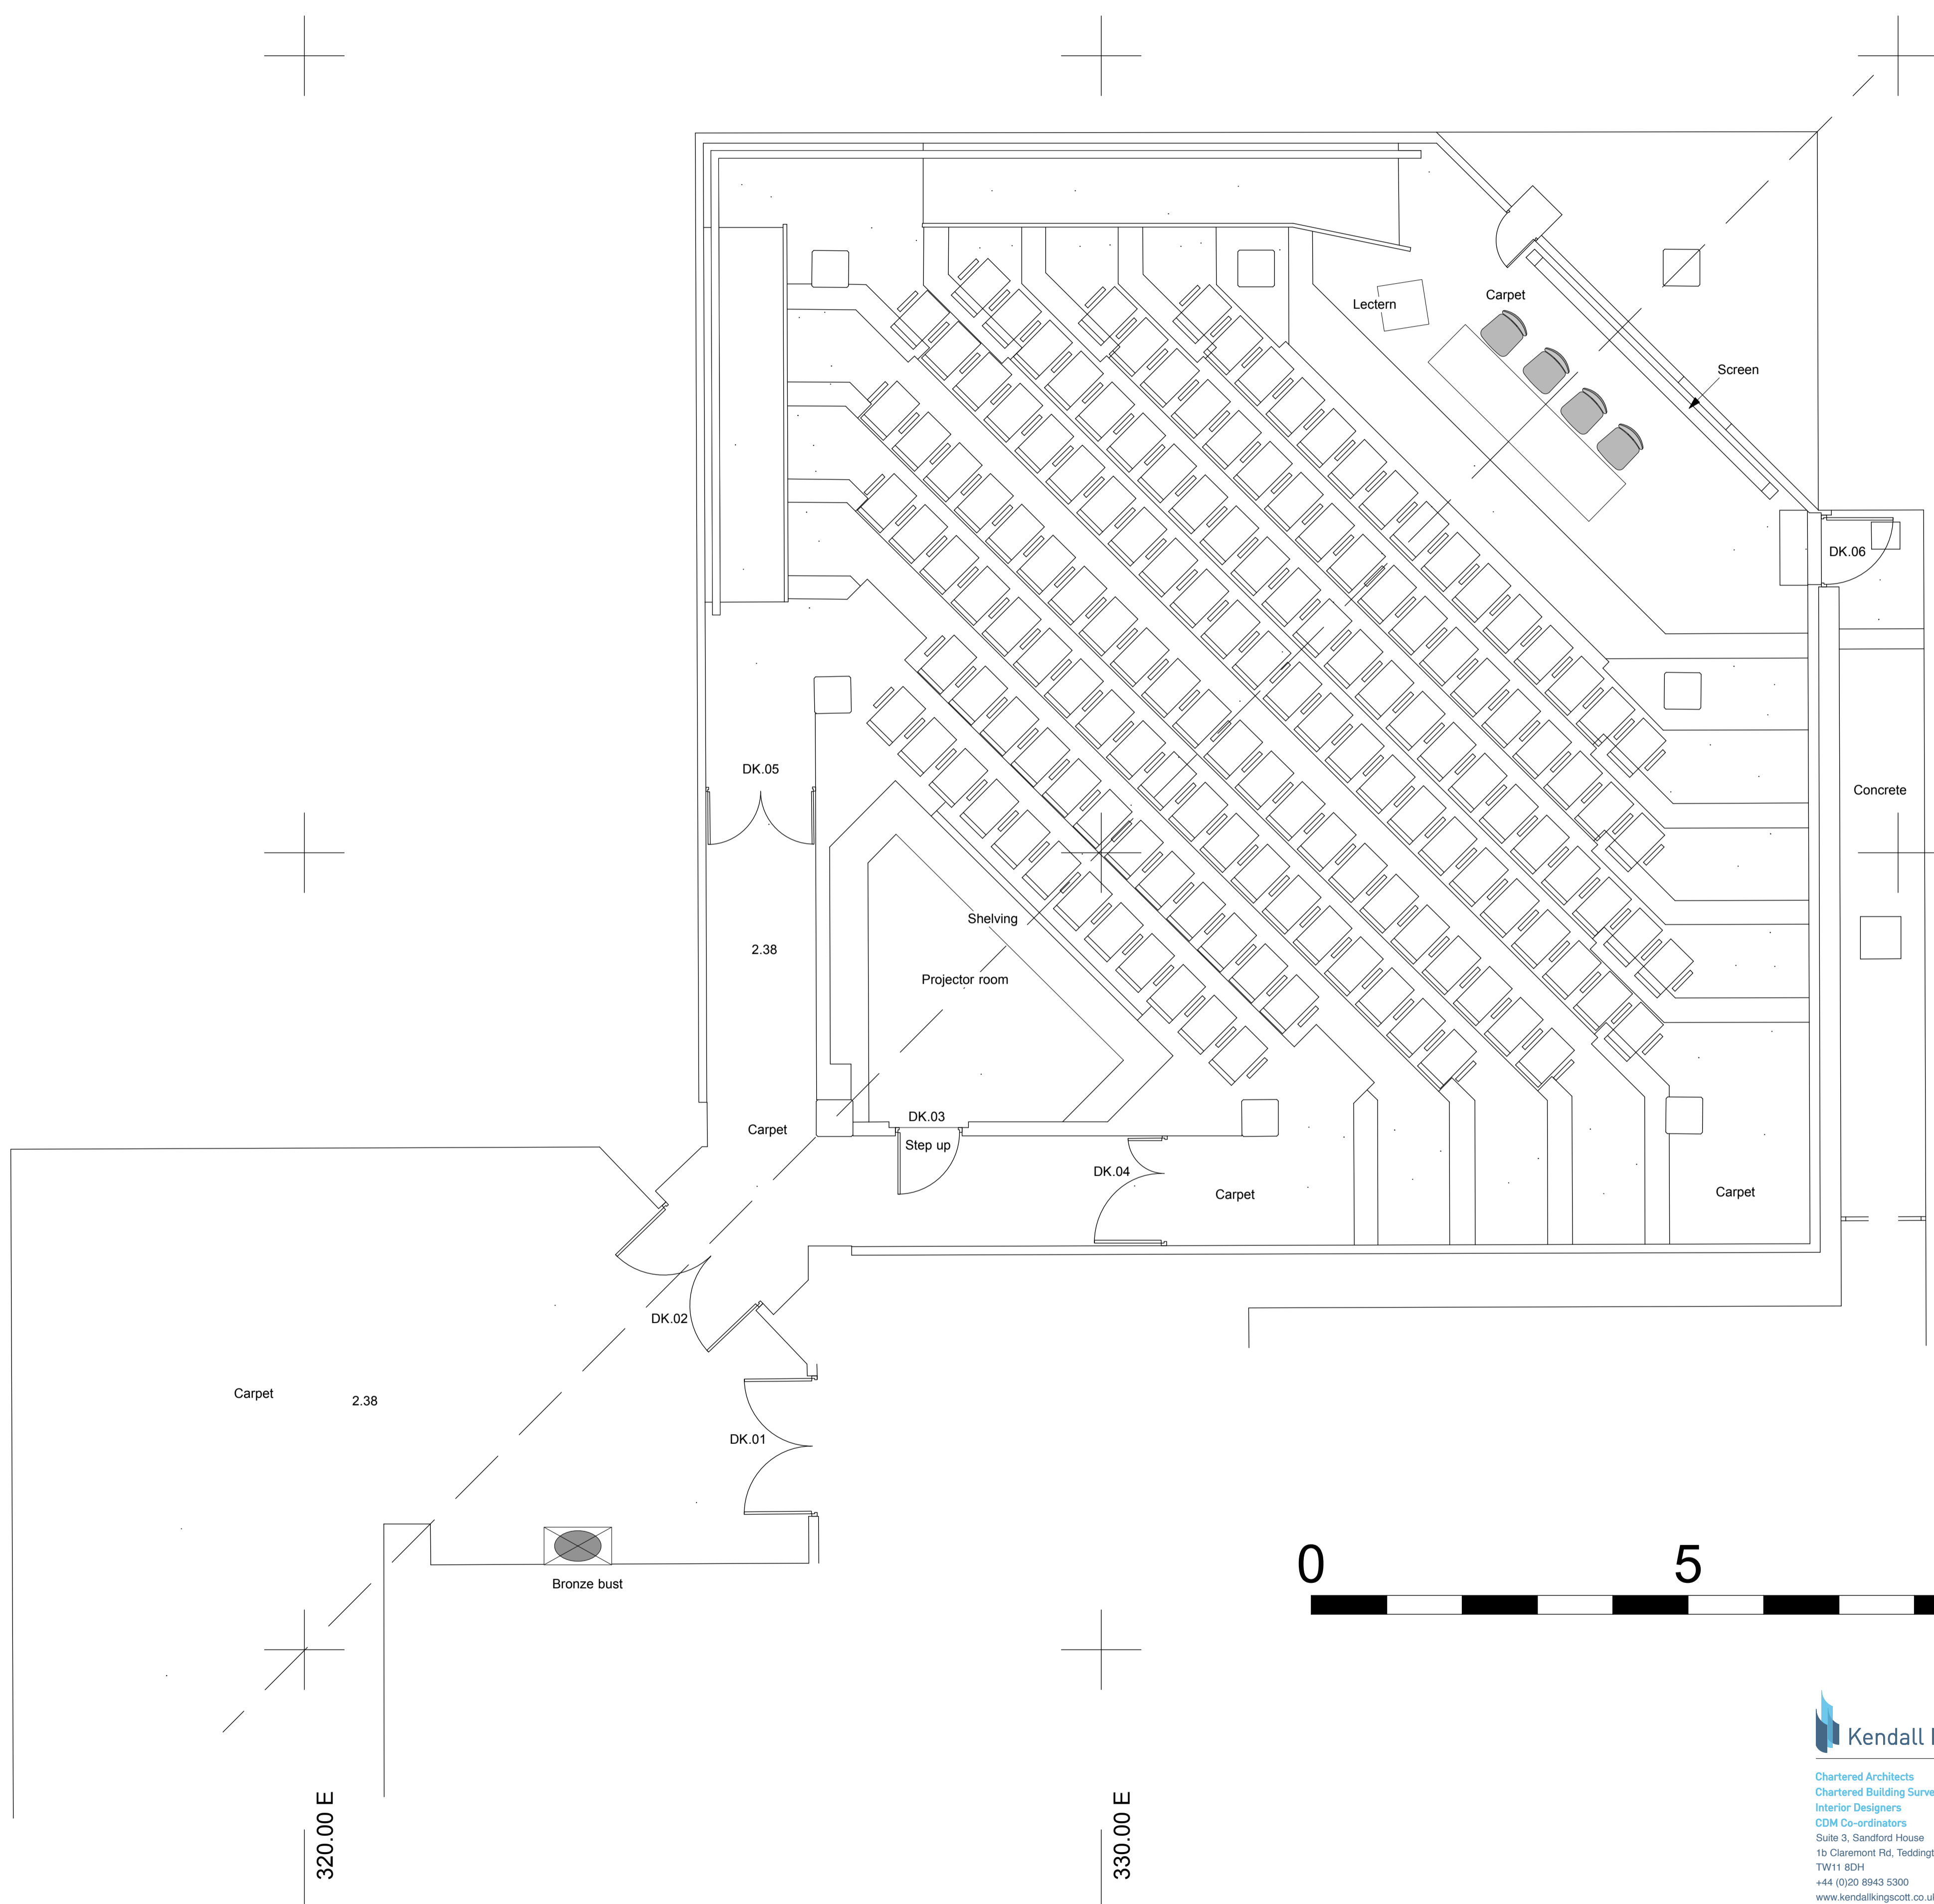

690.00 N

680.00 N

670.00 N

320.00 E

330.00 E

NOTE
145 Number of seats

Kendall Kingscott

Project
LTM Project 1.3
Khalili Lecture Theatre
Client
SOAS, University of London

Drawing Title		Lower Ground Floor Plan Existing Layout	
Project No.	Drawing No.	Rev.	
130305 L(0)01	A		
Date	Drawn	Checked	Status
27/1/15	JA	GC	PRELIMINARY