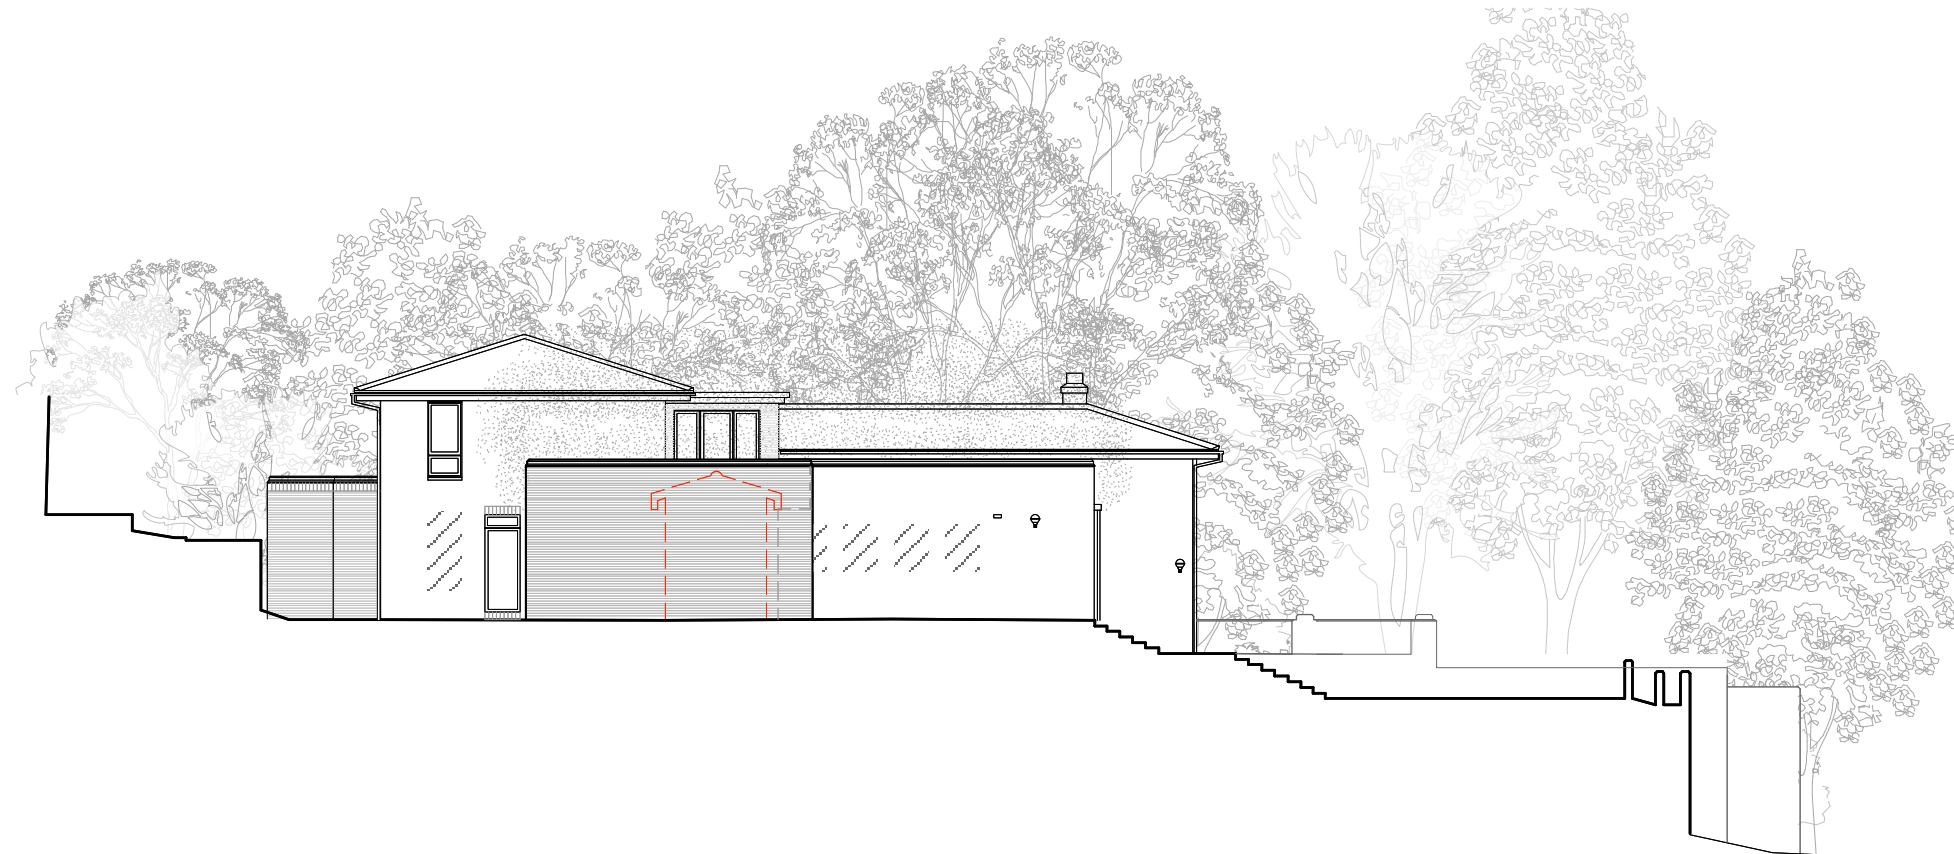

Existing North Elevation

Proposed North Elevation

0 1m 2m 4m 8m

A Front basement lowered and overlaid
with green roof Jan 2015
REVISION DATE

Yeates Design LLP
74 Clerkenwell Road
London EC1M 5QA
tel: 020 7251 6667
www.yeatesdesign.co.uk

PROJECT : 5 HIGHFIELD GROVE
HIGHGATE, LONDON
N6 6 HN

DRAWING : COMPARATIVE ELEVATION
NORTH

SCALE : 1:200 @ A3

DATE : JULY 2014

DWG NO. 548/P/021 A DWN BY :

DRAWING STATUS : FOR INFORMATION
FOR PLANNING FOR CONSTRUCTION