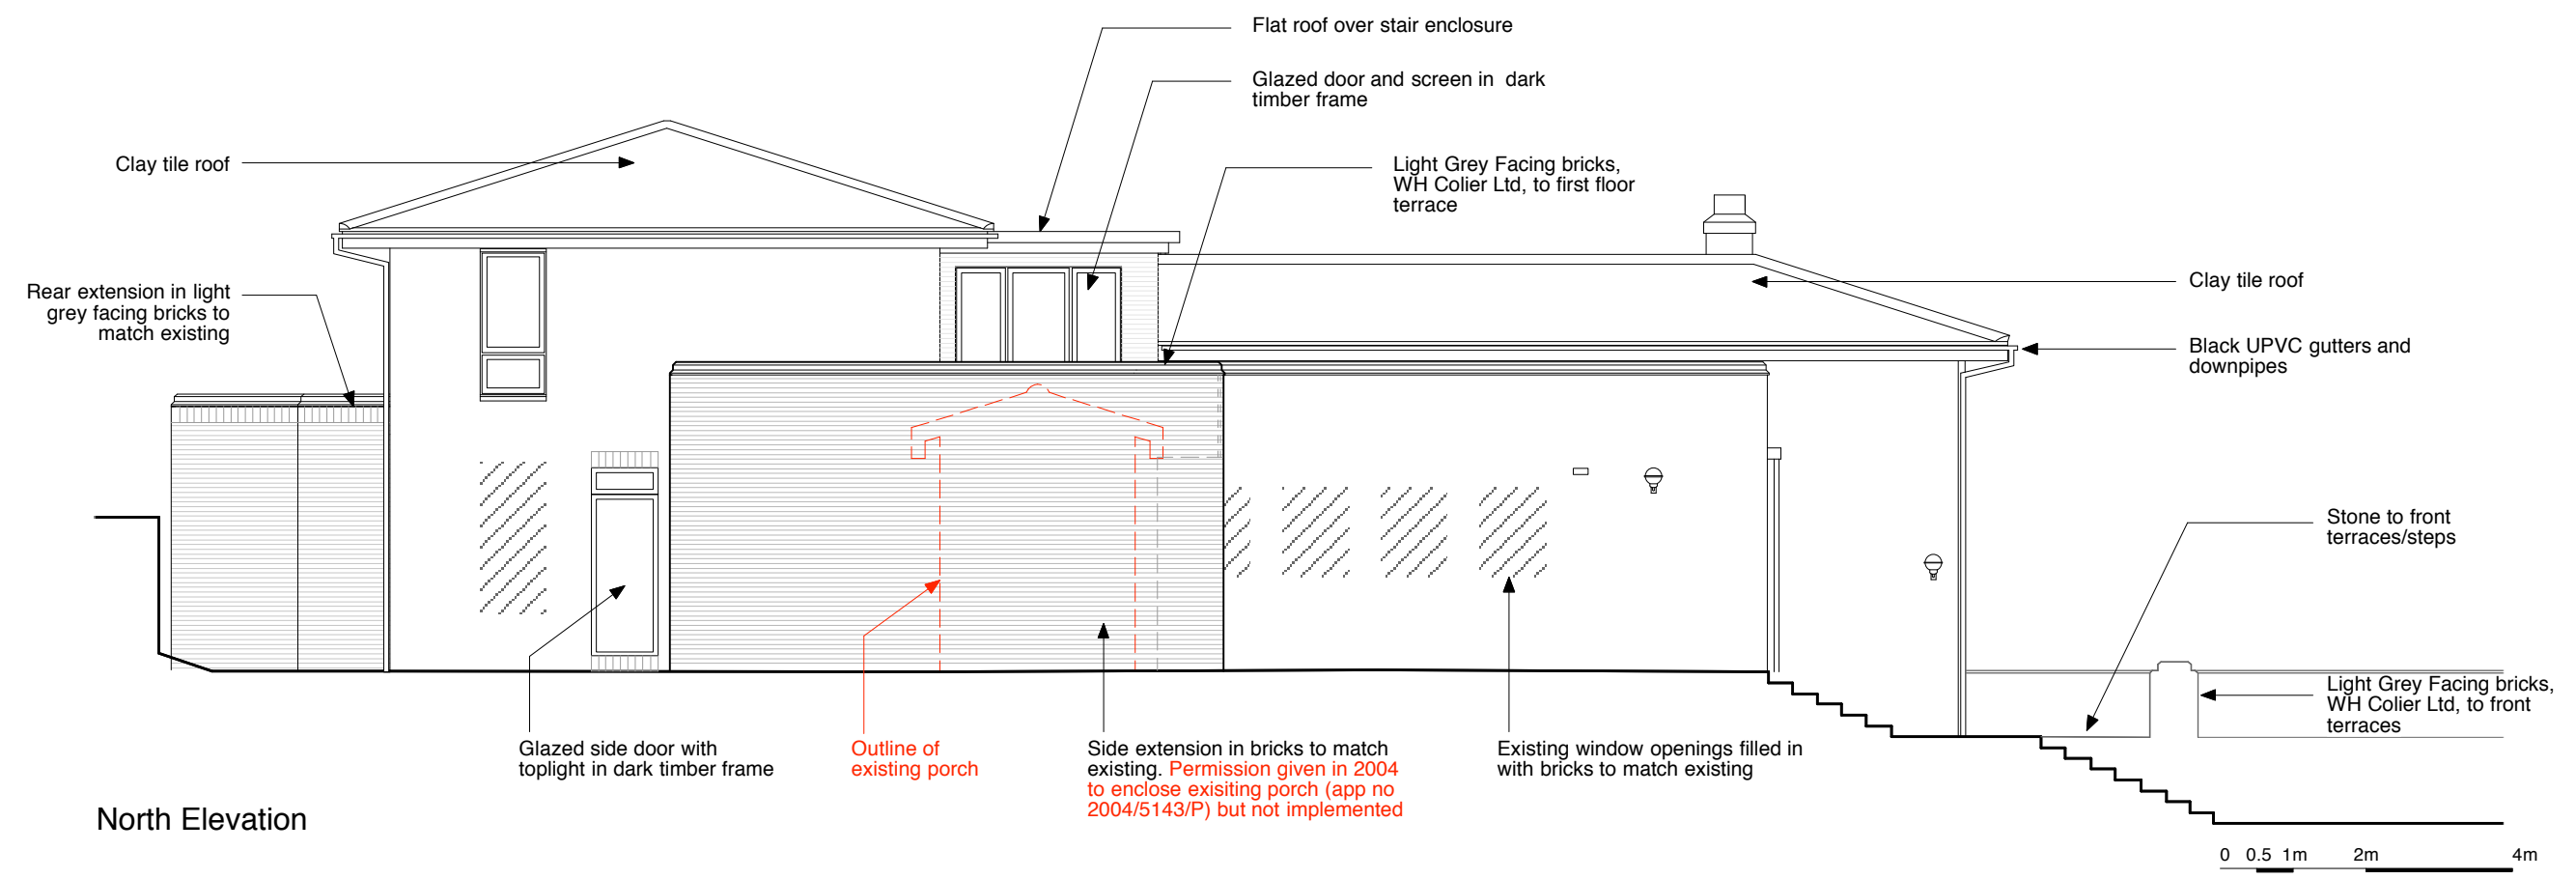

South Elevation

North Elevation

A Front basement lowered and overlaid with green roof Feb 2015

REVISION DATE

Yeates Design LLP  
 74 Clerkenwell Road  
 London EC1M 5QA  
 tel: 020 7251 6667  
 www.yeatesdesign.co.uk

PROJECT : 5 HIGHFIELD GROVE  
 HIGHGATE, LONDON  
 N6 6 HN

DRAWING : PROPOSED ELEVATIONS  
 NORTH AND SOUTH

SCALE : 1:100 @ A3

DATE : JULY 2014

DWG NO. 548/P/016 A DWN BY :

DRAWING STATUS : FOR INFORMATION   
 FOR PLANNING  FOR CONSTRUCTION