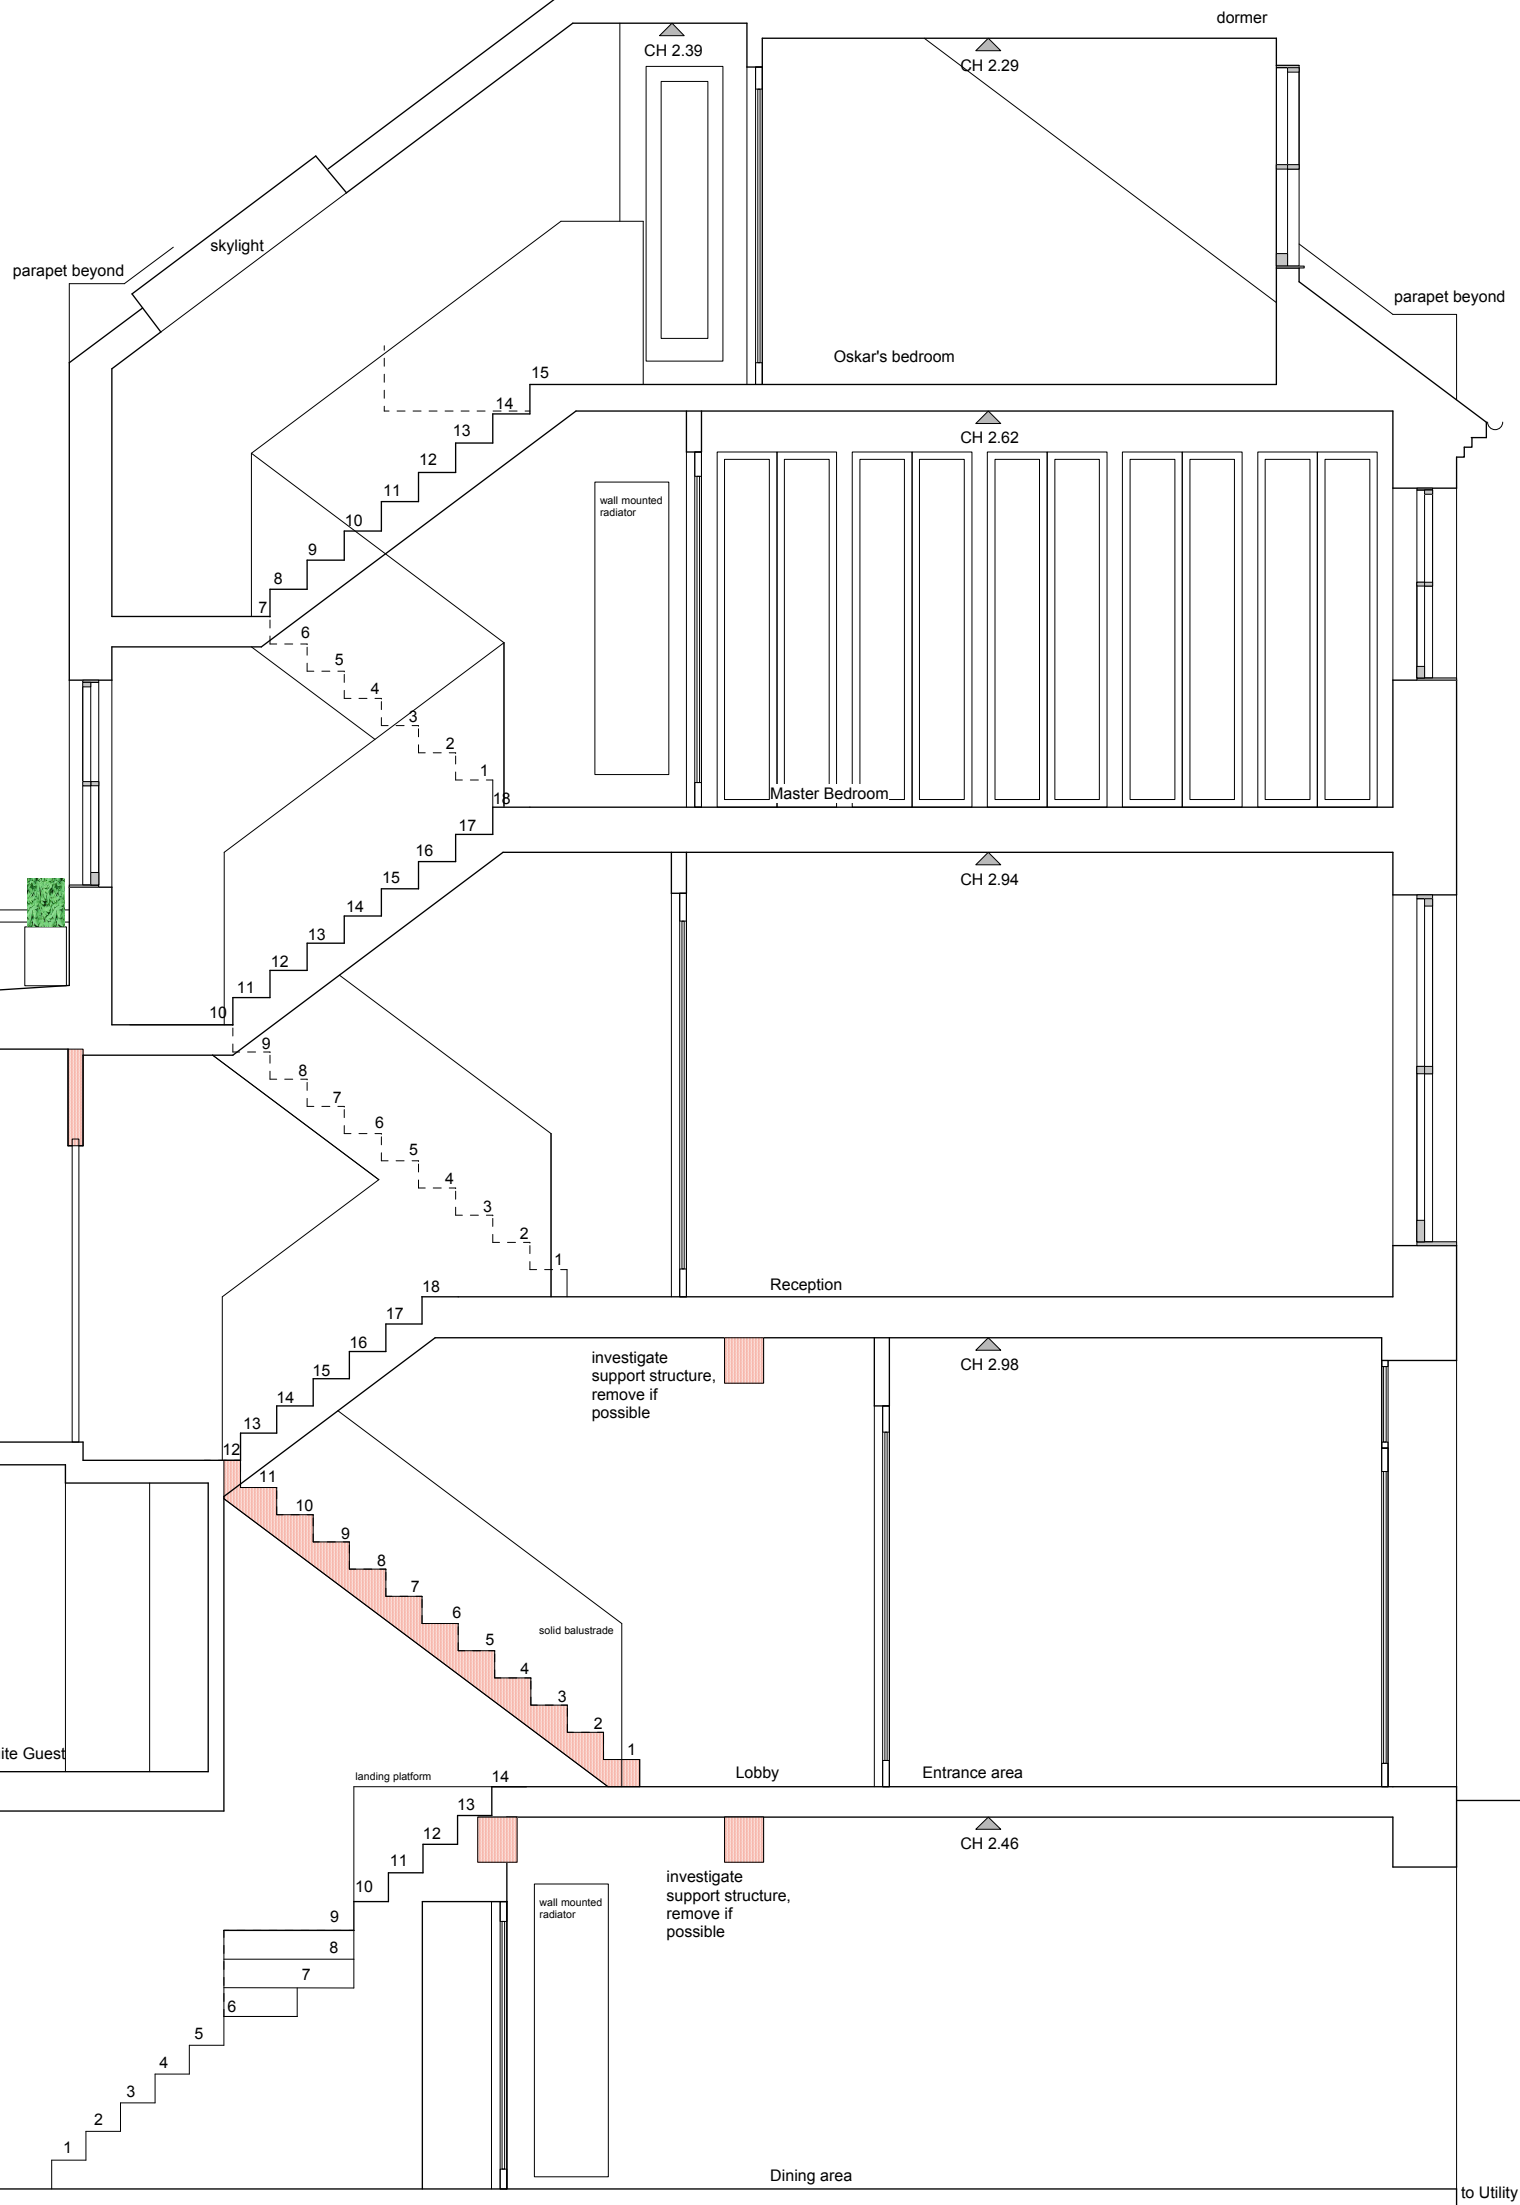

This drawing is the copyright of **ZUHAUSE**. It may not be copied or disclosed to any third party for any purpose except as authorised in writing by **ZUHAUSE**.

Do not scale this drawing. Figured dimensions only are to be used in preference to small scale drawings. All dimensions are to be checked on site before work proceeds. Any errors or omissions are to be reported to **ZUHAUSE**. If in doubt ask.

The contractor is to provide full sized setting out drawings based on information contained in this drawing for **ZUHAUSE** to approve prior to commencing manufacture.

This drawing is to be read in conjunction with all the relevant consultants and / or specialist drawings or documents and any discrepancies or variations are to be notified to **ZUHAUSE** before the affected work commences.

Rev. Notes Revision date

Project

3 CHRISTCHURCH HILL
London, NW3 1JY

Drawing title

Section
Existing

Date 16/12/14 Drawn by HH Scale 1:50@A3

ZUHAUSE