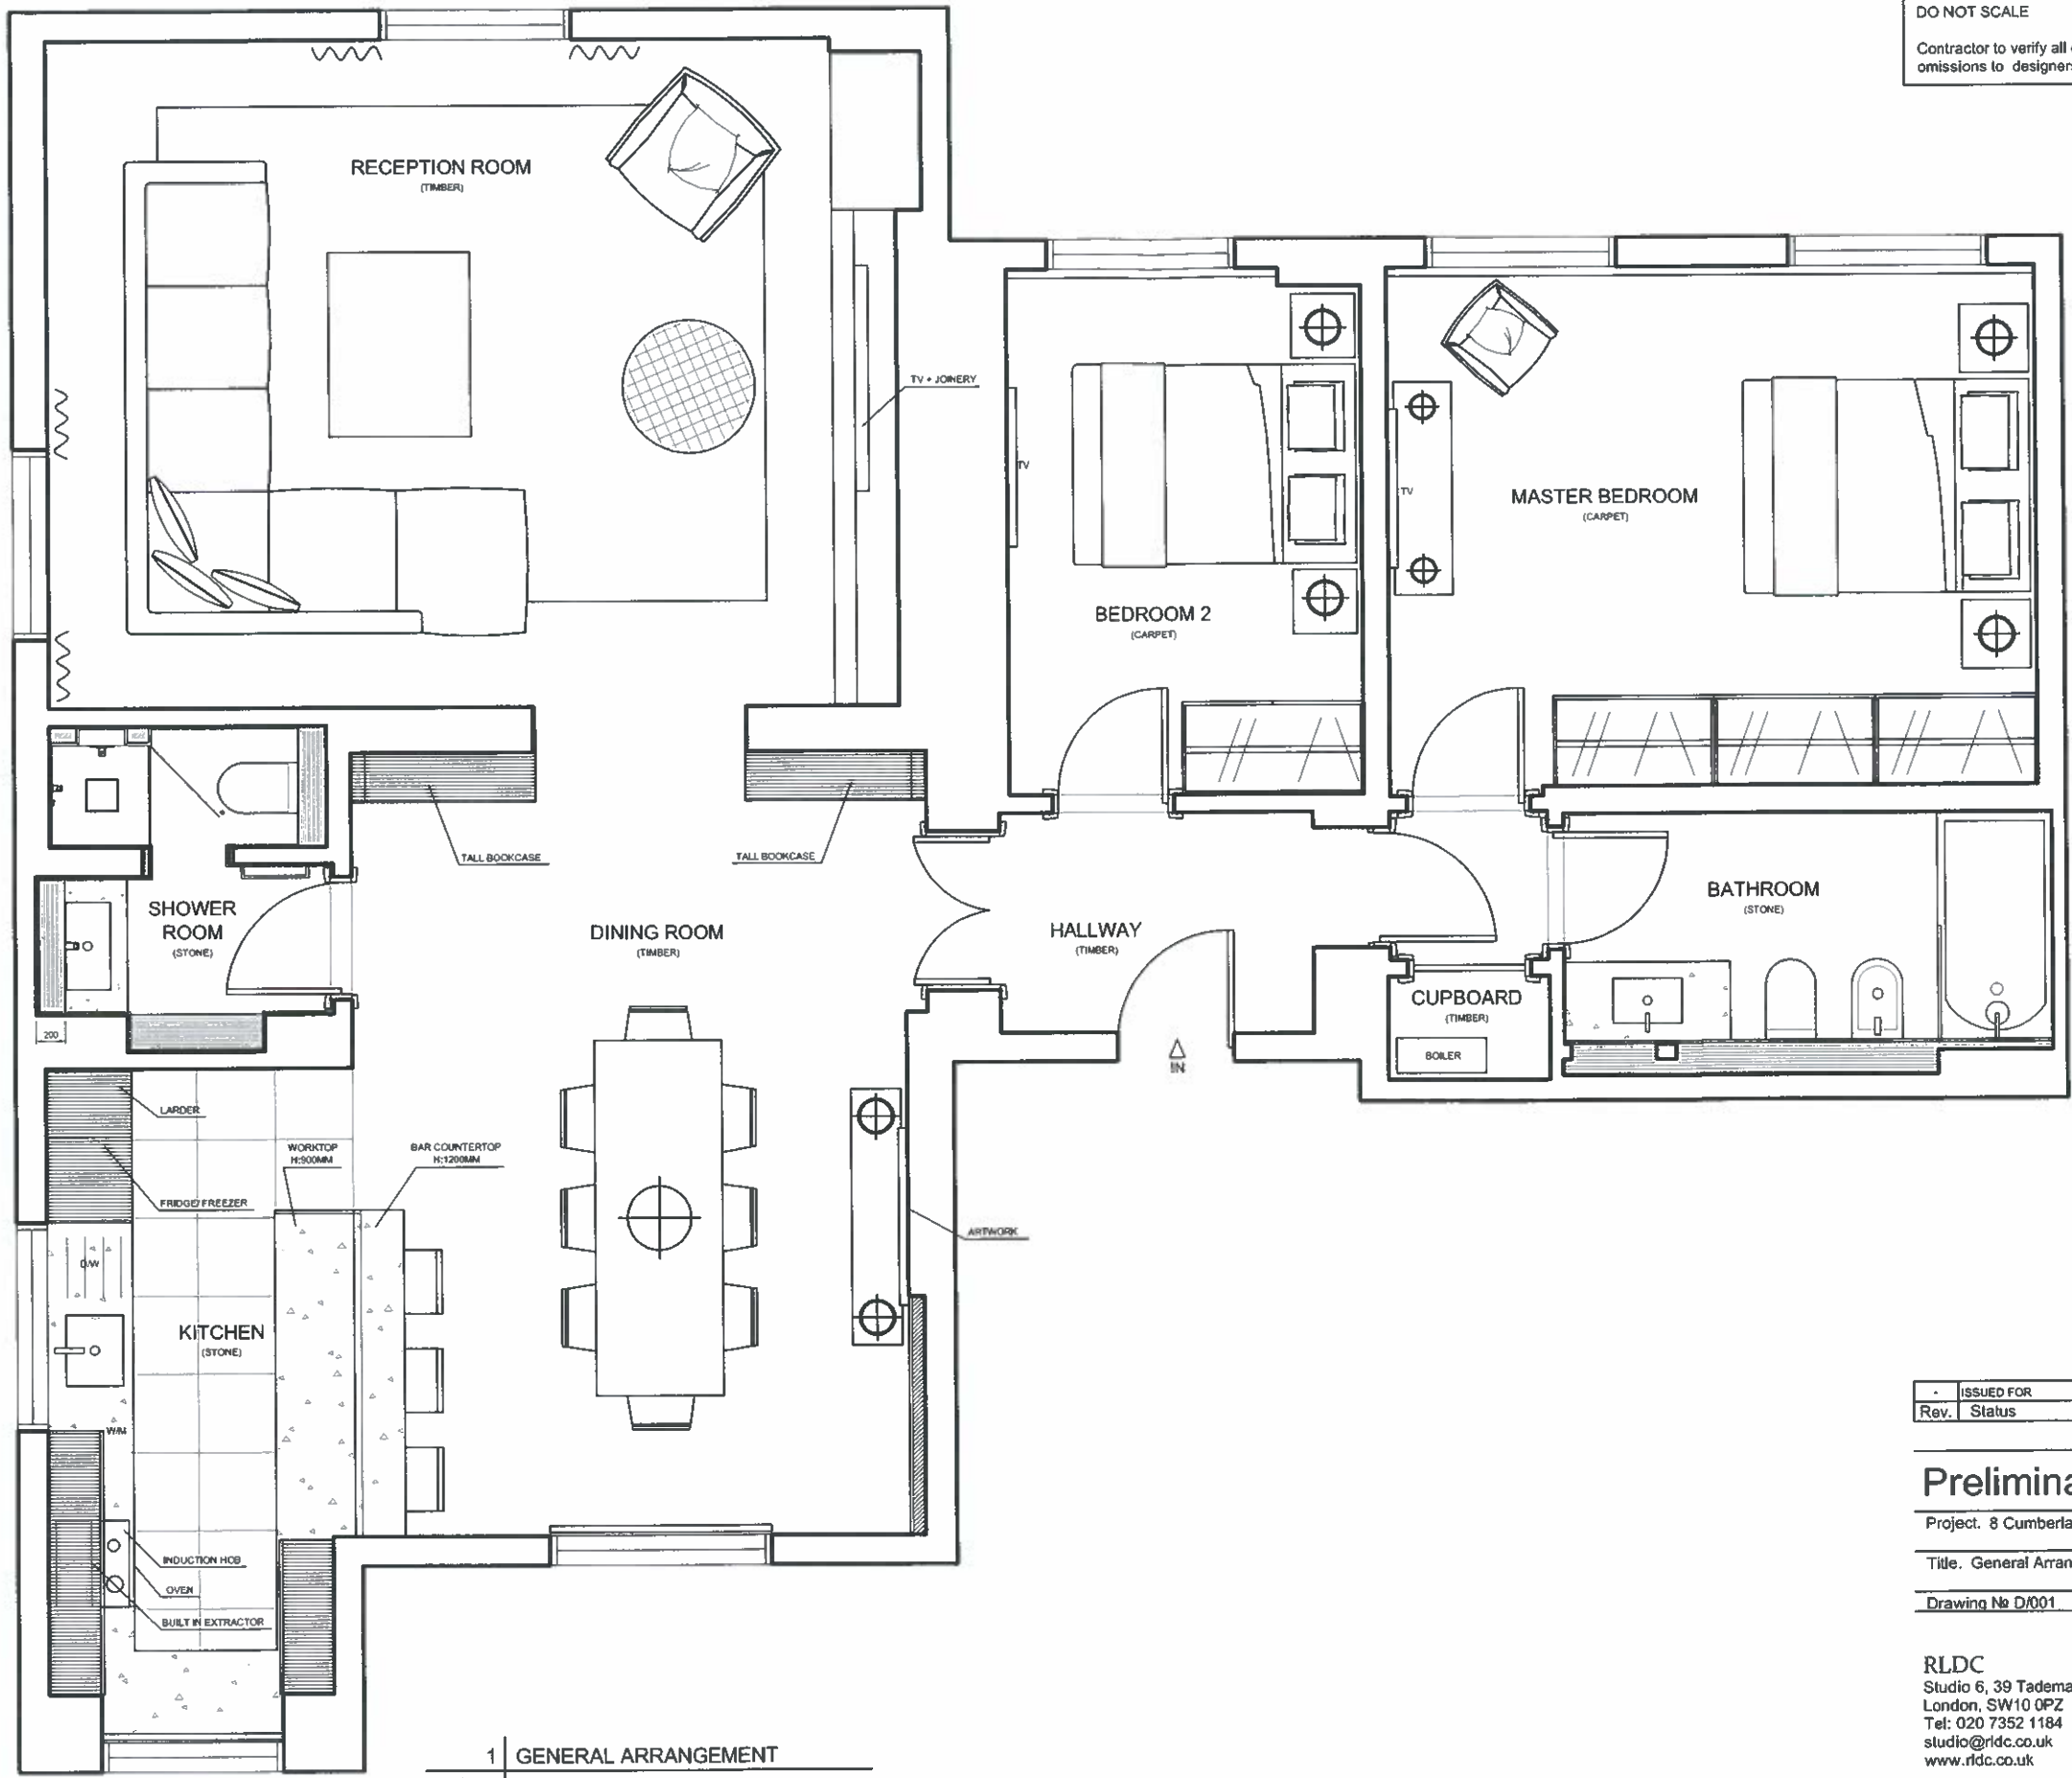

NOTES
 DO NOT SCALE
 Contractor to verify all dimensions on site and report any errors and omissions to designers before commencing of work.

1 | GENERAL ARRANGEMENT
 D/001 | 1:50

ISSUED FOR	JT	01/10/2014
Rev.	Status	Drawn Issue Date

Preliminary
 Project: 8 Cumberland Terrace
 Title: General Arrangement - Proposed
 Drawing No D/001 Scale 1:50 @ A3

RLDC
 Studio 6, 39 Tadema Road,
 London, SW10 0PZ
 Tel: 020 7352 1184
 studio@rldc.co.uk
 www.rldc.co.uk