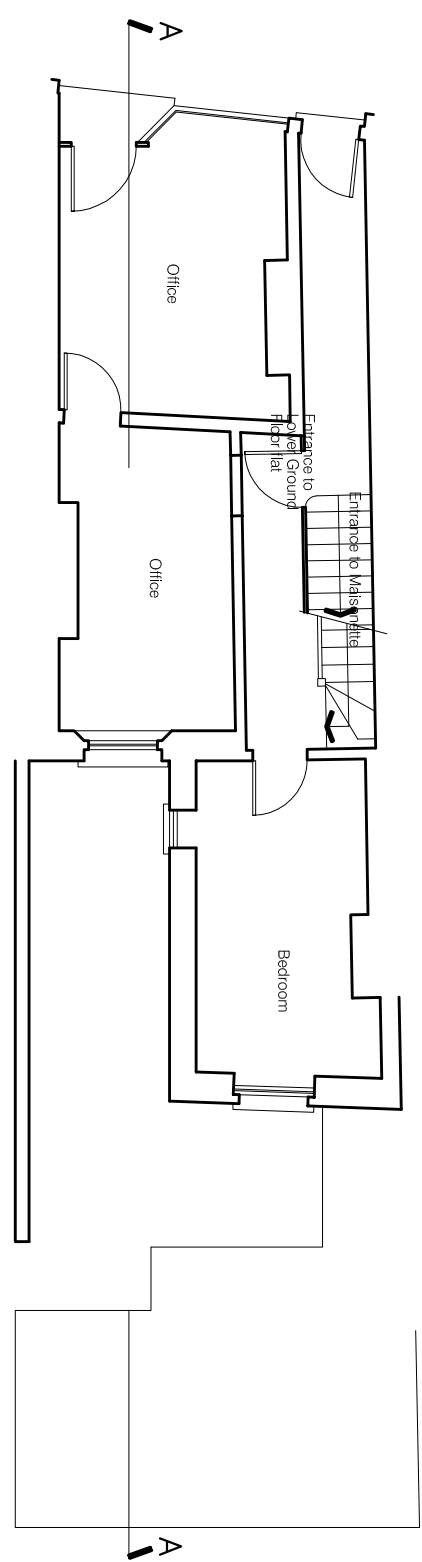

EXISTING GROUND FLOOR PLAN

A4

Yiannis Pareas Chartered Architects
 82 Mill Lane
 London NW6 1NL
 Tel 020 7431 5022 fax 020 7435 6571

82 MILL LANE
 LONDON NW6 1NL
 SCALE 1:100

PLANS
 AS PROPOSED
 DRAWING NO 376/4