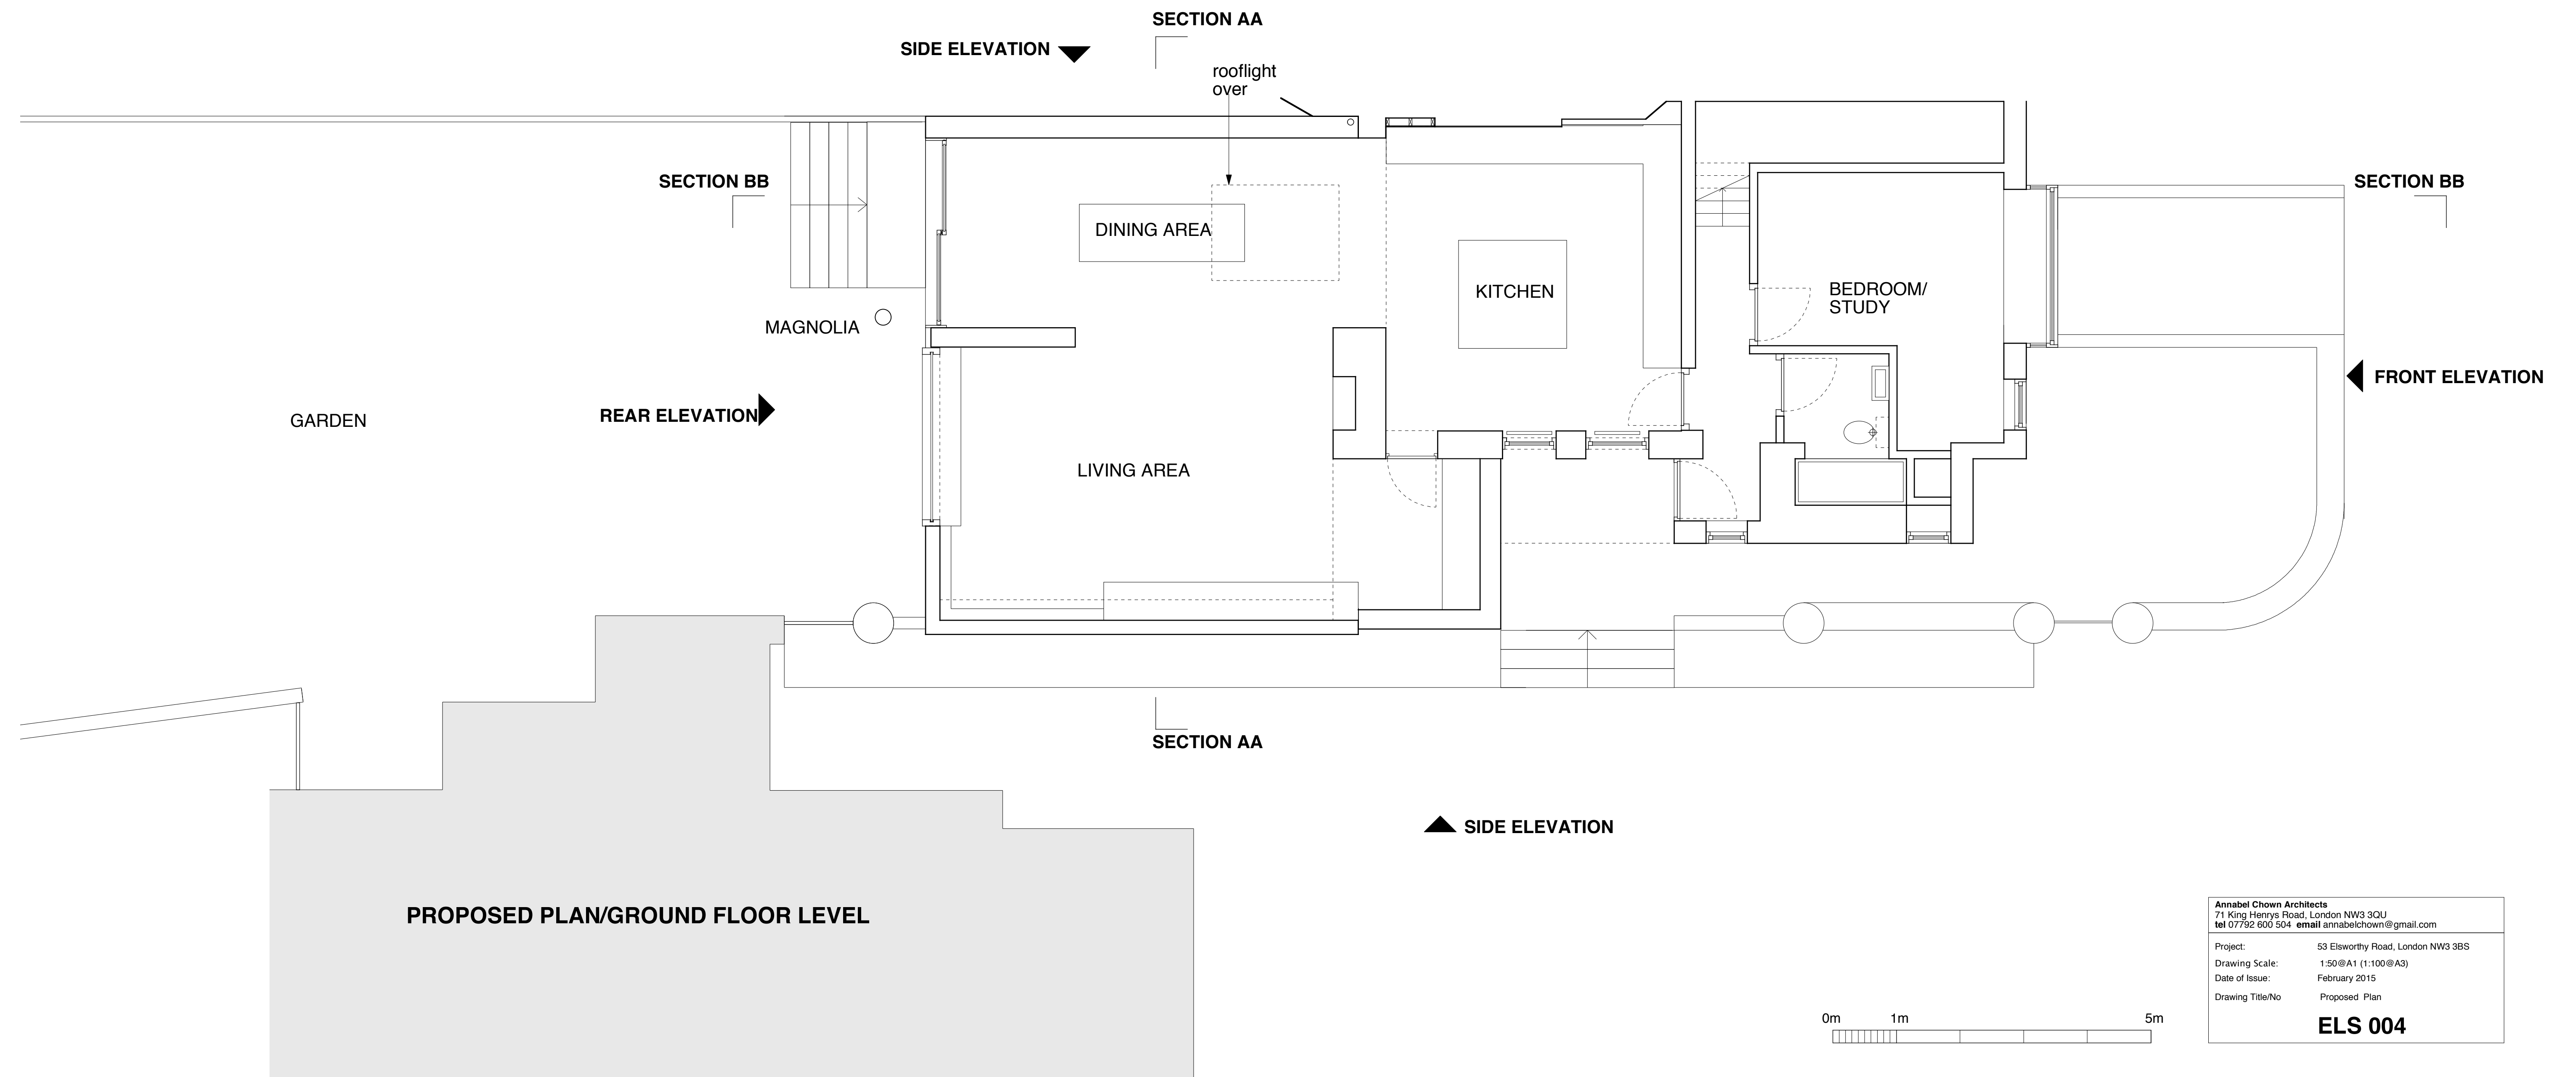

PROPOSED PLAN / ROOF LEVEL

Annabel Chown Architects 71 King Henrys Road, London NW3 3QU tel 07792 600 504 email annabelchown@gmail.com	
Project:	53 Elsworth Road, London NW3 3BS
Drawing Scale:	1:50@A1 (1:100@A3)
Date of Issue:	February 2015
Drawing Title/No	Proposed Plan
ELS 004	