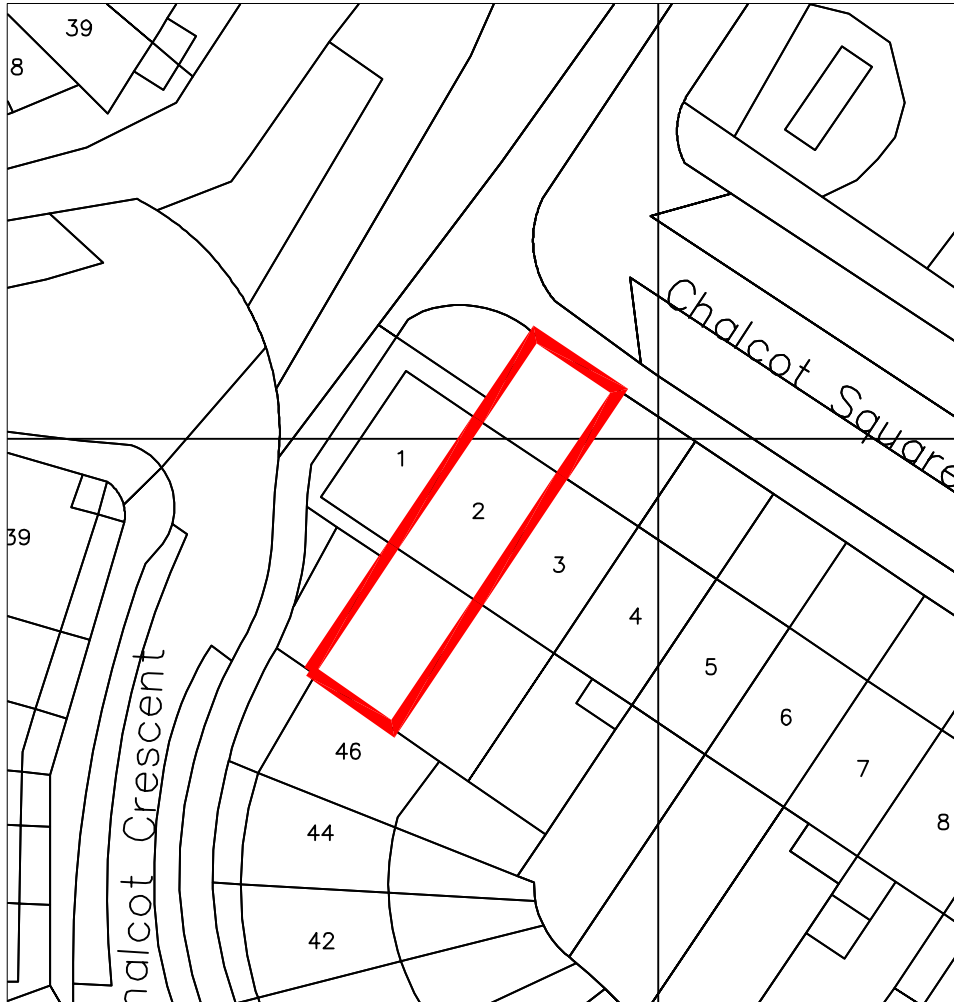

BLOCK PLAN

2 Chalcot Square

(c) UKMap Copyright. The GeoInformation Group 2013

Licence No. LANDMLON10000312111B

INDIGO
DESIGN ASSOCIATES
LIMITED

7A FILMER MEWS, 75 FILMER ROAD
LONDON, SW6 5AA

TEL: 020 7610 6122 FAX: 020 7610 6941

SCALE 1:500