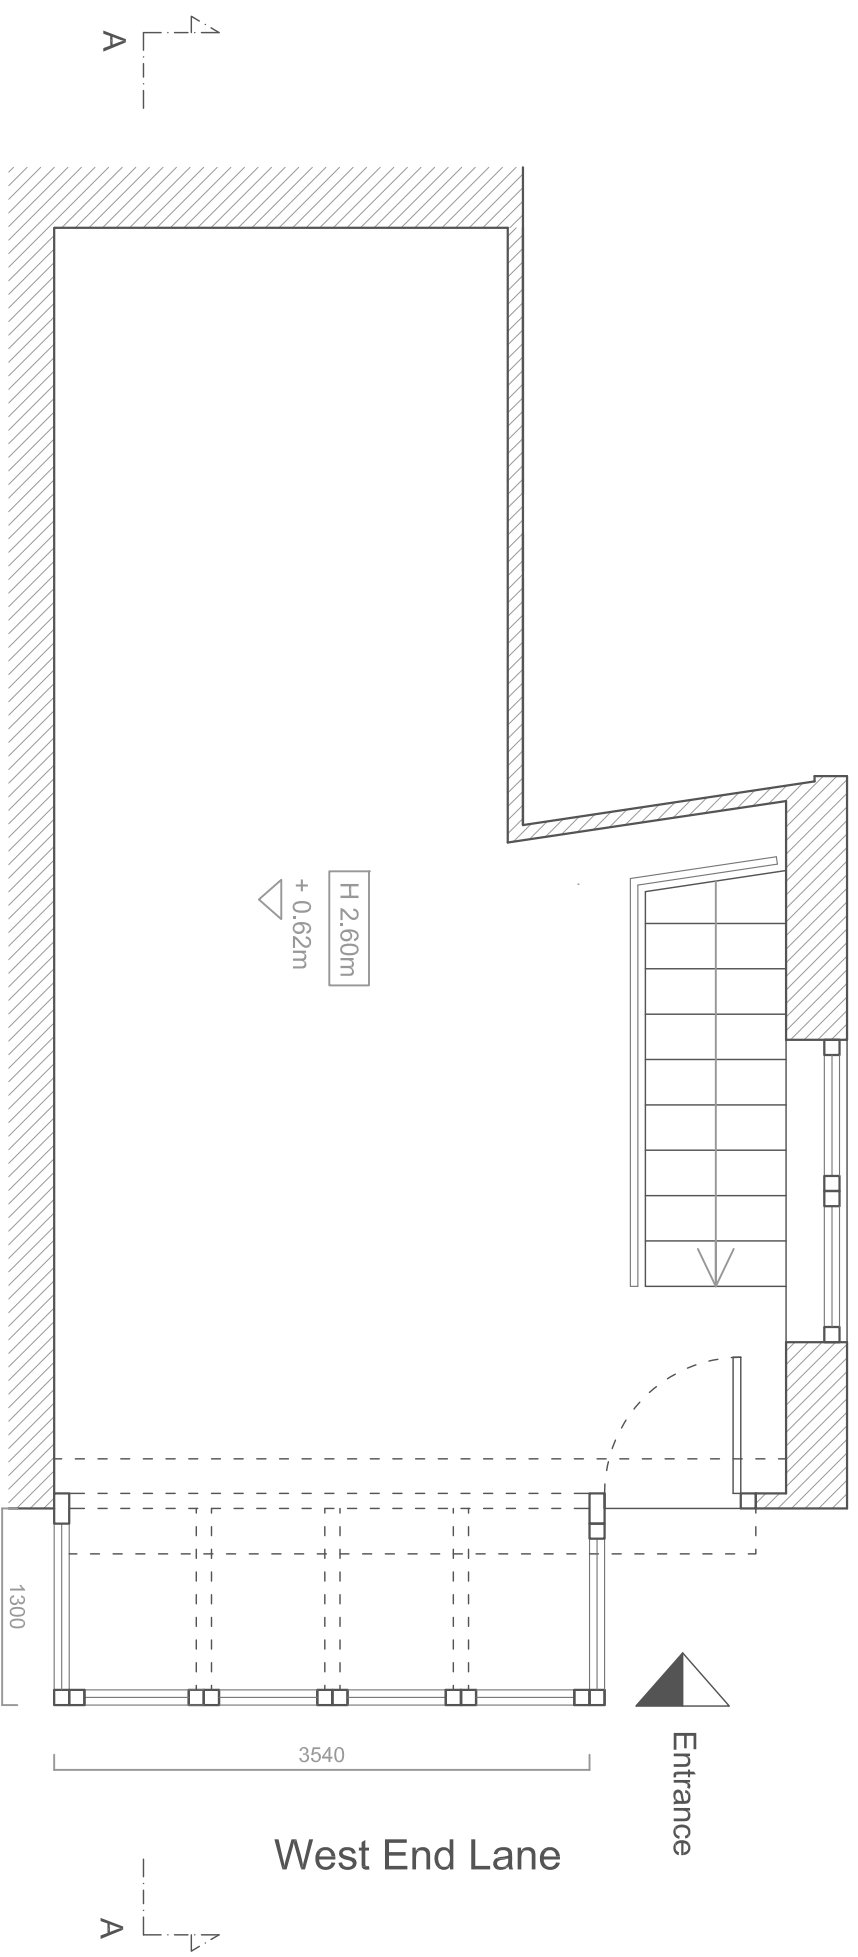

Cannon Hill

PLAN - PROPOSED

SECTION AA - PROPOSED

PROJECT TITLE	Hana Restaurant Front Window Change	SCALE	1:50 @ A3
PROJECT ADDRESS	351 West End Lane, London NW6 1LT		
DRAWING TITLE	Proposed Plan and Section AA	REV	01
		ISSUE DATE	08.02.2015