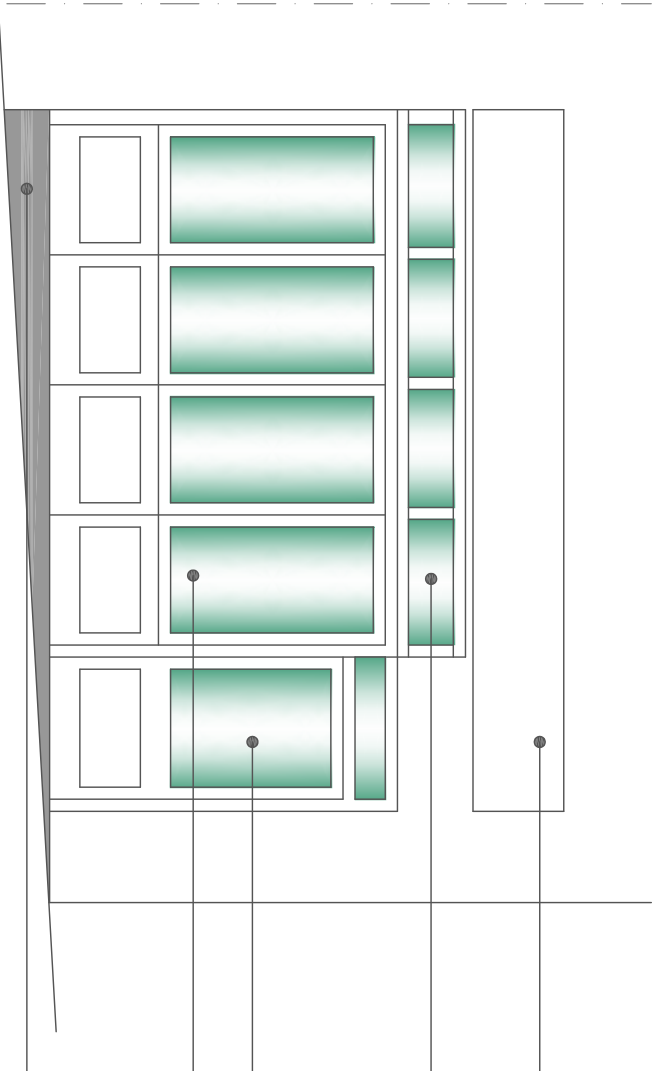

300 2300 450 600

FRONT ELEVATION 1 - PROPOSED

SIGNAGE

FIXED GLASS

ENTRANCE DOOR

WINDOW

WOODEN DECK

PROJECT TITLE Hana Restaurant Front Window Change

SCALE 1:50 @ A4

PROJECT ADDRESS 351 West End Lane, London NW6 1LT

DRAWING TITLE Proposed Elevation 1

REV 01

ISSUE DATE 08.02.2015