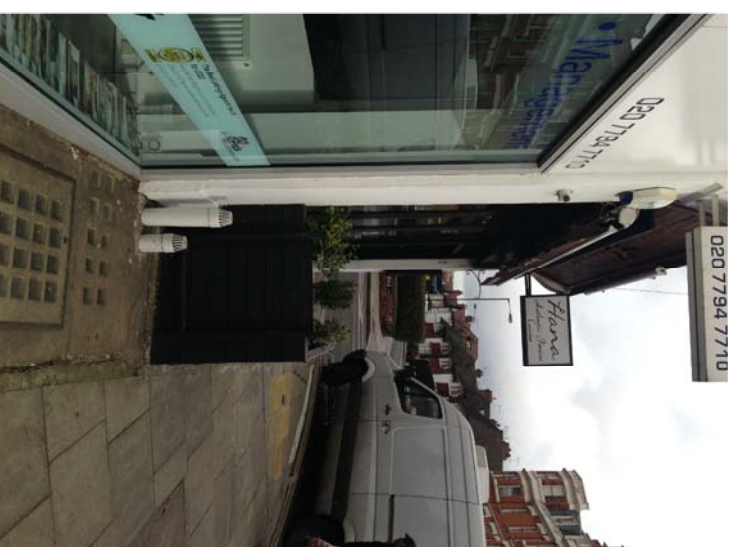

351 West End Lane

Restaurant entrance and windows

Restaurant entrance and windows - curtain open

Window view from restaurant interior

Wooden deck

Wooden deck

351 West End Lane

PROJECT TITLE Hana Restaurant Front Window Change SCALE N/A @ A3

PROJECT ADDRESS 351 West End Lane, London NW6 1LT

DRAWING TITLE Photos of existing REV 01 ISSUE DATE 08.02.2015