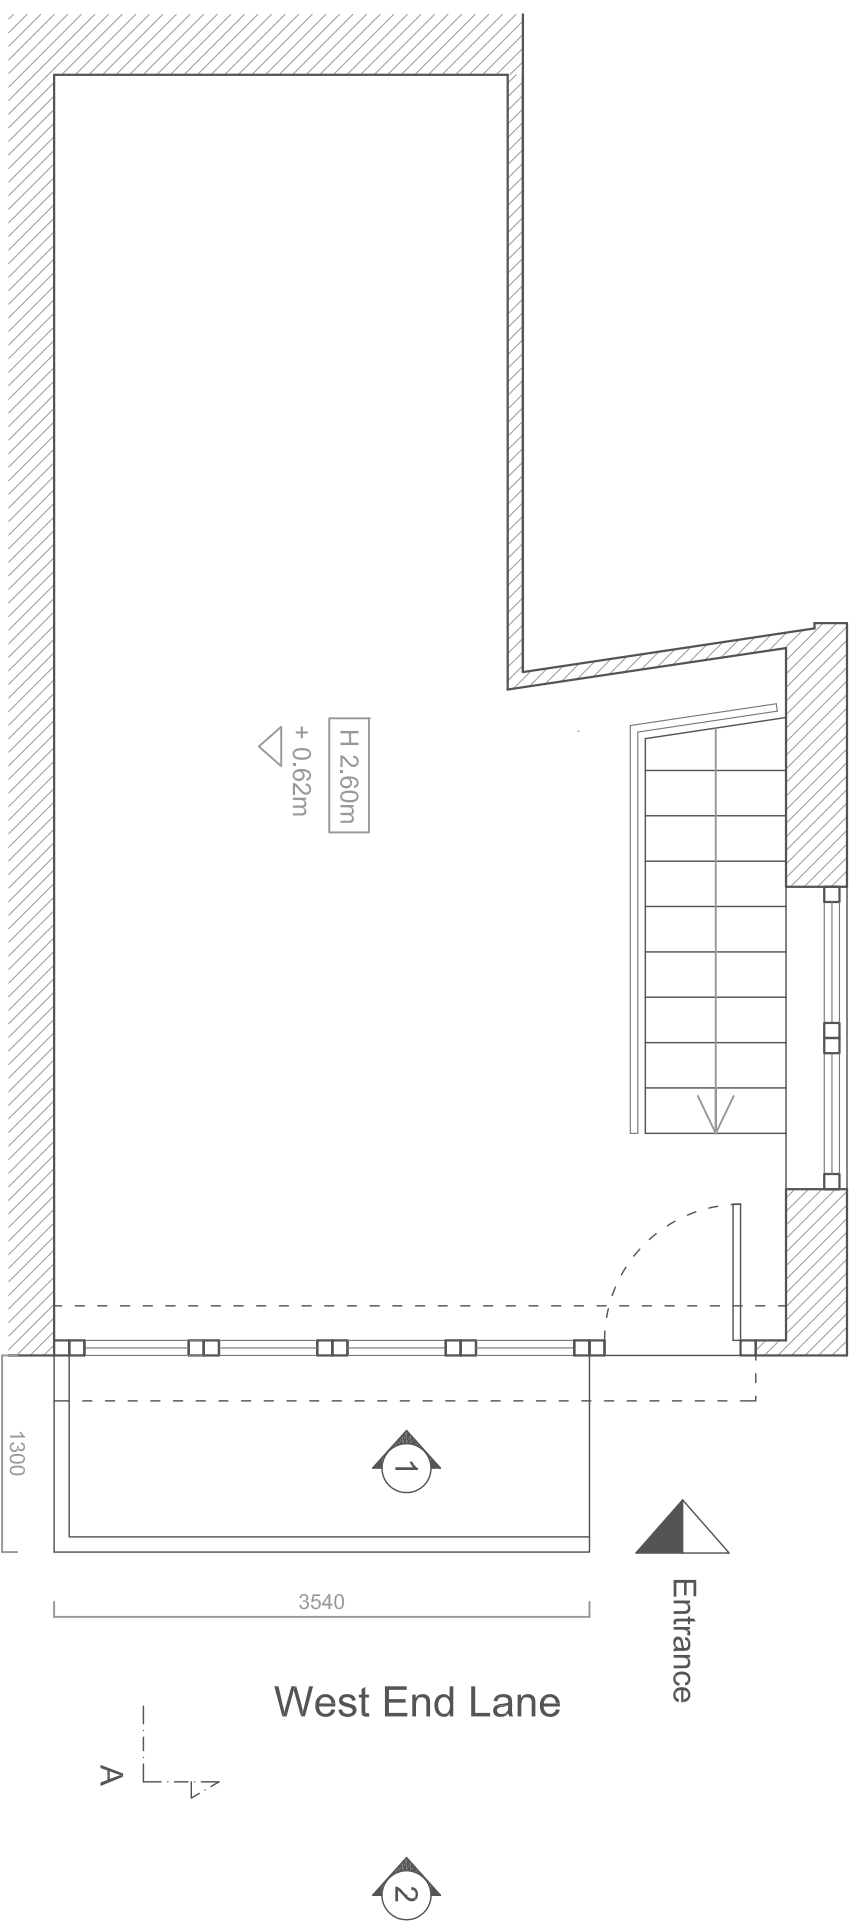

Cannon Hill

PLAN - EXISTING

SECTION AA - EXISTING

PROJECT TITLE Hana Restaurant Front Window Change SCALE 1:50 @ A3

PROJECT ADDRESS 351 West End Lane, London NW6 1LT

DRAWING TITLE Existing Plan and Section AA REV 01 ISSUE DATE 08.02.2015