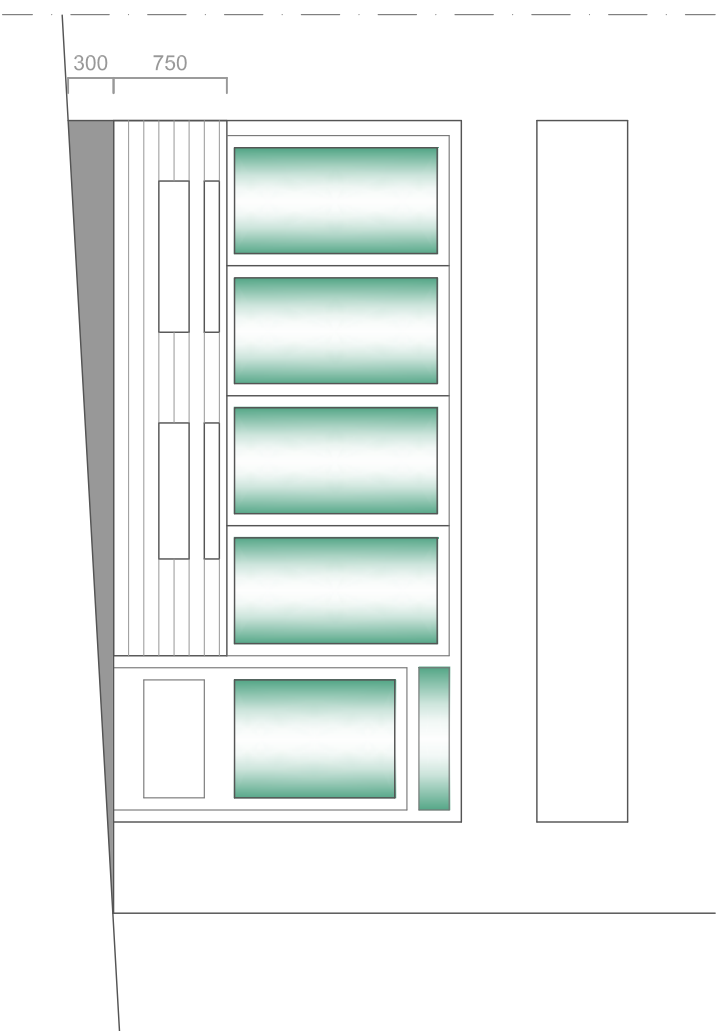

FRONT ELEVATION 1 - EXISTING

FRONT ELEVATION 2 - EXISTING

PROJECT TITLE Hana Restaurant Front Window Change SCALE 1:50 @ A3

PROJECT ADDRESS 351 West End Lane, London NW6 1LT

DRAWING TITLE Existing Elevation 1 and 2 REV 01 ISSUE DATE 08.02.2015