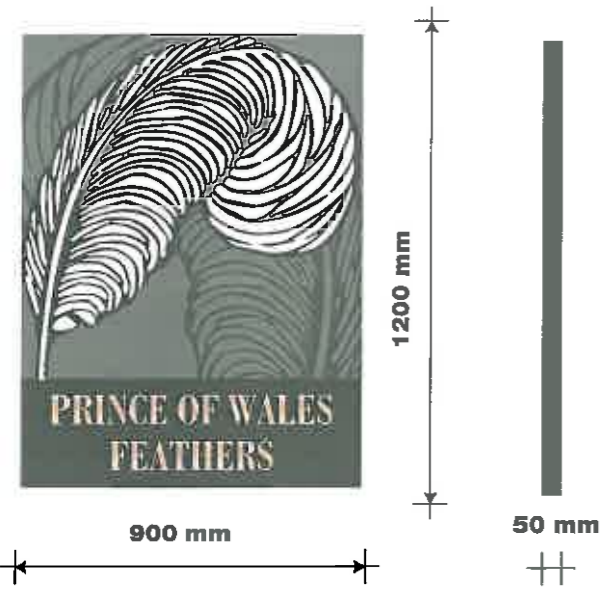

ITEM 01 (Qty 1)
 New double sided pictorial.
 Use existing gibbet.
 Scale 1:20

ITEM 02 (Qty 1)
 DELETED 12/01/15 JAC

ITEM 03 (Qty 1)
 A set of individual Gold letters.
 Scale 1:20

ITEM 03 (Qty 4)
 4No floodlight to uplight building.