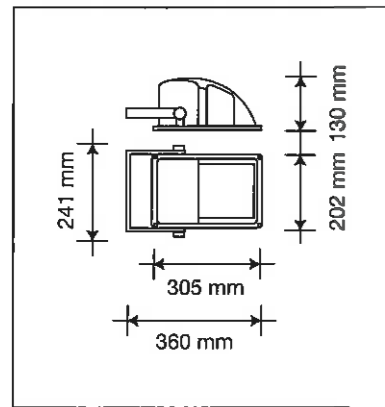

ITEM 03 (Qty 4)
4No floodlight to uplight building.

70w HQI flood light - Bright white light