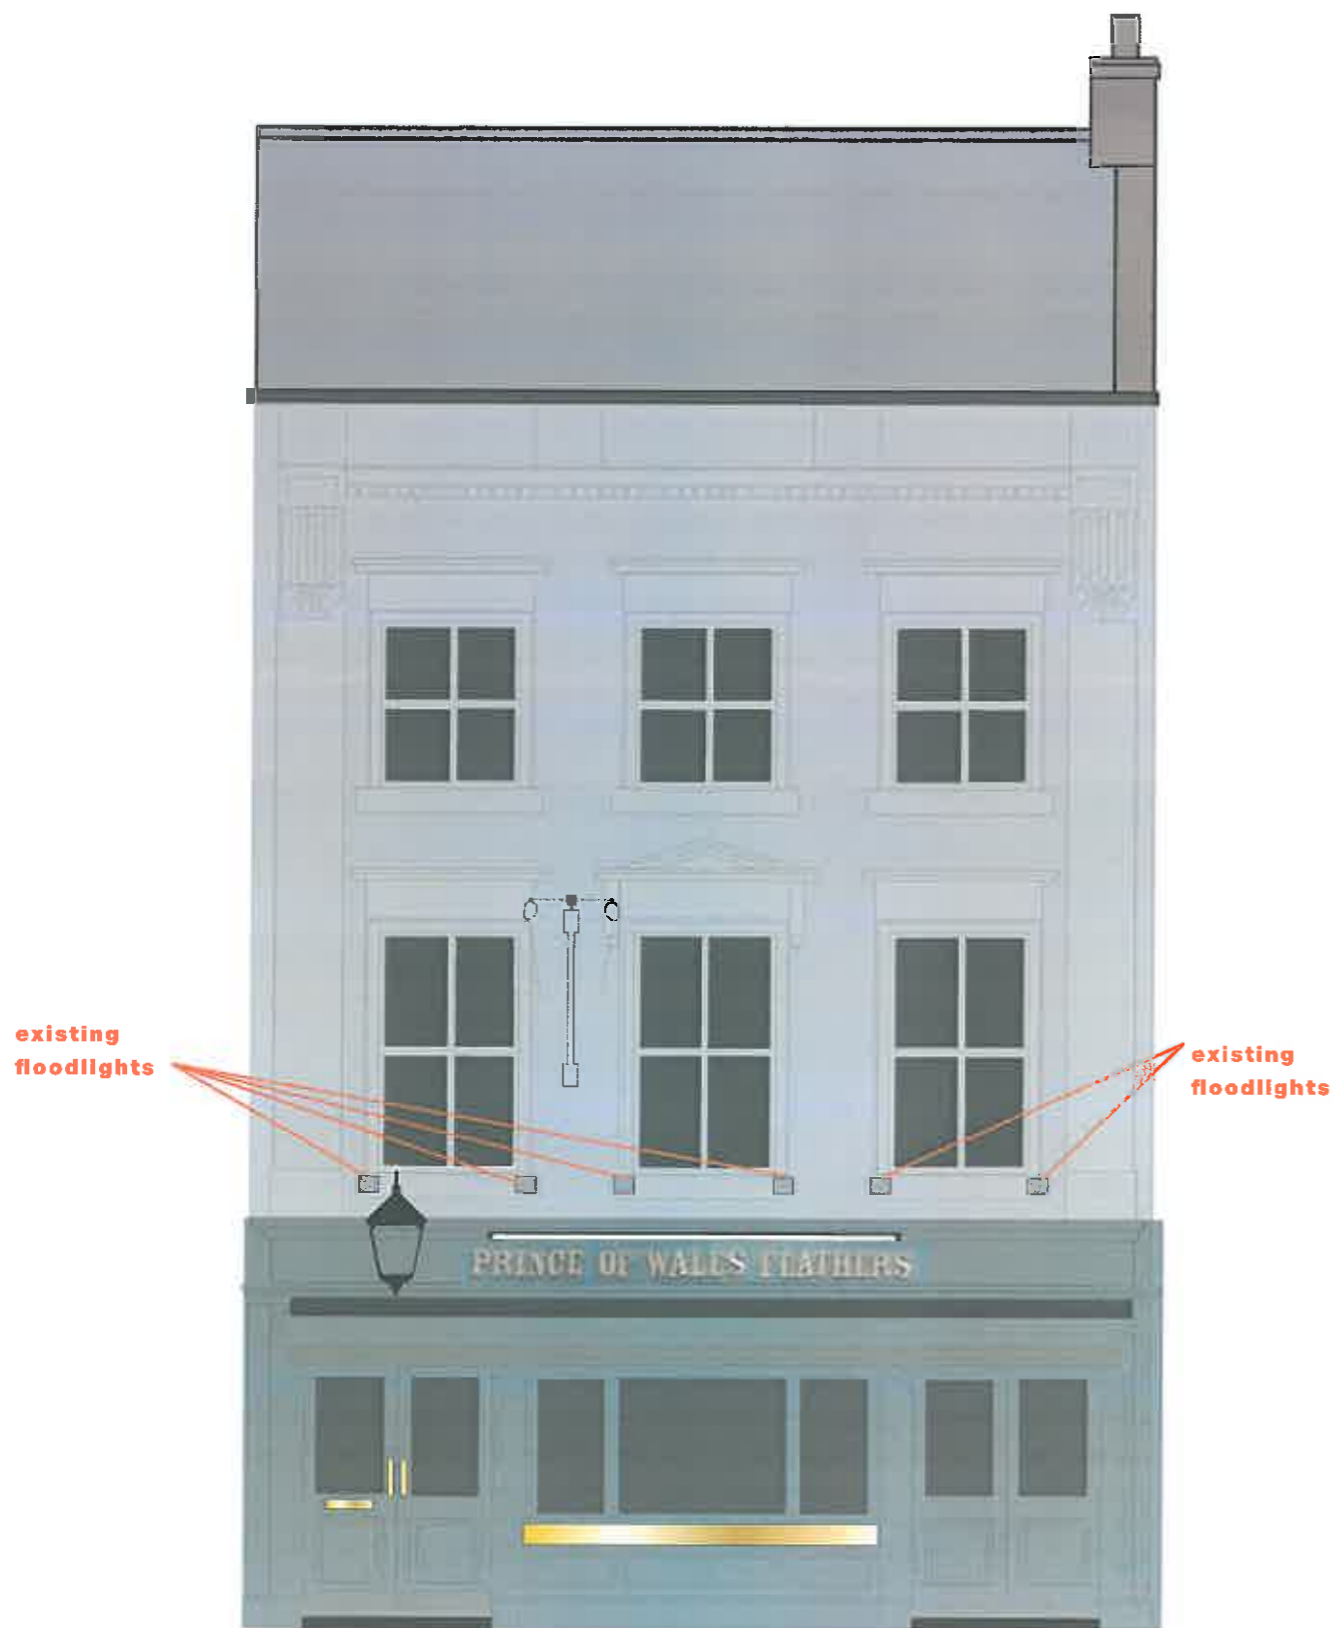

EXISTING SCALE 1:50

PROPOSED SCALE 1:50

CASTLE,
 PRINCE OF WALES
 FEATHERS,
 8 WARGEN STREET,
 MARYLEBONE,
 LONDON,
 W1T 3LD

107730 (REVISION E)
 19/07/15 - CLF