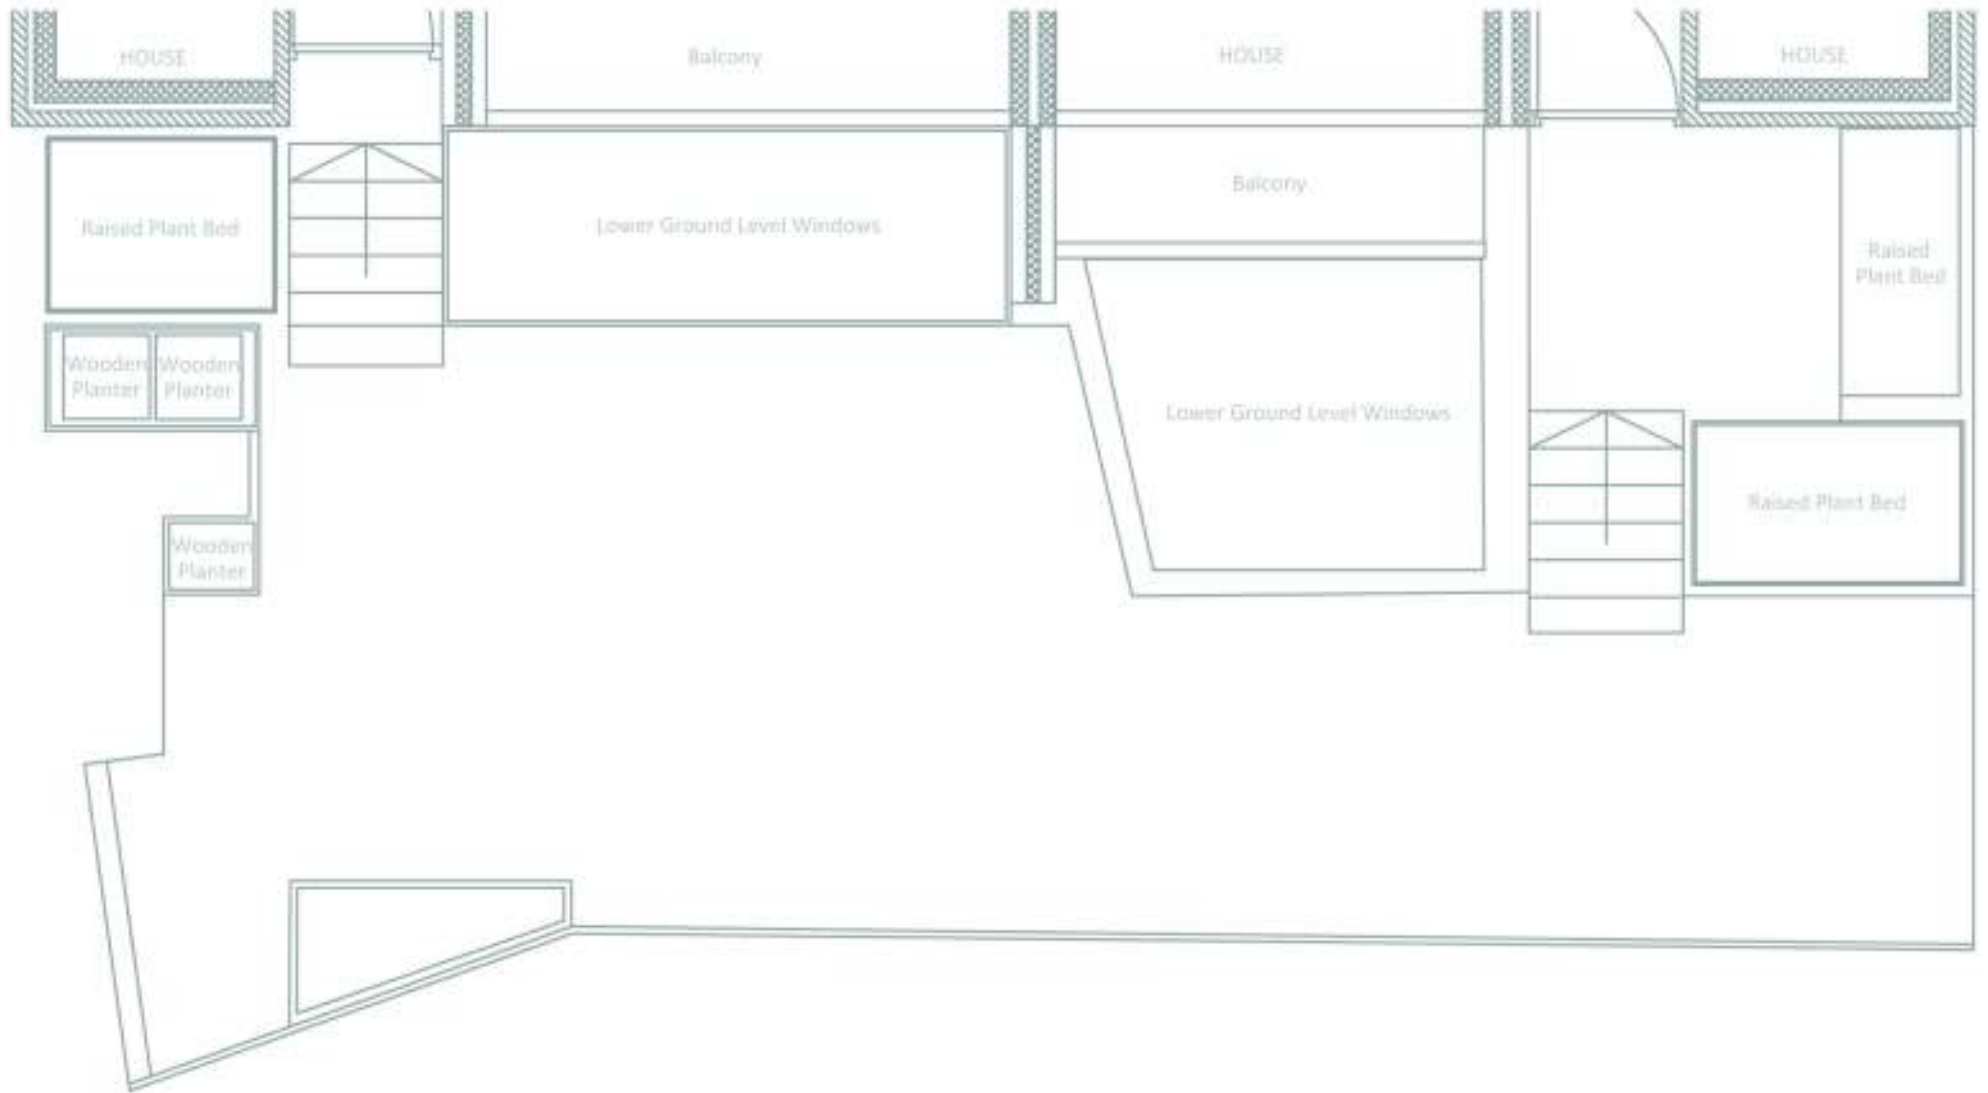

Proposed Rain Garden for New Houses of 1 Frognal, London		Camden
Drawn by   BZ	Scale   Not to scale	

Proposed Rain Garden for New Houses of 1 Frognal, London		Camden
Drawn by   BZ	Scale   Not to scale	