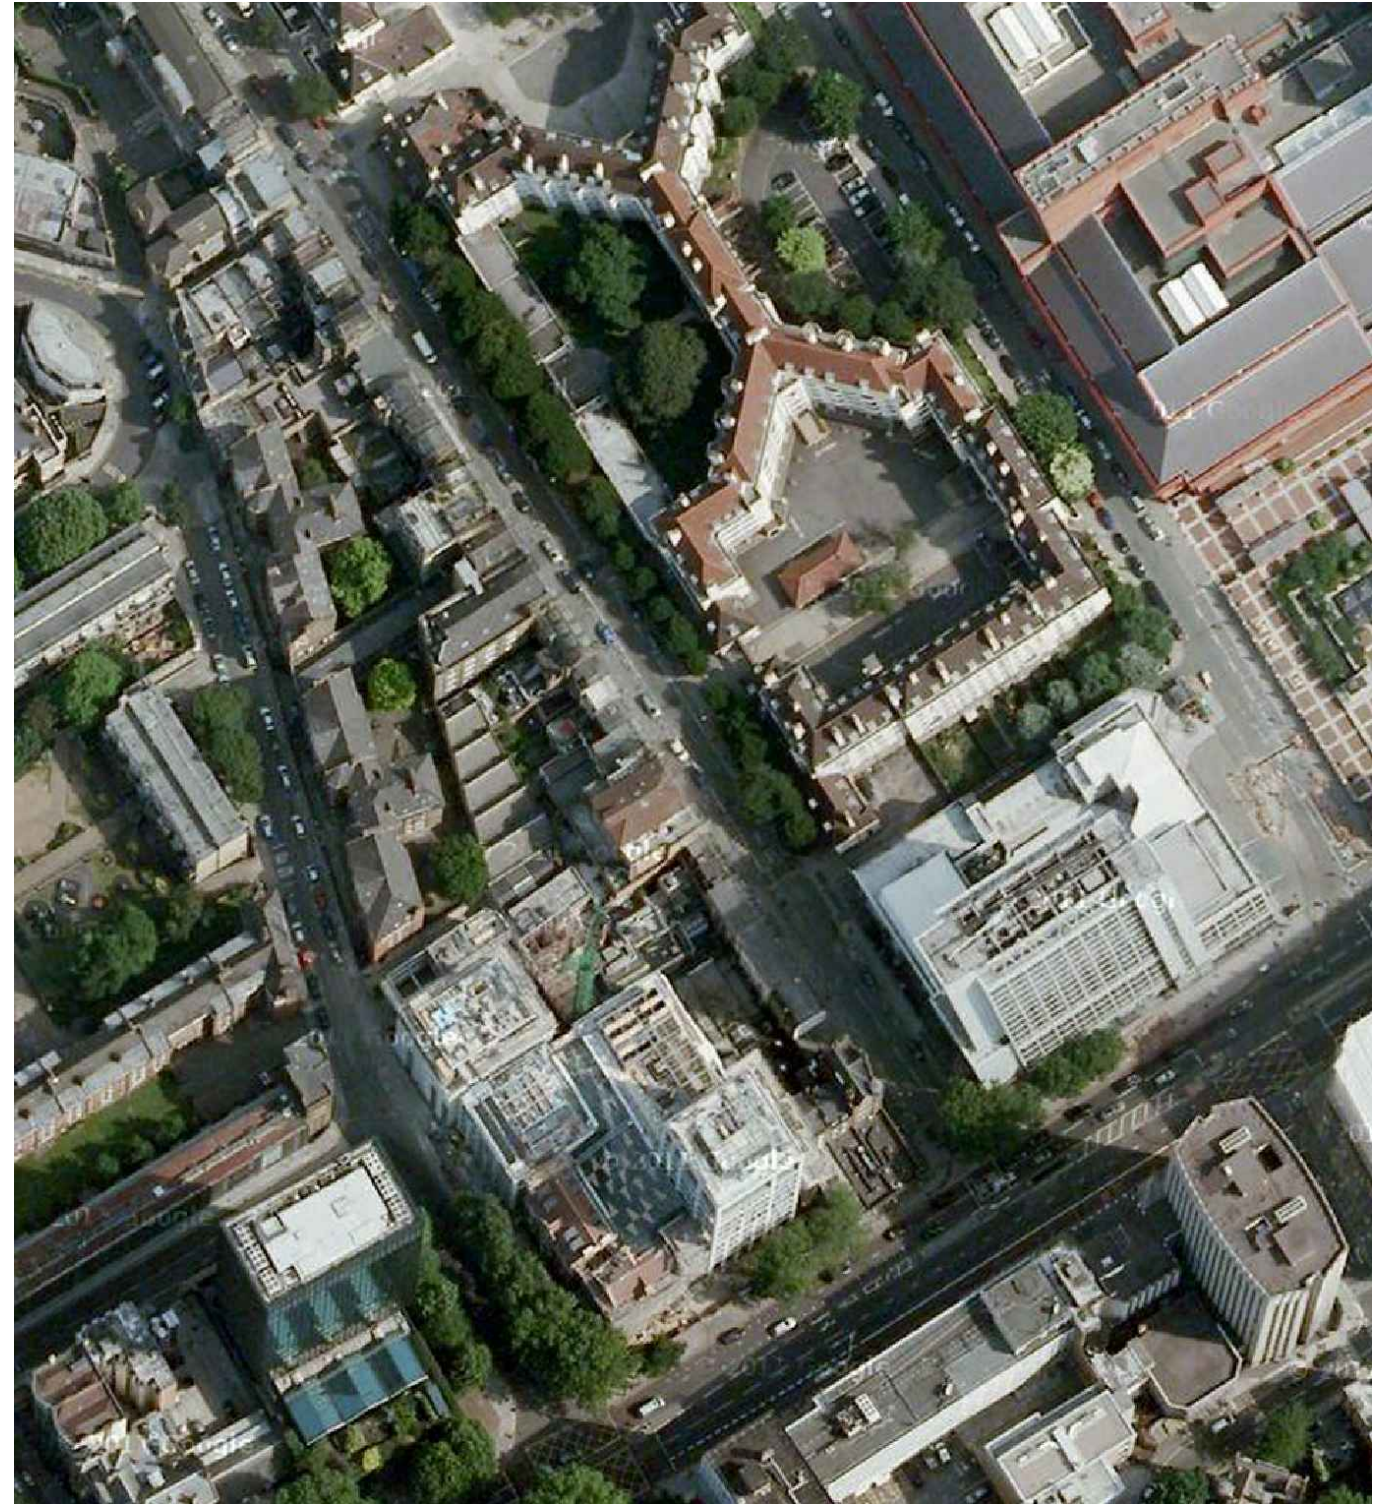

SITE LOCATION PLAN

AERIAL PHOTOGRAPH

OS MAP & AERIAL PHOTOGRAPH

dga architects		David Gallagher Associates 268 The Flower Market New Covent Garden Market London SW8 5NB	Telephone 0207 834 9474 info@dga-architects.co.uk www.dga-architects.co.uk		
CLIENT	KCC 1 LTD				
PROJECT	17-19 CHALTON STREET LONDON NW1 1JD				
DRAWING	OS MAP & AERIAL PHOTOGRAPH				
JOB NO.	DRAWING NO.	REVISION	DATE DRAWN	DRAWN BY	SCALE
1468	001	-	26.11.2014	RT	1:1250@A3