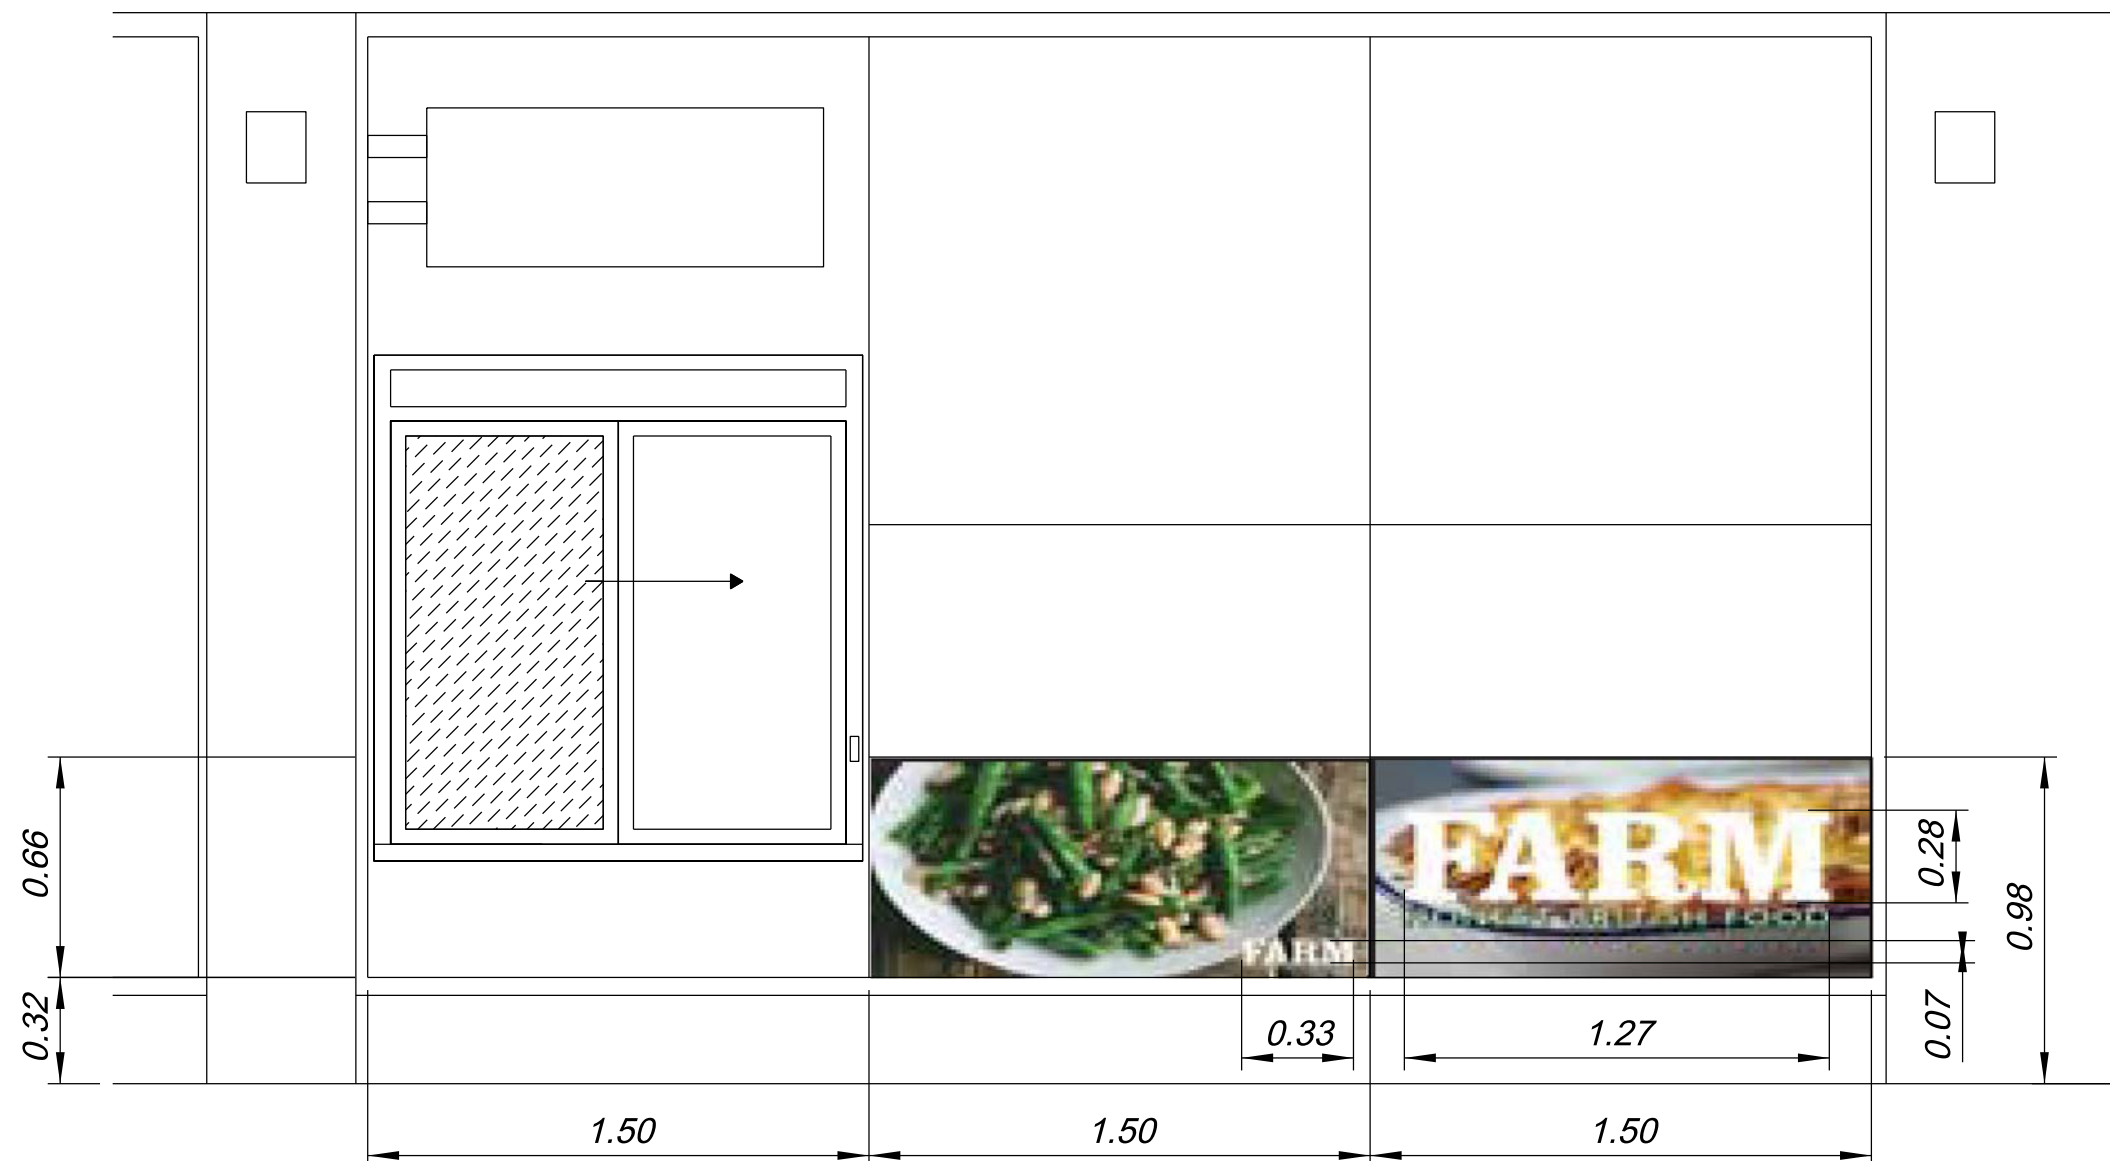

Sign 3
Removed

Sign 4
Vinyl sign
width 1.5m
depth 1mm
height 0.66m

Sign 5
Vinyl sign
width 1.5m
depth 1mm
height 0.66m

Material
Signage panel perspex
Frame Steel

Material
Signage panel perspex
Frame Steel

All dimensions in m unless stated

PROJECT	2568
DESCRIPTION	GOODGE STREET METRO
DRAWING NO.	Drawing8A
ISSUE	
SCALE	DATE
NTS	01.12.2014
COMPANY	i2c Ltd
DRAWN	Ashton Miles
	
<p>TESCO STORES LIMITED STORE PLANNING DEPARTMENT PROPERTY SERVICES P.O. BOX 400, CIRRUS BUILDING, SHIRE PARK WELWYN GARDEN CITY, HERTS. AL7 1GA TELEPHONE : 01707 395150</p> <p><small>THE COPYRIGHT AND ALL OTHER RIGHTS IN AND RELATING TO THIS PUBLICATION BELONG TO AND ARE THE SOLE PROPERTY OF TESCO STORES LIMITED. ALL RIGHTS ARE RESERVED. NEITHER THE WHOLE NOR ANY PART OF THIS PUBLICATION MAY BE REPRODUCED OR TRANSMITTED IN ANY FORM OR BY ANY ELECTRONIC OR MECHANICAL MEANS INCLUDING PHOTOCOPYING AND RECORDING OR FROM ANY RETRIEVAL SYSTEM WITHOUT THE PRIOR WRITTEN LICENCE FROM THE OWNER. © 1997 TESCO STORES LIMITED</small></p>	