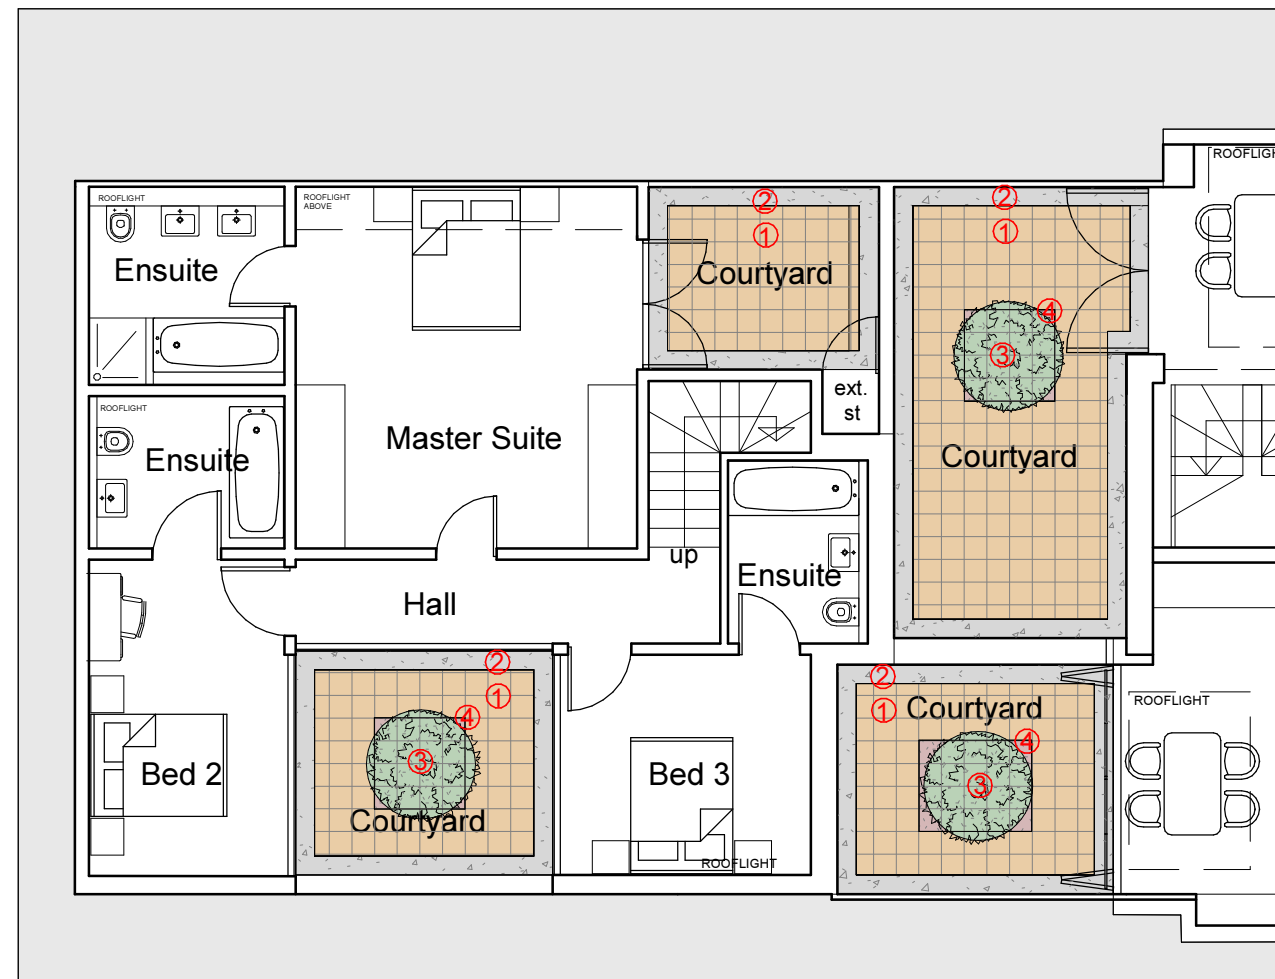

Timber sleepers ④

Bay tree ③

Slate chippings ②

Fairstone Sawn: Autumn Bronze Multi ①
by Marshalls

Section through rear extension

VISUAL SCALE 1:250 @ A1

VISUAL SCALE 1:100 @ A1

Hard landscaping

1 : 100