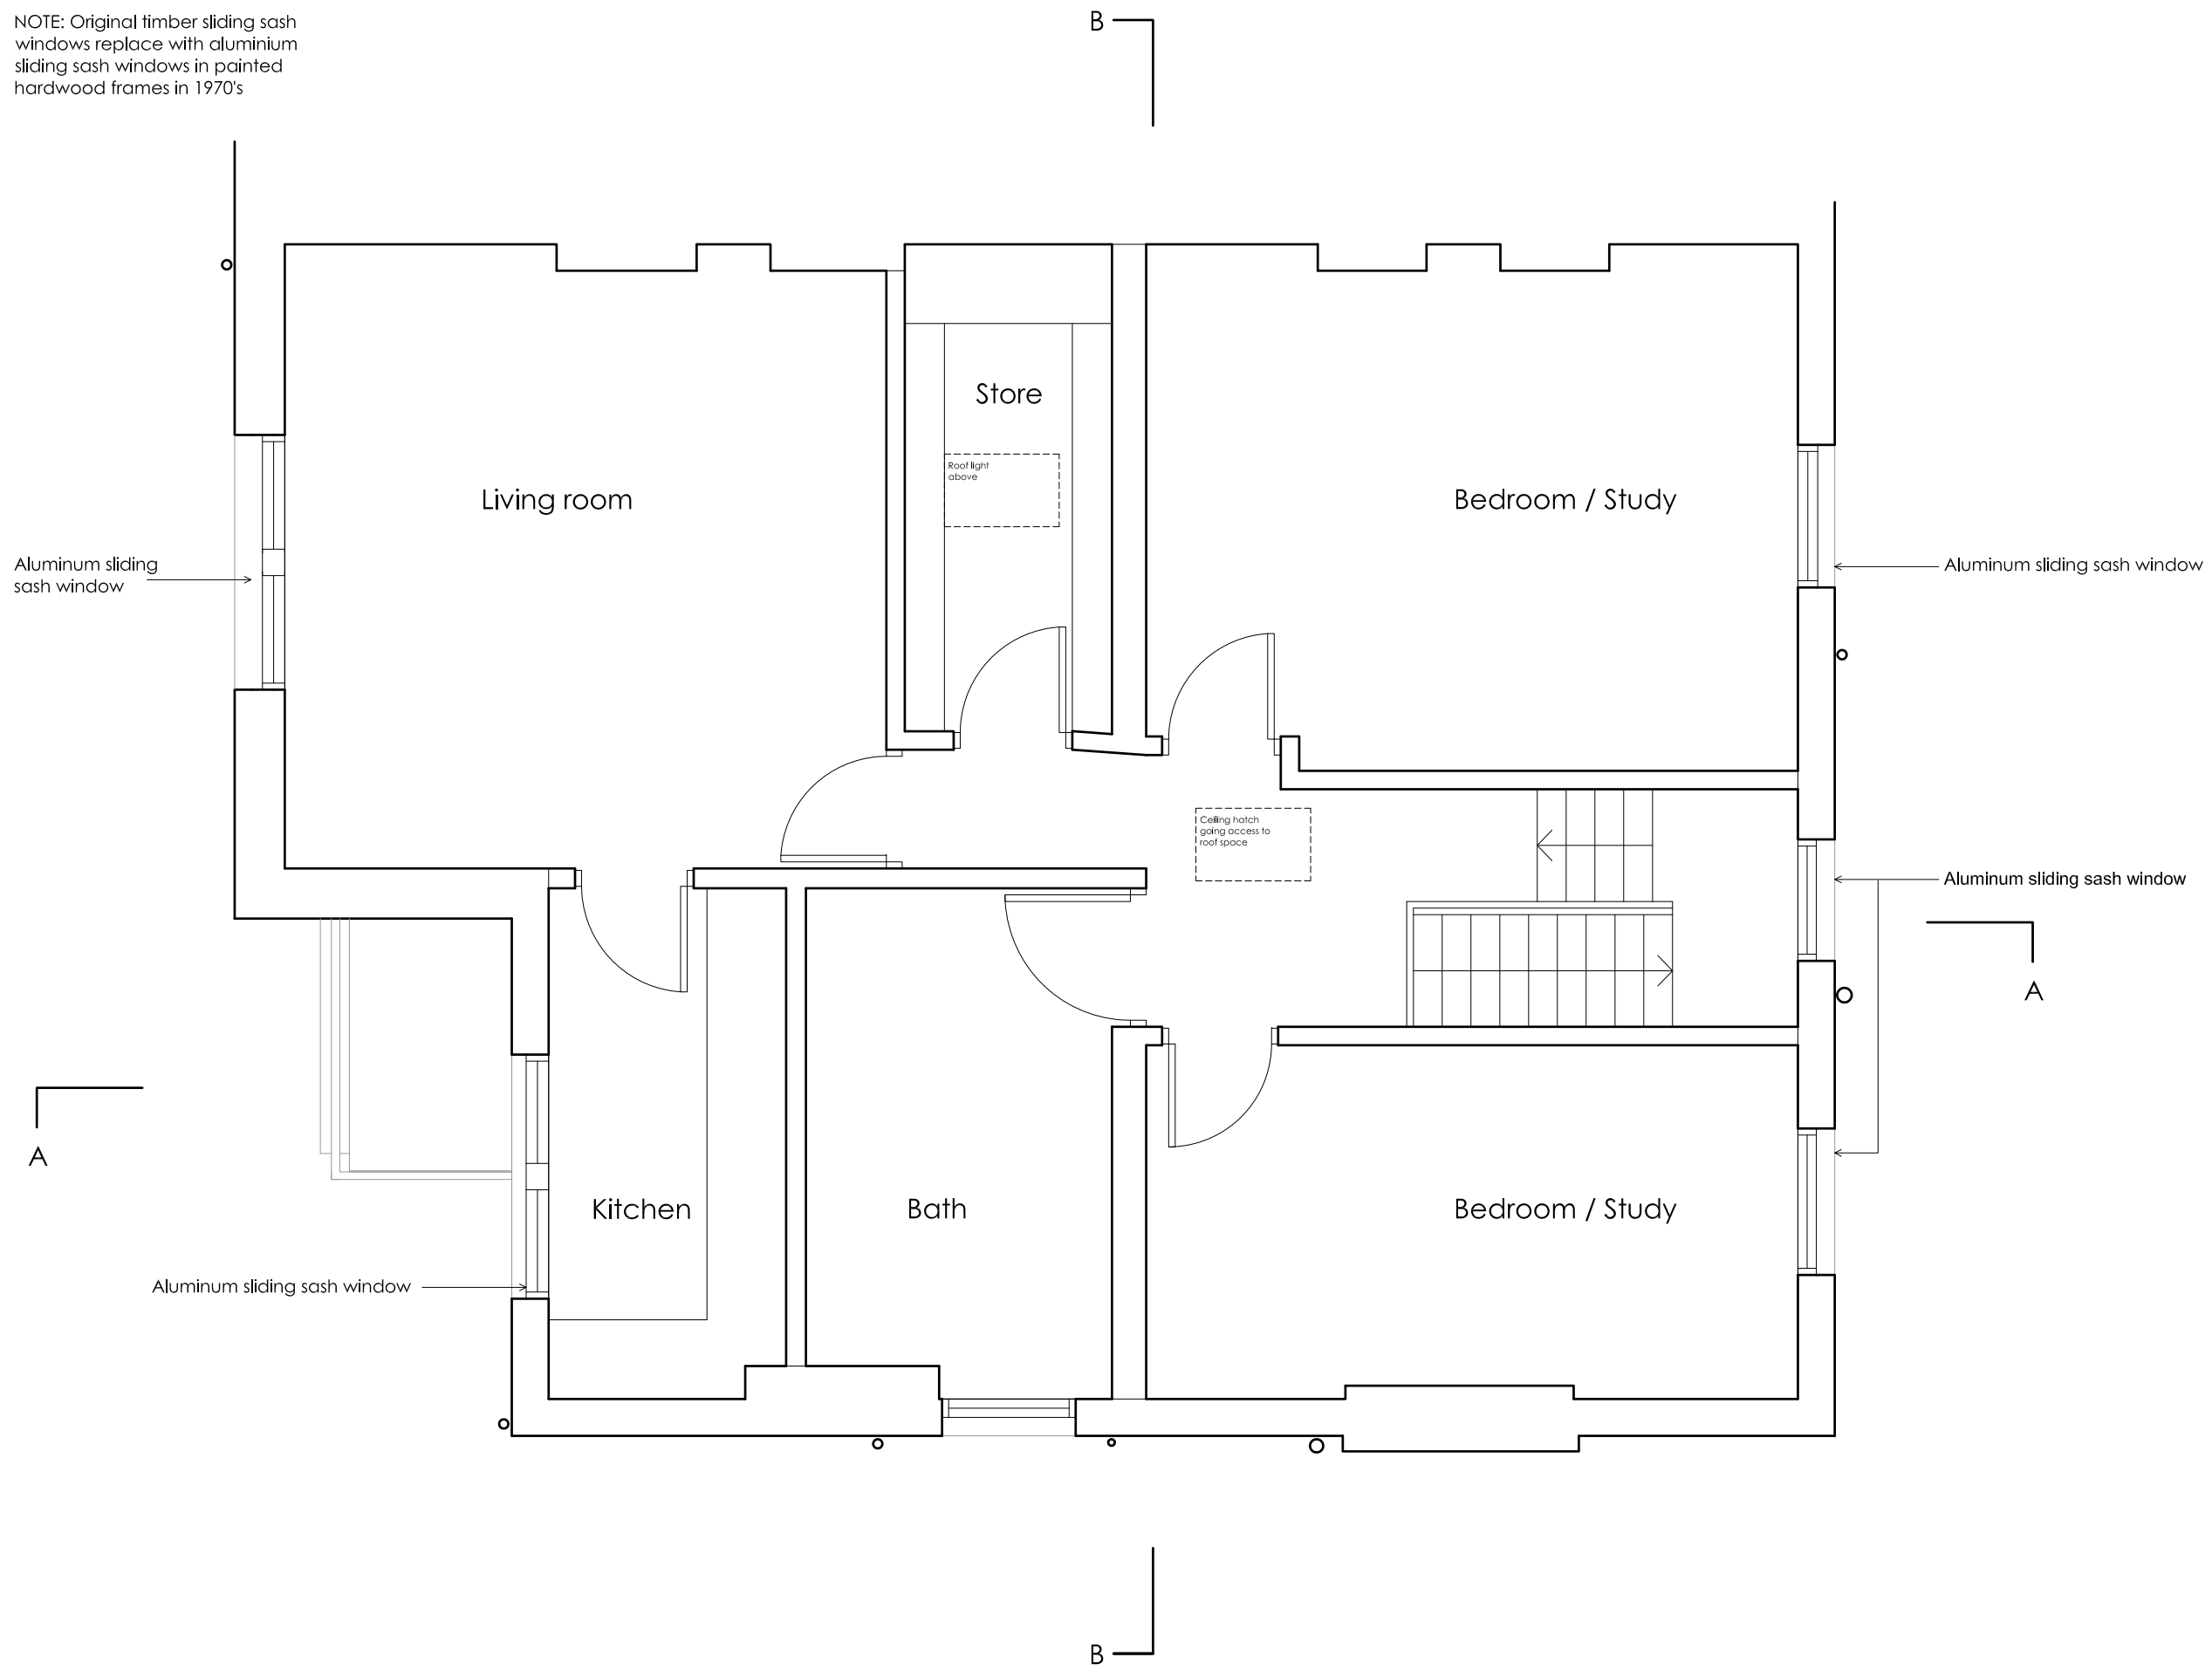

NOTE: Original timber sliding sash windows replace with aluminium sliding sash windows in painted hardwood frames in 1970's

NOTES

DO NOT SCALE FROM THIS DRAWING

PLANNING

Rev A- Change layout 05-12-2014

Martin Evans Architects 18 Charlotte Road London EC2A 3PB tel 020 7729 2474	
JOB 62 PARLIAMENT HILL HAMPSTEAD, LONDON NW3 2TJ	
TITLE EXISTING FLAT 3 SECOND FLOOR PLAN	
DATE	17.11.2014
SCALE	1:50 @ A3
DRAWN	GG
DRAWING NO. PAR-PL-EX-03A	

EXISTING SECOND FLOOR PLAN