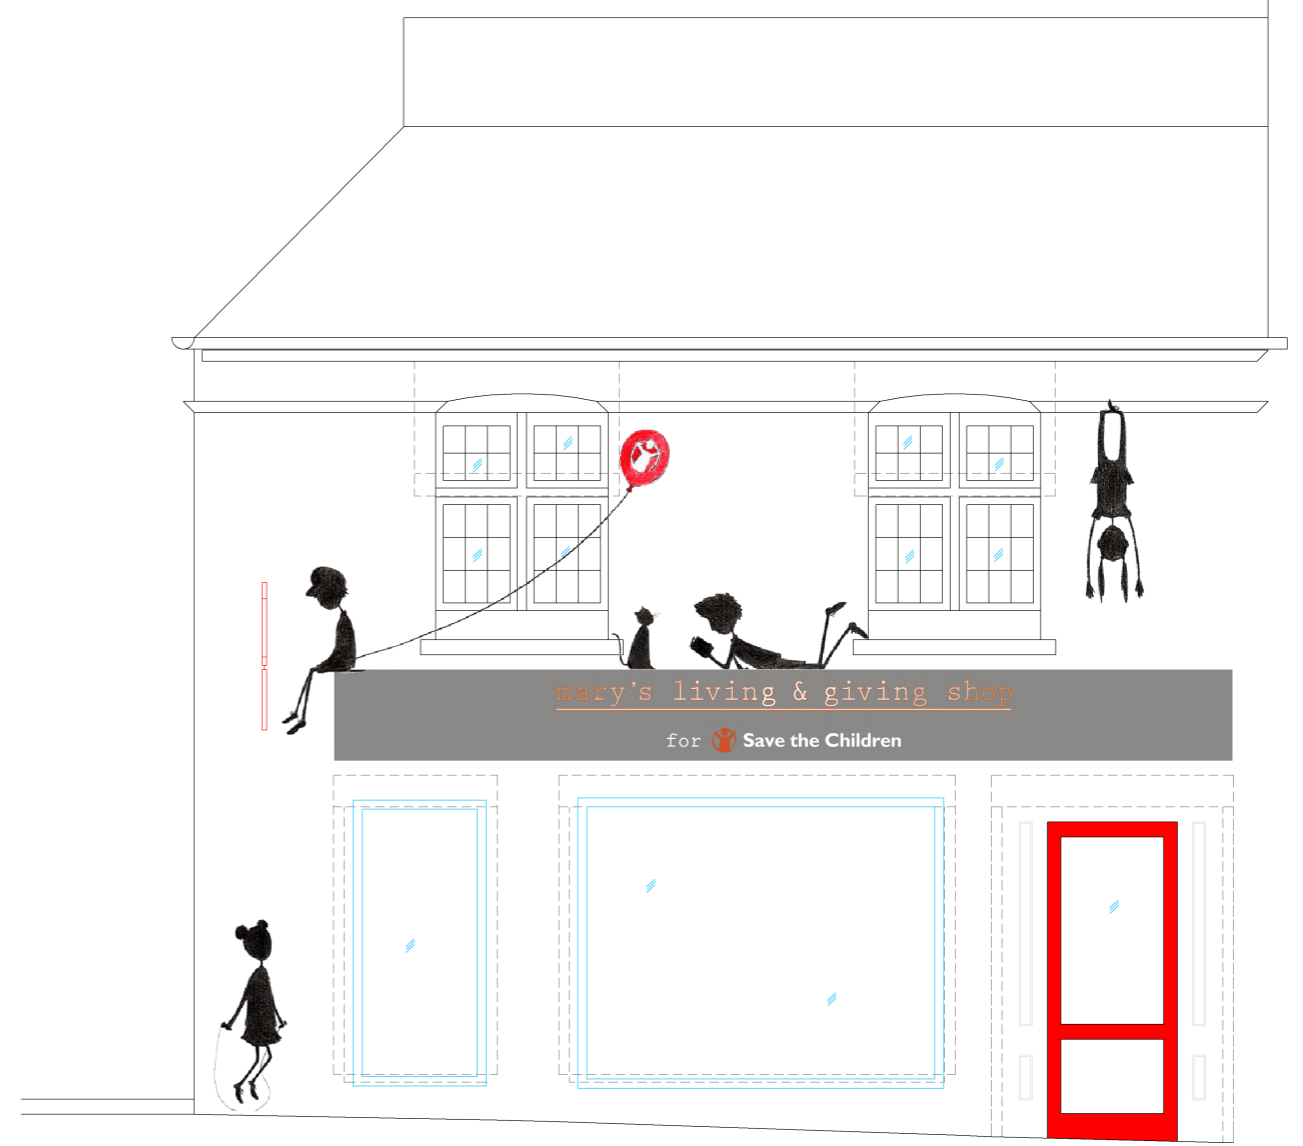

SIDE (WEST) ELEVATION

FRONT (SOUTH) ELEVATION

NOTE :
 WHEN PRINTING PDF PLANS, ALWAYS ENSURE THAT :
 1. "PAGE SCALING" IS SET TO NONE OR "ACTUAL SIZE"
 2. "CHOOSE PAPER SOURCE BY PDF PAGE SIZE" IS TICKED
 - BOTH ARE FOUND IN THE PRINTER DIALOGUE BOX.

ADDRESS 64A HAMPSTEAD HIGH STREET
 LONDON NW3
 PROJECT FRONT (SOUTH) & SIDE (WEST) ELEVATIONS
 PROPOSED

DATE 30/01/15
 SCALE 1/50 @ A3
 DWG. NO. 726/EP
 CAD NO.