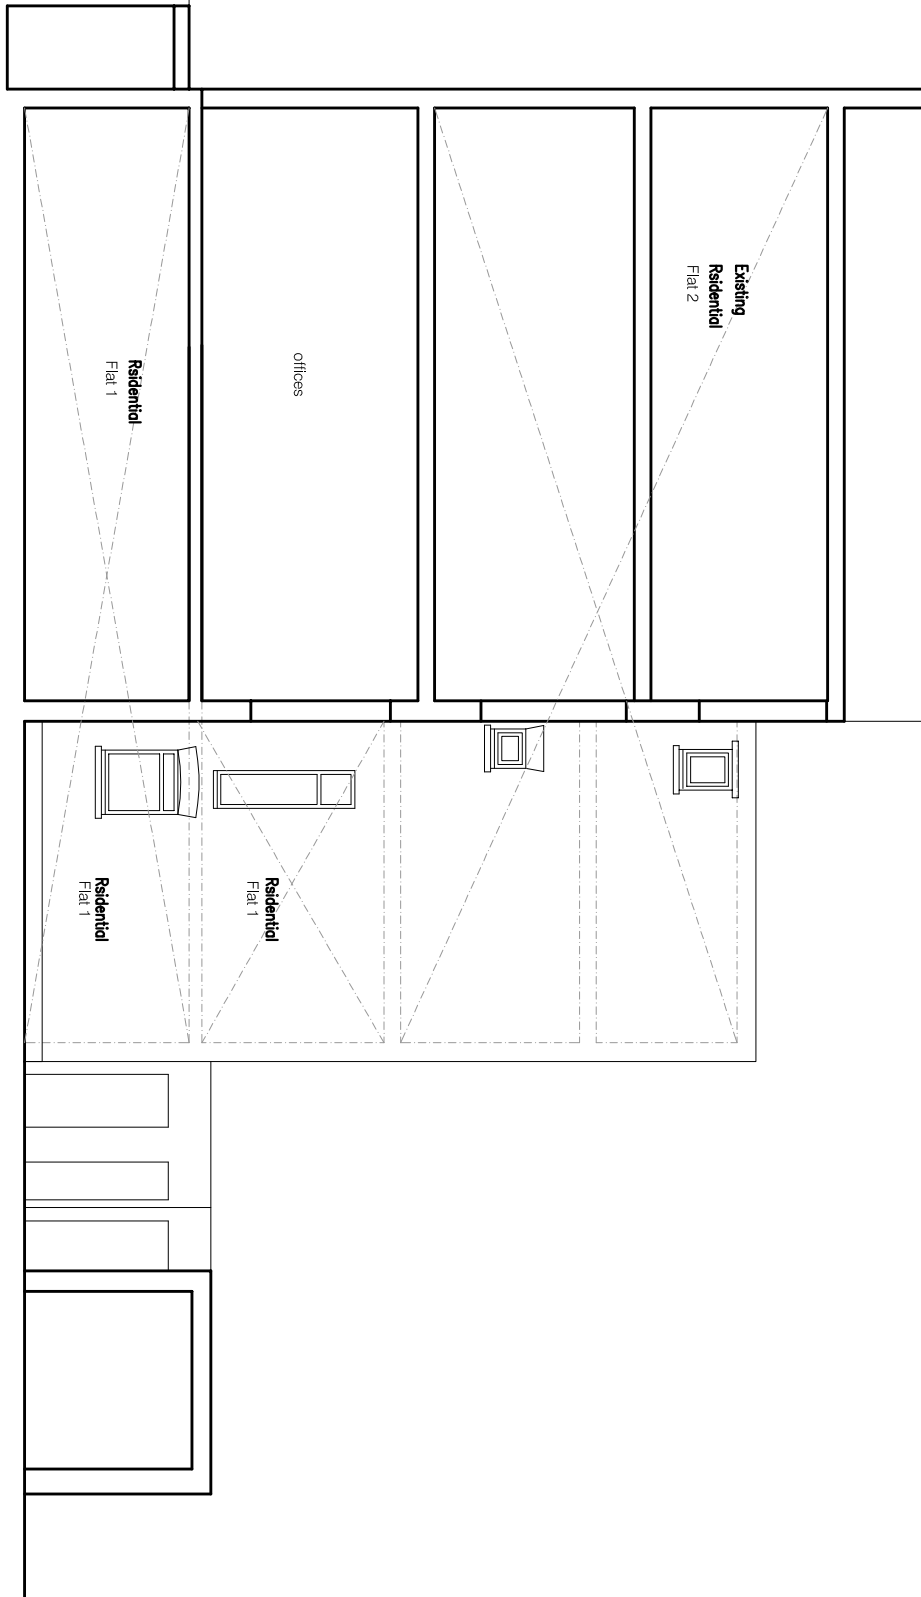

SECTION A - A

A4

Yiannis Pareas Chartered Architects
82 Mill Lane
London NW6 1NL
Tel 020 7431 5022

fax 020 7435 6571

82 MILL LANE
LONDON NW6 1NL

SCALE 1:100

SECTION A - A
AS EXISTING

DRAWING NO 376/5