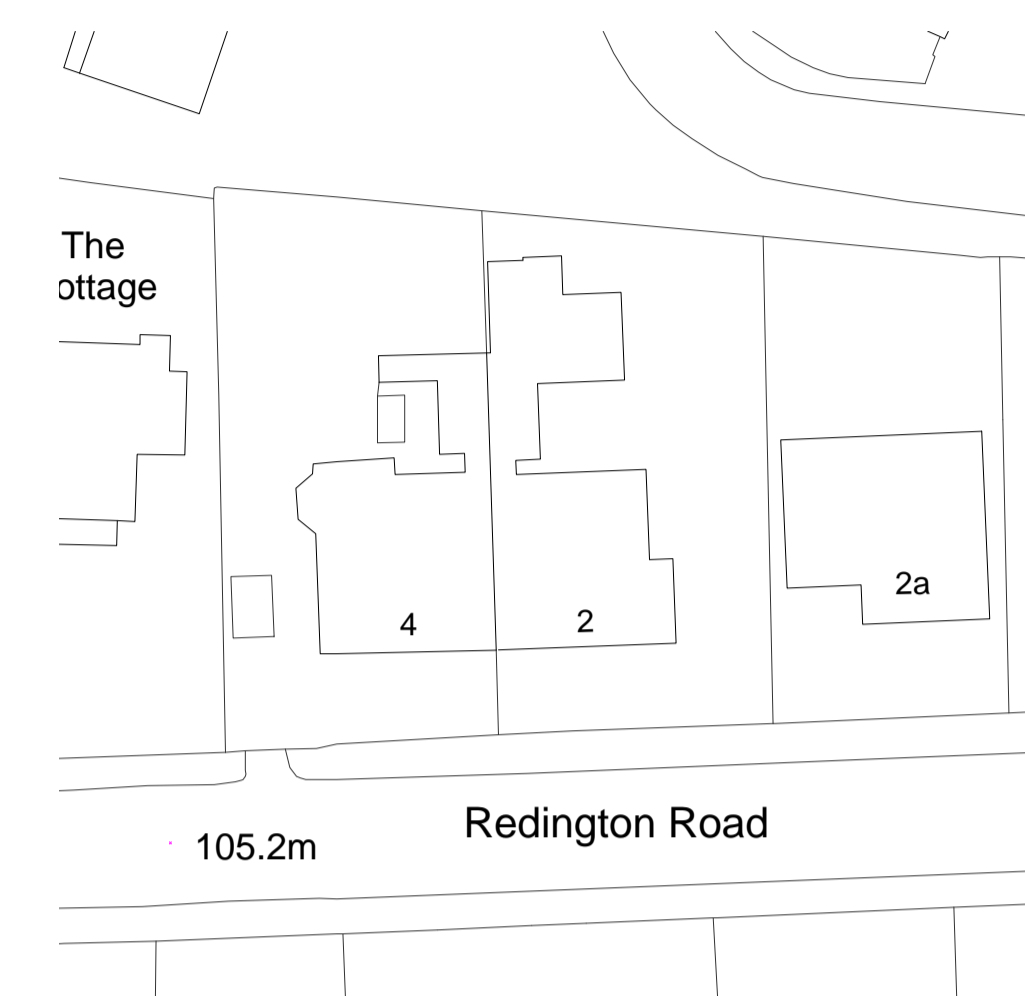

Existing Site Plan scale 1:100

Existing Block Plan scale 1:500

Location Plan scale 1:1250

**2 Redington Road
Hampstead Village**
Proposed New Rooflights

title
Existing Site Plan, Block & Location Plan

scale 1:100, 1:500, 1:1250 @ A1 date DEC 14 drawn

Drawing No. Revision:

529 - 700