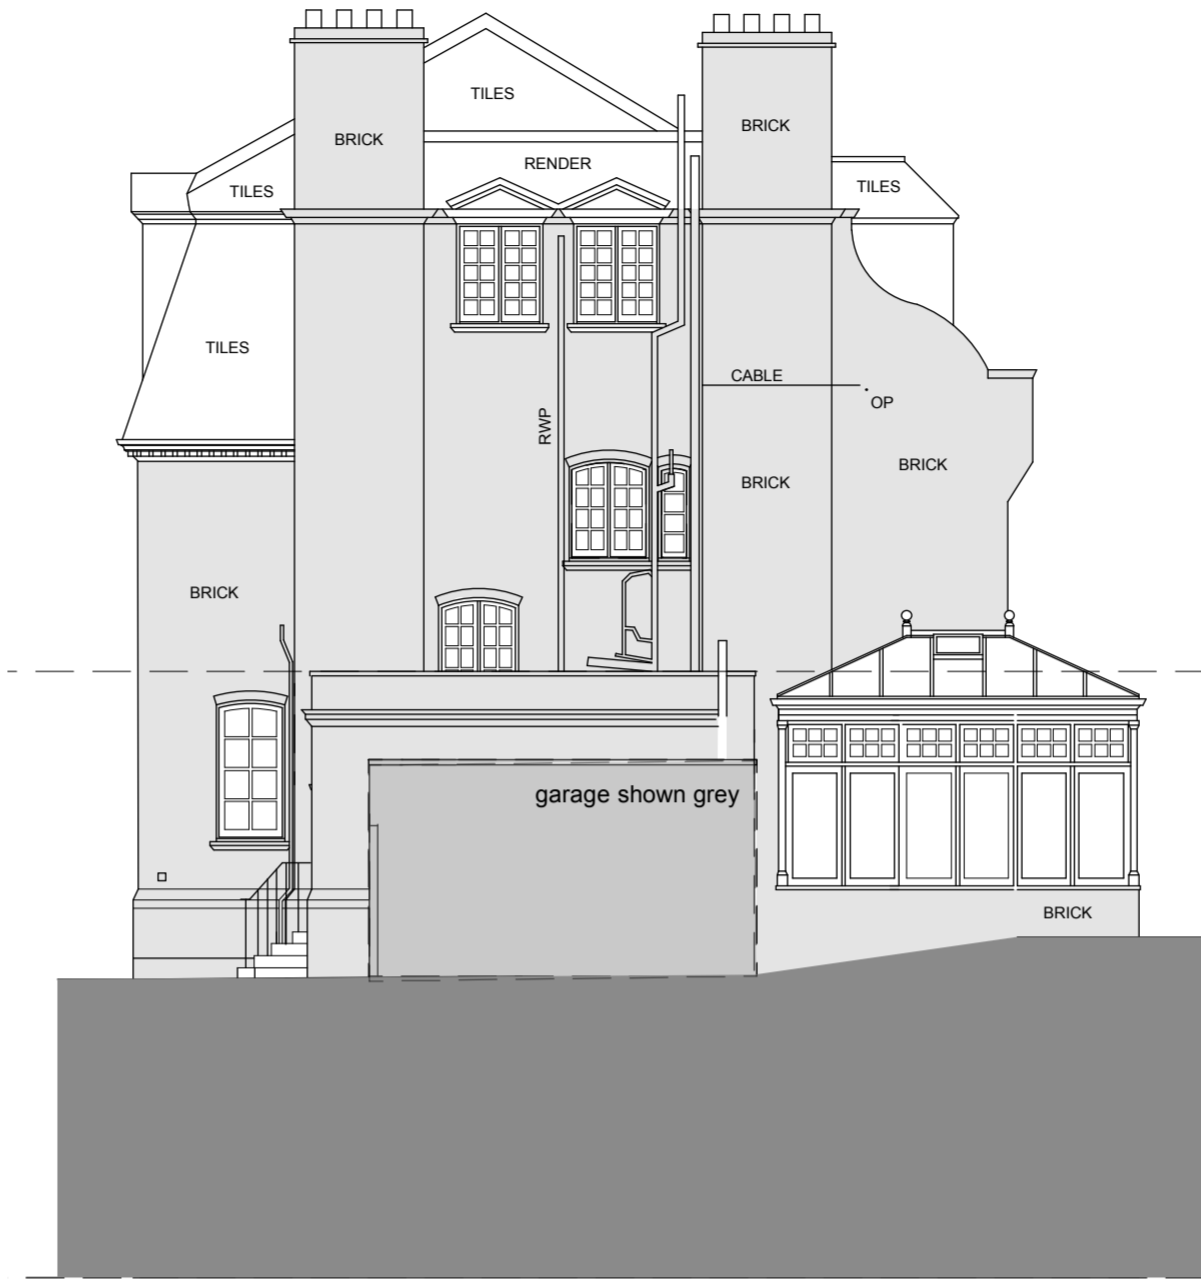

Proposed

NORTH EAST ELEVATION (FROGNAAL STREET SCENE)

NORTH WEST ELEVATION

SOUTH WEST ELEVATION

Existing

NORTH EAST ELEVATION (FROGNAAL STREET SCENE)

NORTH WEST ELEVATION

SOUTH WEST ELEVATION

Charlton
Brown
Architects

47 Frognaal, Hampstead, NW3

1272/AP 01

General Elevations Existing and Proposed

The Belvedere 2 Back Lane Hampstead London NW3 1HL
T 020 7794 1234 E office@charltonbrown.com

Scale 1:50 @ A2
This drawing is copyright