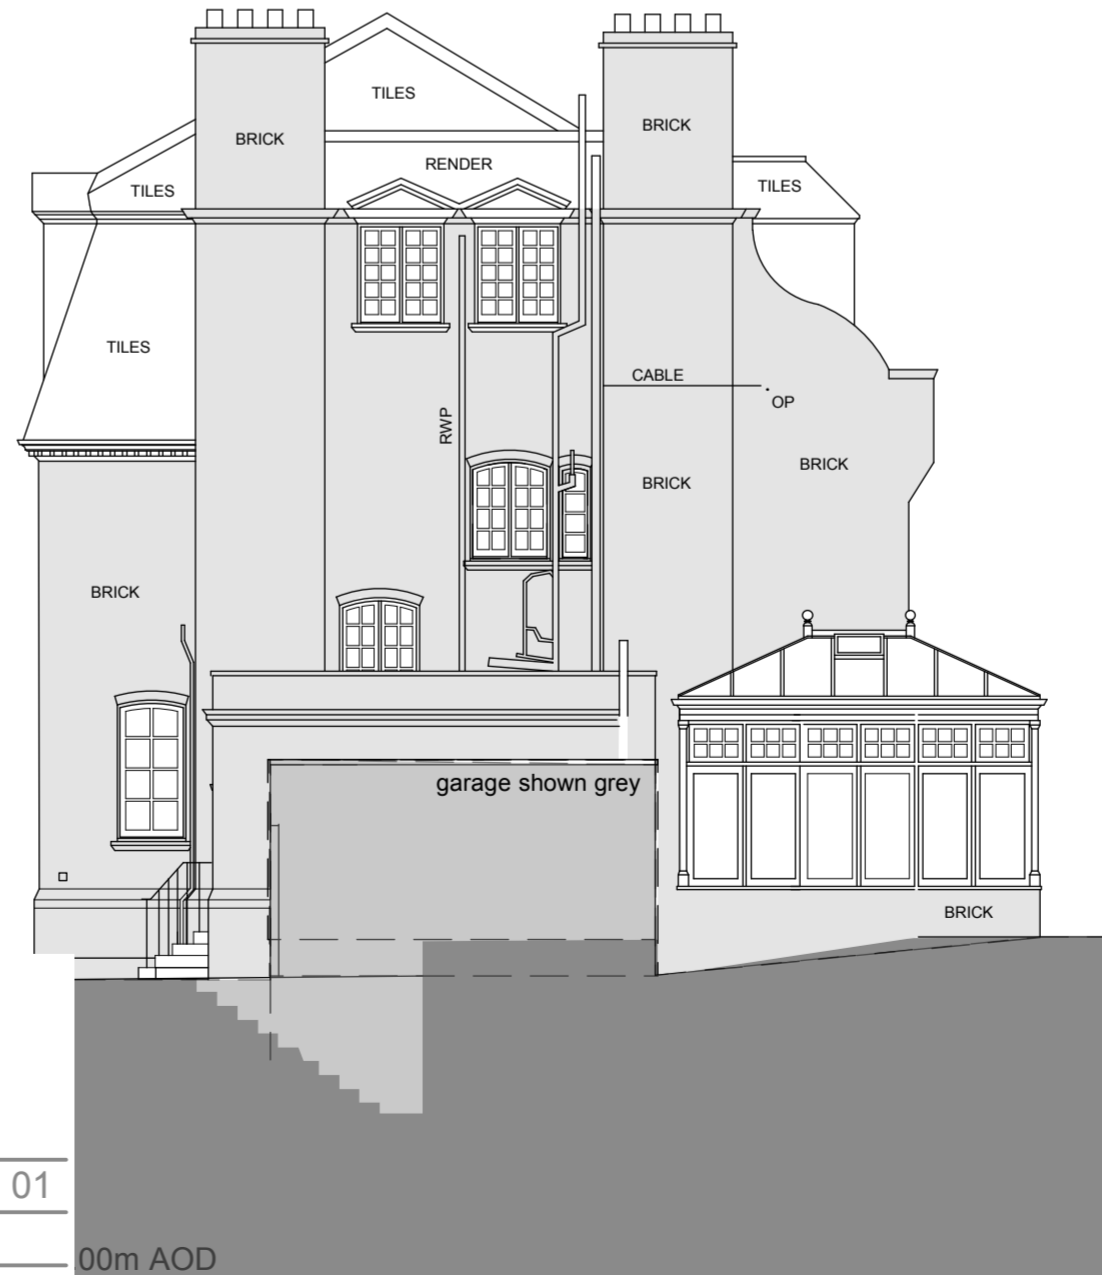

Proposed

NORTH EAST ELEVATION (FROGNAAL STREET SCENE)

NORTH WEST ELEVATION

SOUTH WEST ELEVATION

Existing

NORTH EAST ELEVATION (FROGNAAL STREET SCENE)

NORTH WEST ELEVATION

SOUTH WEST ELEVATION

Charlton
Brown
Architects

47 Frognaal, Hampstead, NW3

1272/AP 01

General Elevations Existing and Proposed

The Belvedere 2 Back Lane Hampstead London NW3 1HL
T 020 7794 1234 E office@charltonbrown.com

Scale 1:50 @ A2
This drawing is copyright