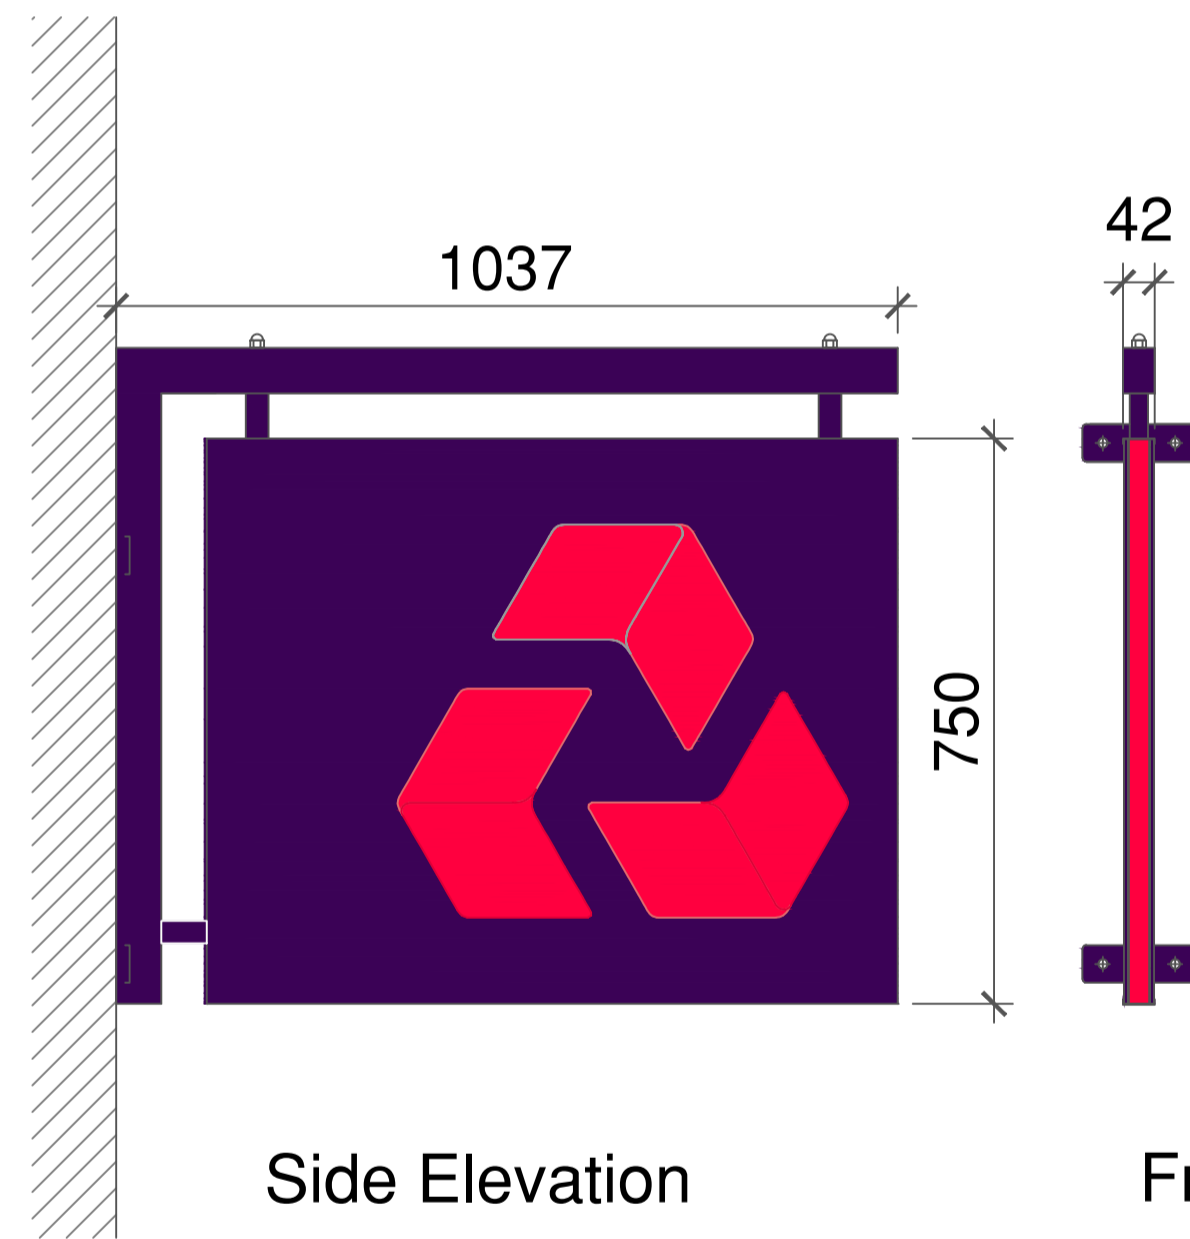

Front Elevation

700mm Fascia Sign
Face or Halo internally illuminated

Scale 1:10

Aluminium panel painted
NatWest Purple satin 70% paint

Built up Letters & Chevron with purple
returns internally illuminated with white
LED's - Sloan V180 IP68.

Letters have 3mm opal acrylic translucent
face.

Chevron has 3mm opal acrylic translucent
face, superimposed with rear decorated
5mm clear acrylic with bevelled & polished
edges

Red acrylic accent line internally illuminated
with red LED's IP67 Flexistrip.

Side Elevation

Side Elevation

Front Elevation

750mm Projecting Heritage Sign
Non illuminated

Scale 1:10

Face panel- 6mm clear glass Low-ion
toughened face panels with rear screen
print decoration.

Panel to be bonded to frame via 3M VHB
5952 tape 19mm wide and retained by 6
20mm wide S/S GR316 Clips.

Frame - welded aluminium powder coated
70% satin purple.

Address panel
Aluminium and acrylic

Scale 1:10

10mm clear acrylic panel
reverse decorated leaving
window for opening hours
insert panel fitted to recessed
fixing tray painted purple.