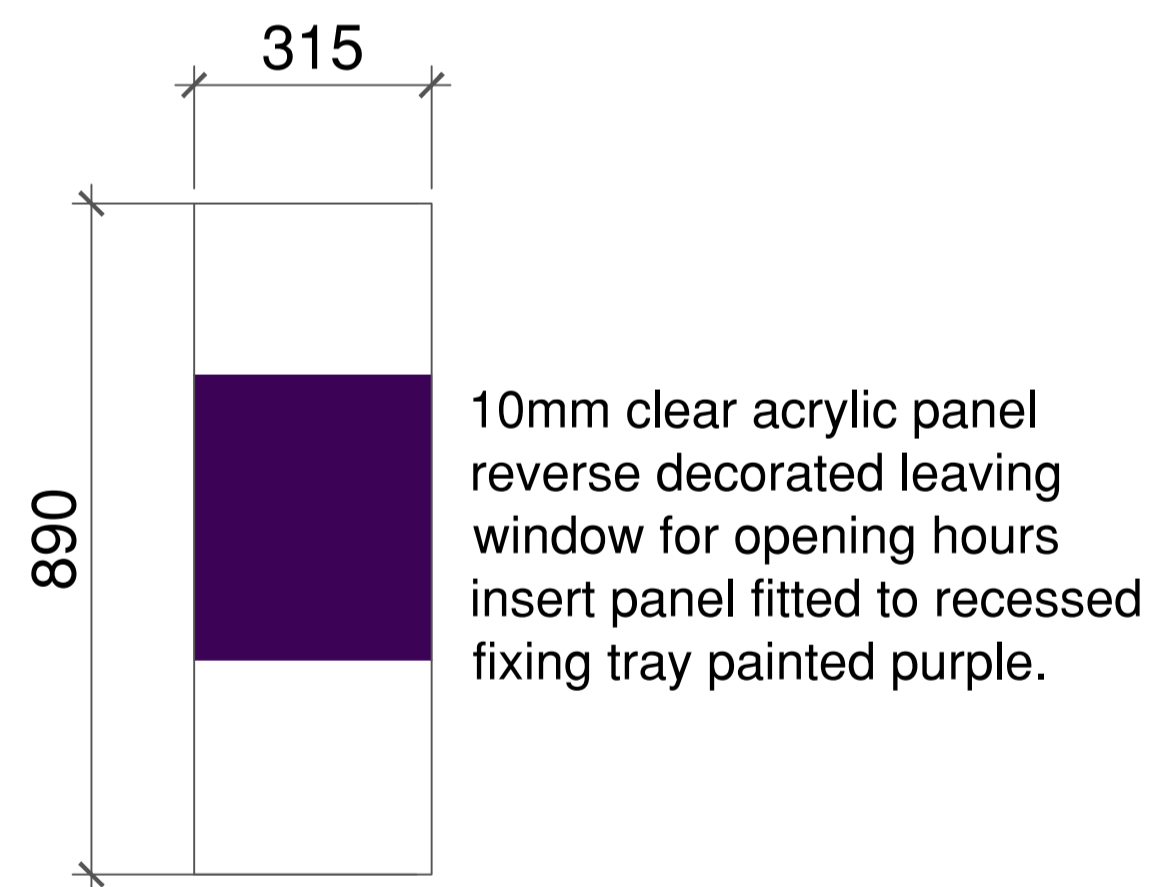

Front Elevation

700mm Fascia Sign
Face or Halo internally illuminated

Scale 1:10

Aluminium panel painted
NatWest Purple satin 70% paint

Built up Letters & Chevron with purple
returns internally illuminated with white
LED's - Sloan V180 IP68.

Letters have 3mm opal acrylic translucent
face.

Chevron has 3mm opal acrylic translucent
face, superimposed with rear decorated
5mm clear acrylic with bevelled & polished
edges

Red acrylic accent line internally illuminated
with red LED's IP67 Flexistrip.

Side Elevation

Side Elevation

Front Elevation

750mm Projecting Heritage Sign
Non illuminated

Scale 1:10

Face panel- 6mm clear glass Low-ion
toughened face panels with rear screen
print decoration.

Panel to be bonded to frame via 3M VHB
5952 tape 19mm wide and retained by 6
20mm wide S/S GR316 Clips.

Frame - welded aluminium powder coated
70% satin purple.

Address panel
Aluminium and acrylic

Scale 1:10

10mm clear acrylic panel
reverse decorated leaving
window for opening hours
insert panel fitted to recessed
fixing tray painted purple.