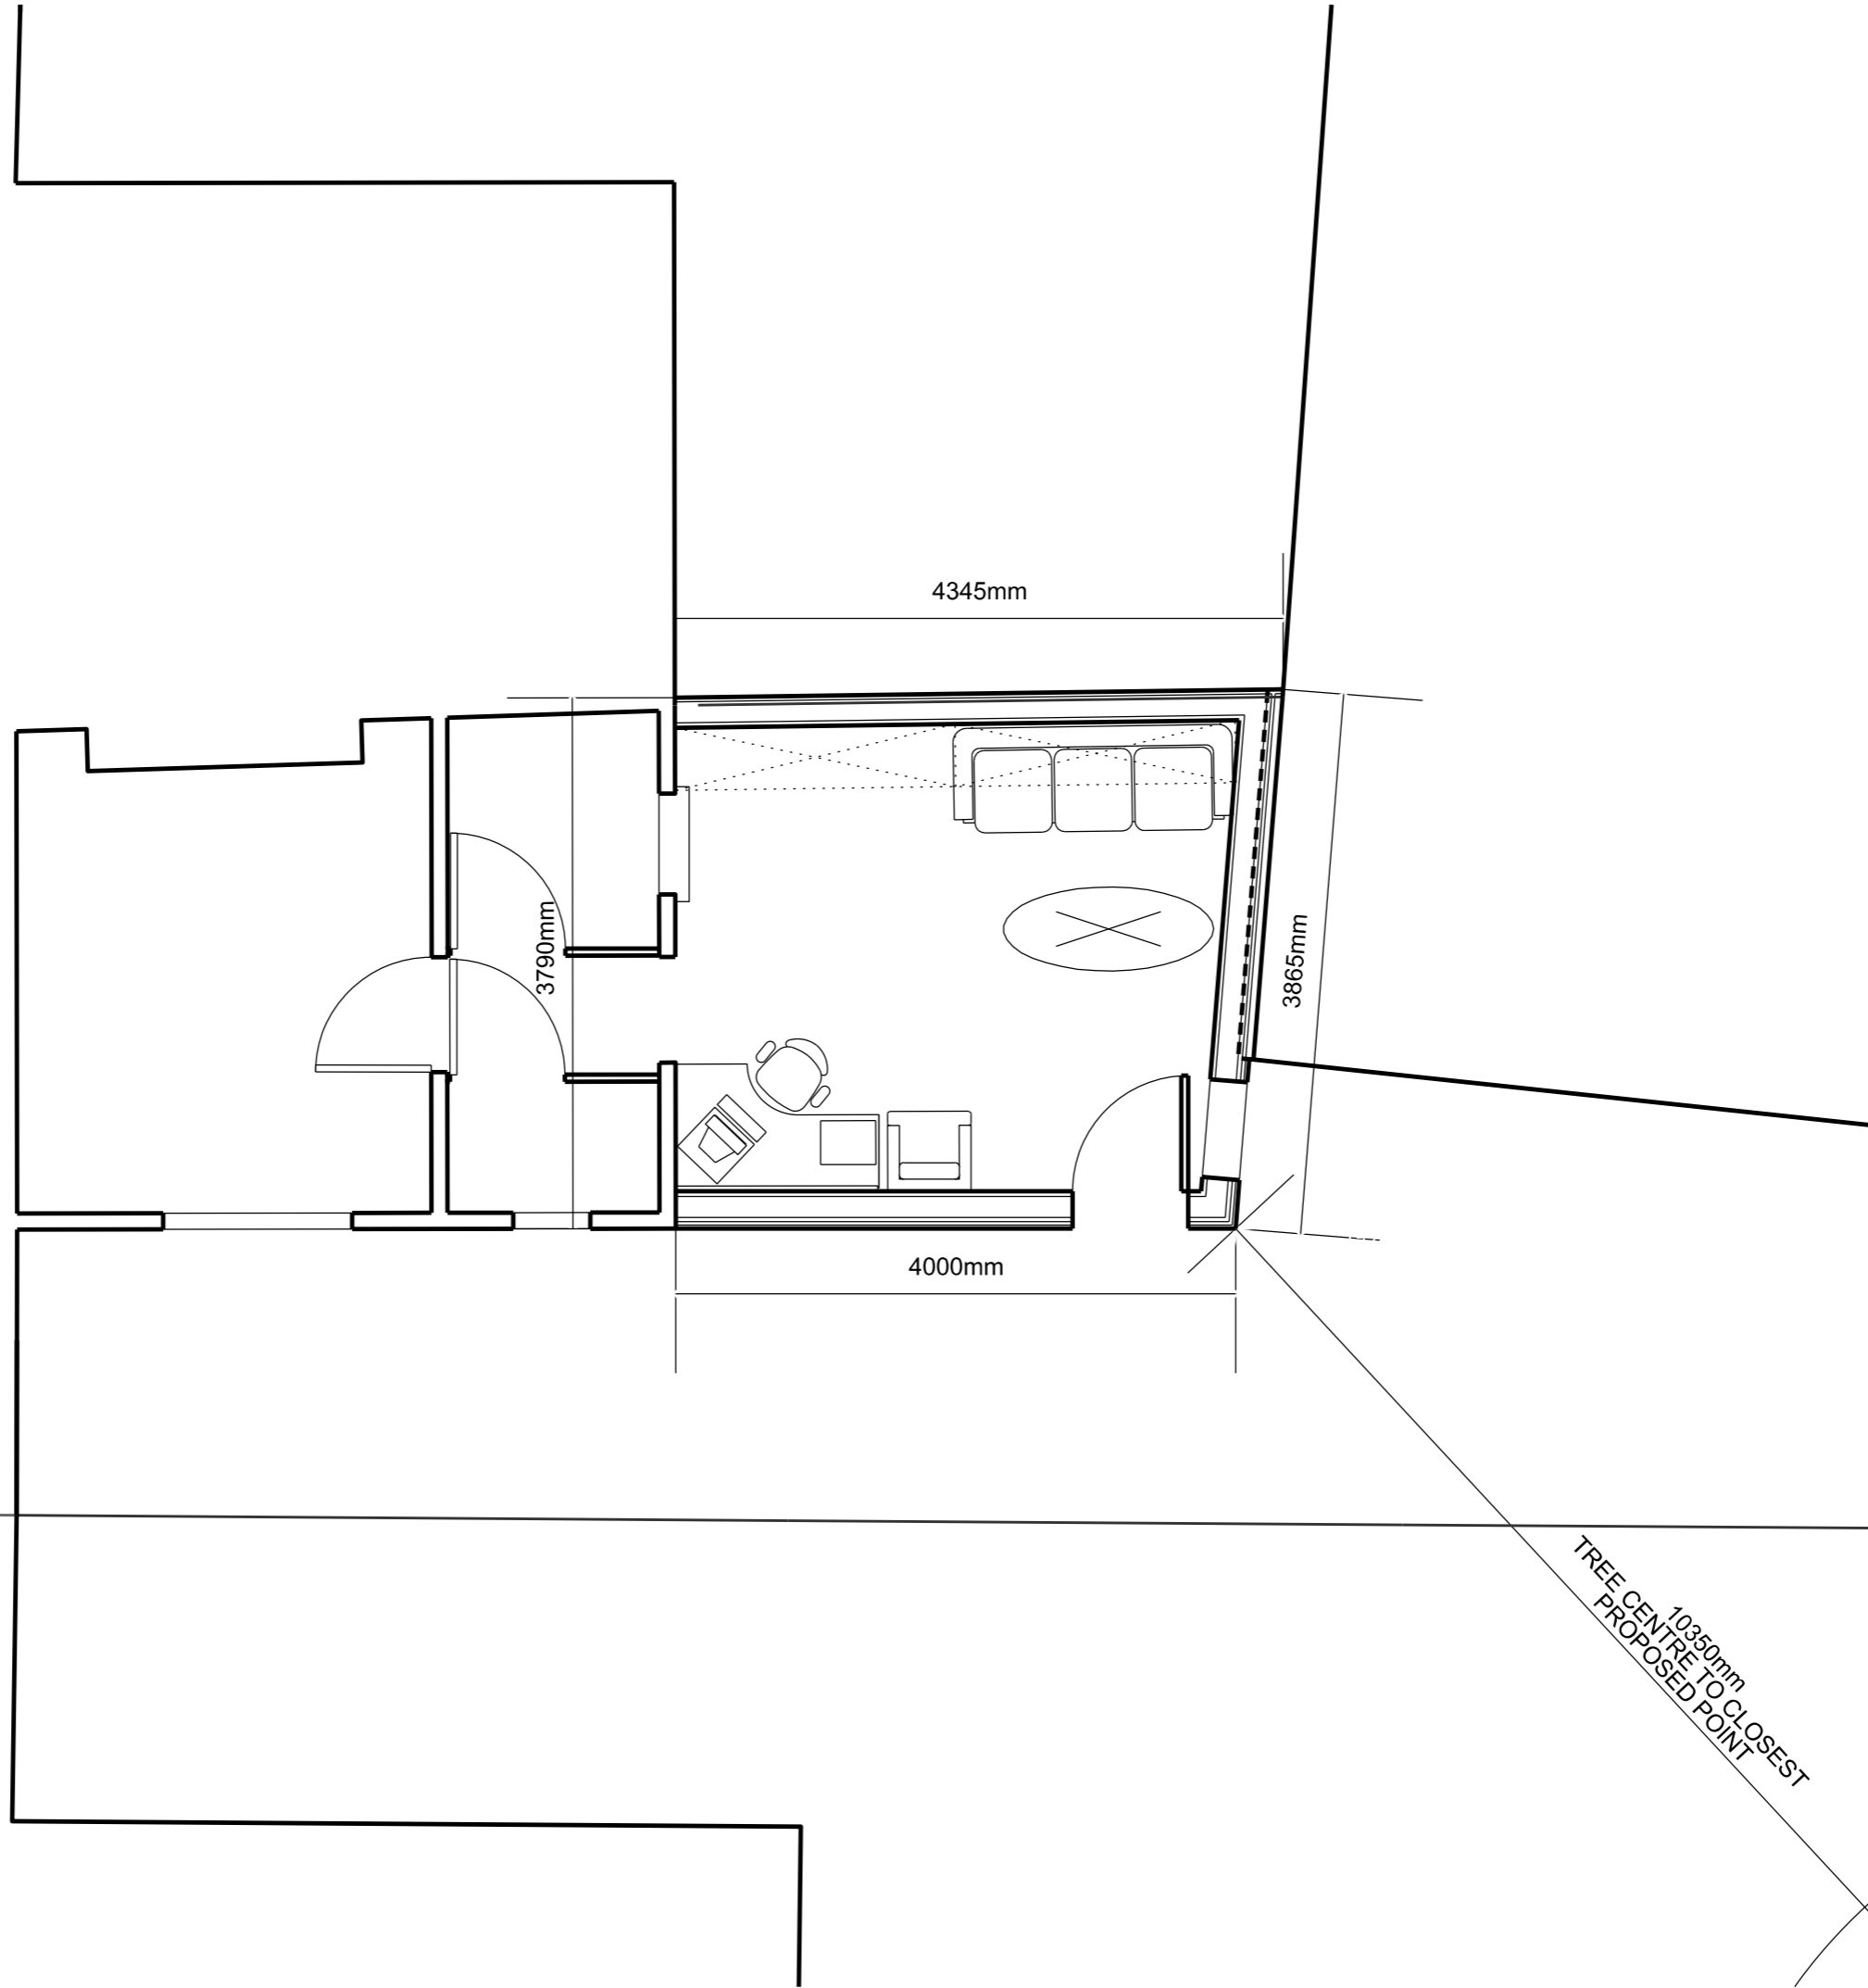

Job	Drawing No.	Rev.
0004	SK 0004	B

No.	Revisions	Date
A	WALL BUILDUP CHANGED	10/10/14
B	DIMENSIONS ADDED	14/10/14

26 Champion Grove  
Denmark Hill  
London SE5 8BW  
T 07952 662479  
E rich.sk.worth@gmail.com

Copyright This drawing is the property of Rich S K Worth. No disclosure or copy of it may be made without the written permission of Rich S K Worth

Project 207 Sumatra Road

Title PROPOSED GROUND FLOOR PLAN

TREE CENTRE TO CLOSEST PROPOSED POINT  
10350mm

Job	Drawing No.	Rev.
0004	SK 0004	B

Drawn	Scales at A1	Scales at A3	Date
RW	1:25	1:50	09/14